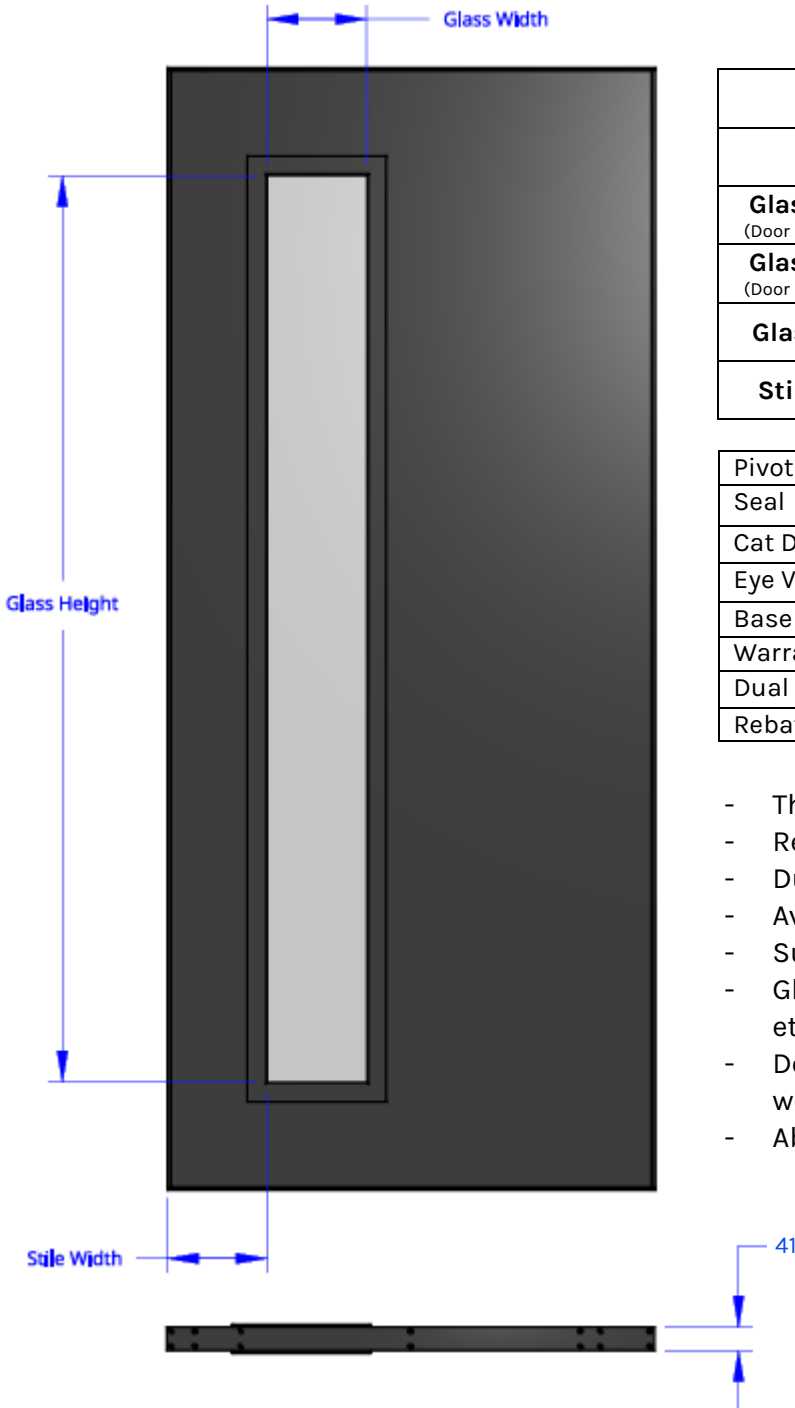

| Standard Component Sizes | | | |
|--|------|-----|--------------|
| | Min | Max | Customizable |
| Board Width | 120 | 140 | no |
| Glass Height (Door Height <2200) | 1599 | | yes |
| Glass Height (Door Height >2200) | 1799 | | yes |
| Glass Width | 176 | | yes |
| Glass Centred over third board | | | |

- Thermally broken with high R Rating.
- Refined, flush door edge.
- Durable 1.6mm skins.
- Grooved designs' stiles/boards have even widths.
- Available any size up to 2200 x 910mm.
- Suitable for custom widths.
- Glazed doors available double glazed clear or etchlite only.
- Doesn't contain anti bowing technology if you would like this, please select a Themtek door.
- Able to take 4-point locks and RP8's.

- Thermally broken with high R Rating.
- Refined, flush door edge.
- Durable 1.6mm skins.
- Available any size up to 2200 x 910mm.
- Suitable for custom widths.
- Able to take 4-point locks and RP8's.
- Doesn't contain anti bowing technology if you would like this, please select a Themtek door.

| Standard Component Sizes | | | |
|--|------|-----|--------------|
| | Min | Max | Customizable |
| Glass Height (Door Height <2200) | 1599 | | yes |
| Glass Height (Door Height >2200) | 1799 | | yes |
| Glass Width | 176 | | yes |
| Stile Width | 175 | | no |