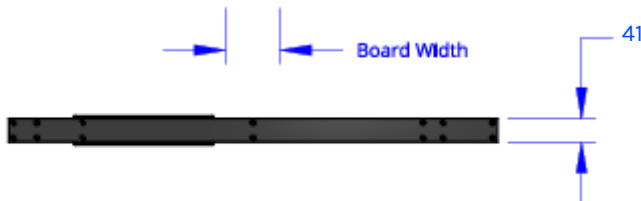

Standard Component Sizes			
	Min	Max	Customizable
Board Width	120	140	no
Glass Height (Door Height <2200)	1599		yes
Glass Height (Door Height >2200)	1799		yes
Glass Width	176		yes
Glass Centred over third board			

Pivot	Not Available
Seal	Can fit RP8, RP130 and CS groove
Cat Door	Can fit (full thickness door)
Eye Viewer	Normal thickness door viewer
Base R-Value	0.68
Warranty	10 years
Dual Colour	Yes
Rebated Pairs	No

- Thermally broken with high R Rating.
- Refined, flush door edge.
- Durable 1.6mm skins.
- Grooved designs' stiles/boards have even widths.
- Available any size up to 2200 x 910mm.
- Suitable for custom widths.
- Glazed doors available double glazed clear or etchlite only.
- Doesn't contain anti bowing technology if you would like this, please select a Themtek door.
- Able to take 4-point locks and RP8's.

Product Description			
Thermal Lite AEVV10			
Product Code:	AEVV10	Date:	03/12/2025
Material:	Aluminium	Units	MILLIMETRE