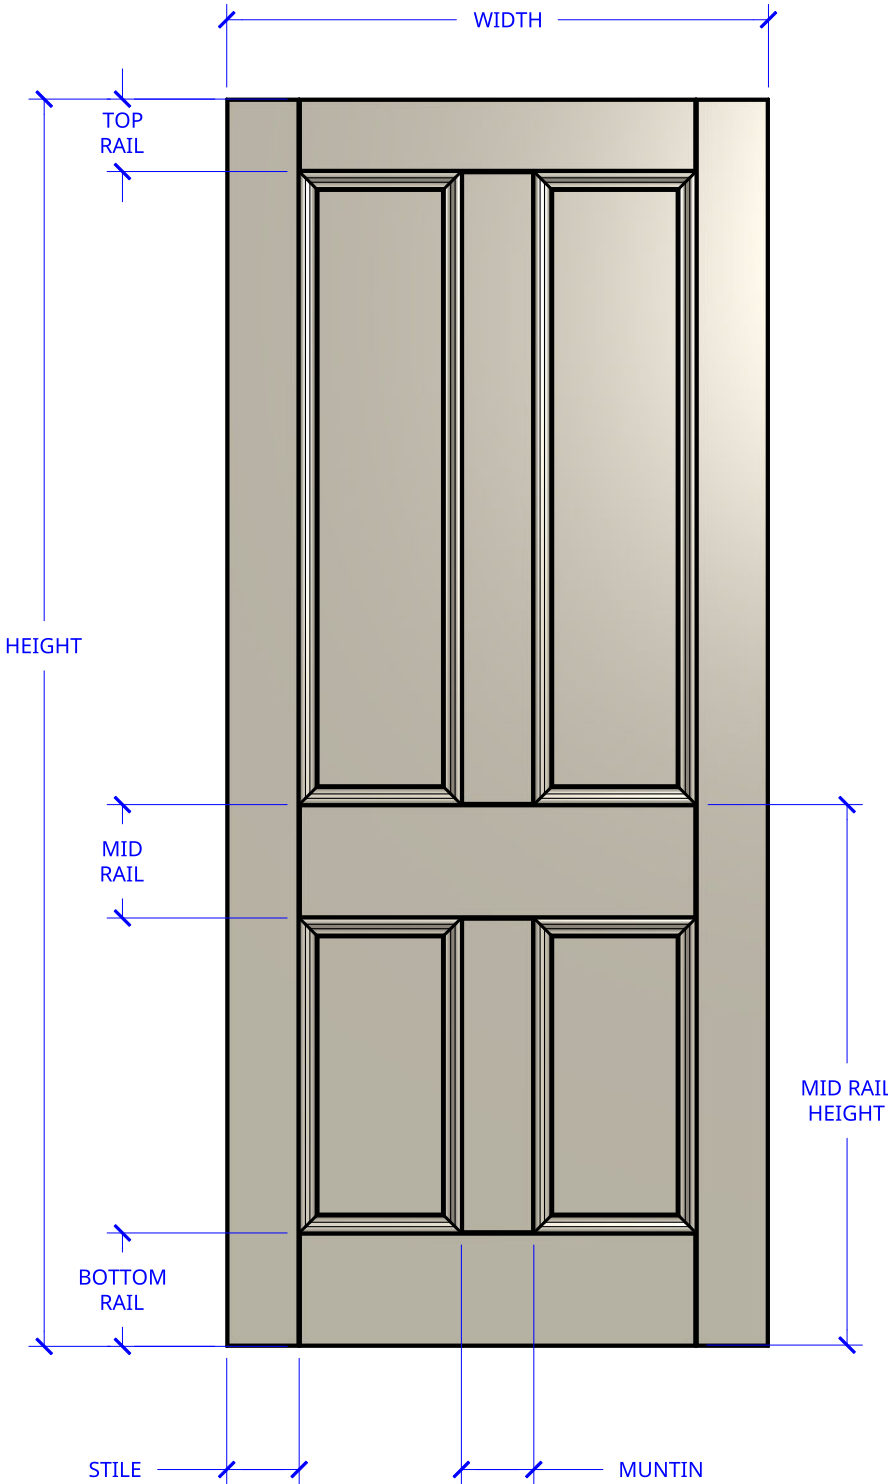

NEW ZEALAND | 0800 10 10 28
 sales@parkwooddoors.co.nz
 parkwooddoors.co.nz

AUSTRALIA | 1800 681 586
 sales@parkwooddoors.com.au
 parkwooddoors.com.au

STANDARD COMPONENT SIZES	
COMPONENT	SIZE
STILE	115 MM
TOP RAIL	115 MM
MID RAIL	180 MM
BOTTOM RAIL	180 MM
MUNTIN	115 MM
MID RAIL HEIGHT	860 MM

STANDARD DOOR SPECIFICATIONS	
DOOR THICKNESS	38 MM
PANEL THICKNESS	12 MM

Product Description:			
VILLA 4 PANEL			
Product Code:	TIVP40	Date:	05/28/2025
Material:	TIMBER	Units:	EACH