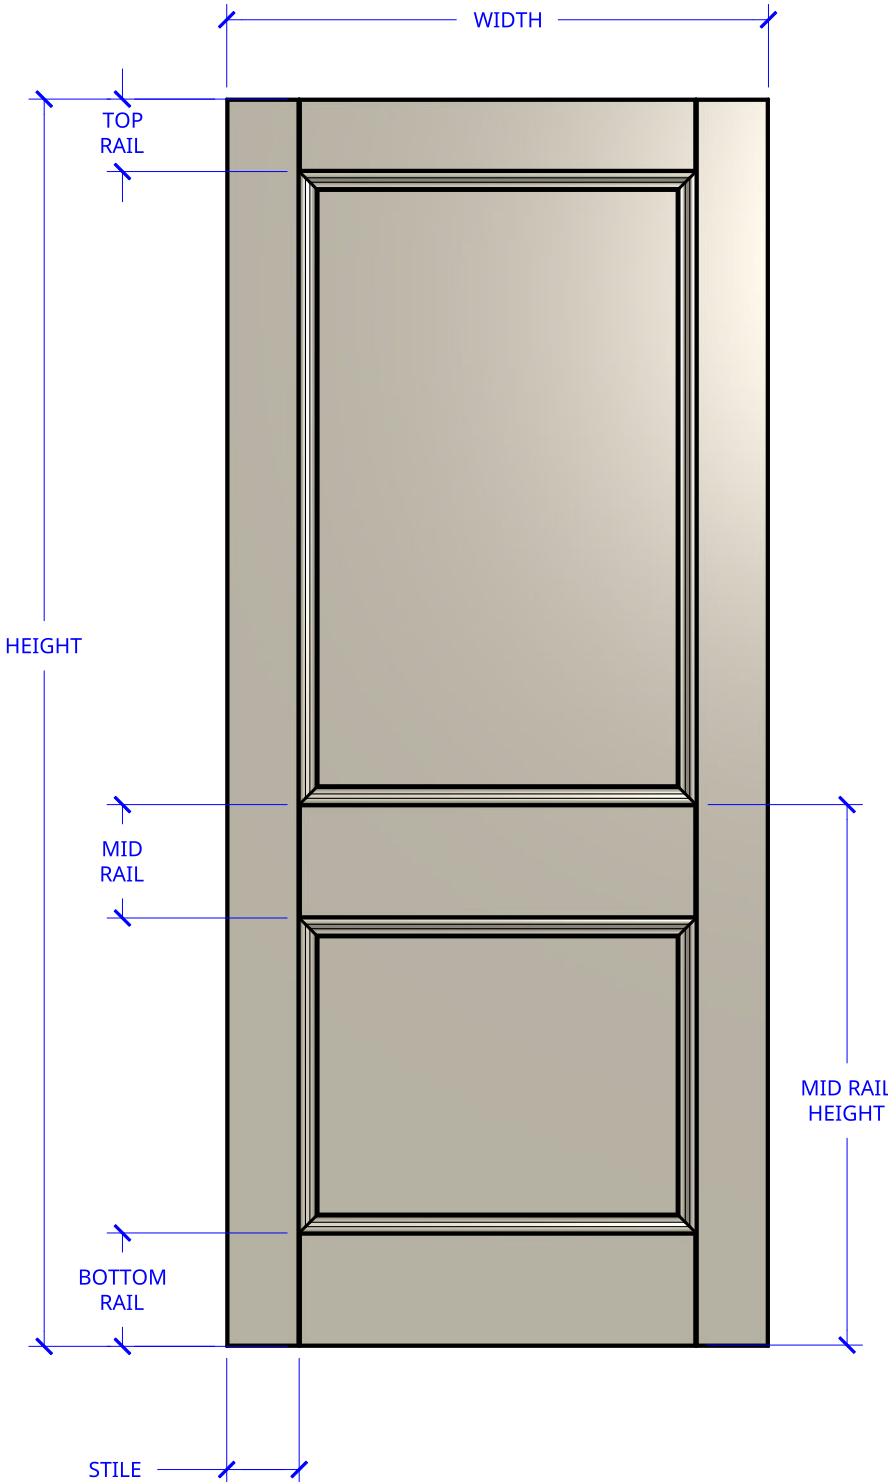

NEW ZEALAND | 0800 10 10 28
 sales@parkwooddoors.co.nz
 parkwooddoors.co.nz

AUSTRALIA | 1800 681 586
 sales@parkwooddoors.com.au
 parkwooddoors.com.au

STANDARD COMPONENT SIZES	
COMPONENT	SIZE
STILE	115 MM
TOP RAIL	115 MM
MID RAIL	180 MM
BOTTOM RAIL	180 MM
MID RAIL HEIGHT	860 MM

STANDARD DOOR SPECIFICATIONS	
DOOR THICKNESS	38 MM
PANEL THICKNESS	12 MM

Product Description:			
VILLA 2 PANEL			
Product Code:	TIVP20	Date:	05/28/2025
Material:	TIMBER	Units:	EACH