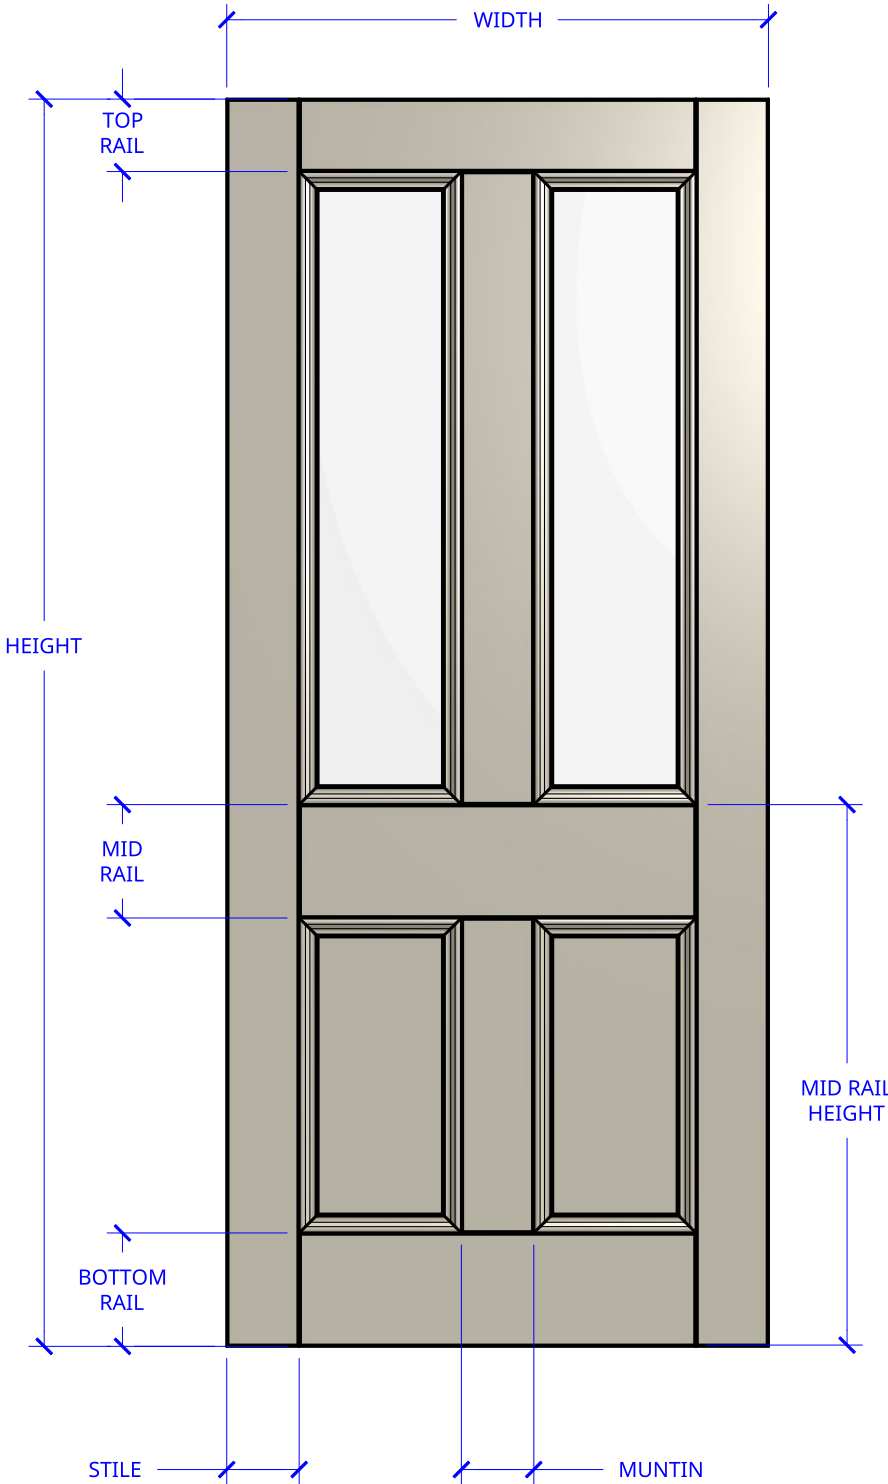

**NEW ZEALAND** | 0800 10 10 28  
 sales@parkwooddoors.co.nz  
 parkwooddoors.co.nz

**AUSTRALIA** | 1800 681 586  
 sales@parkwooddoors.com.au  
 parkwooddoors.com.au

<b>STANDARD COMPONENT SIZES</b>	
COMPONENT	SIZE
STILE	115 MM
TOP RAIL	115 MM
MID RAIL	180 MM
BOTTOM RAIL	180 MM
MUNTIN	115 MM
MID RAIL HEIGHT	860 MM

<b>STANDARD DOOR SPECIFICATIONS</b>	
DOOR THICKNESS	38 MM
GLASS	6.38 MM LAMINATED
PANEL THICKNESS	12 MM

Product Description:			
<b>VILLA 4 PANEL O/T</b>			
Product Code:	TIVG40	Date:	05/28/2025
Material:	TIMBER	Units:	EACH