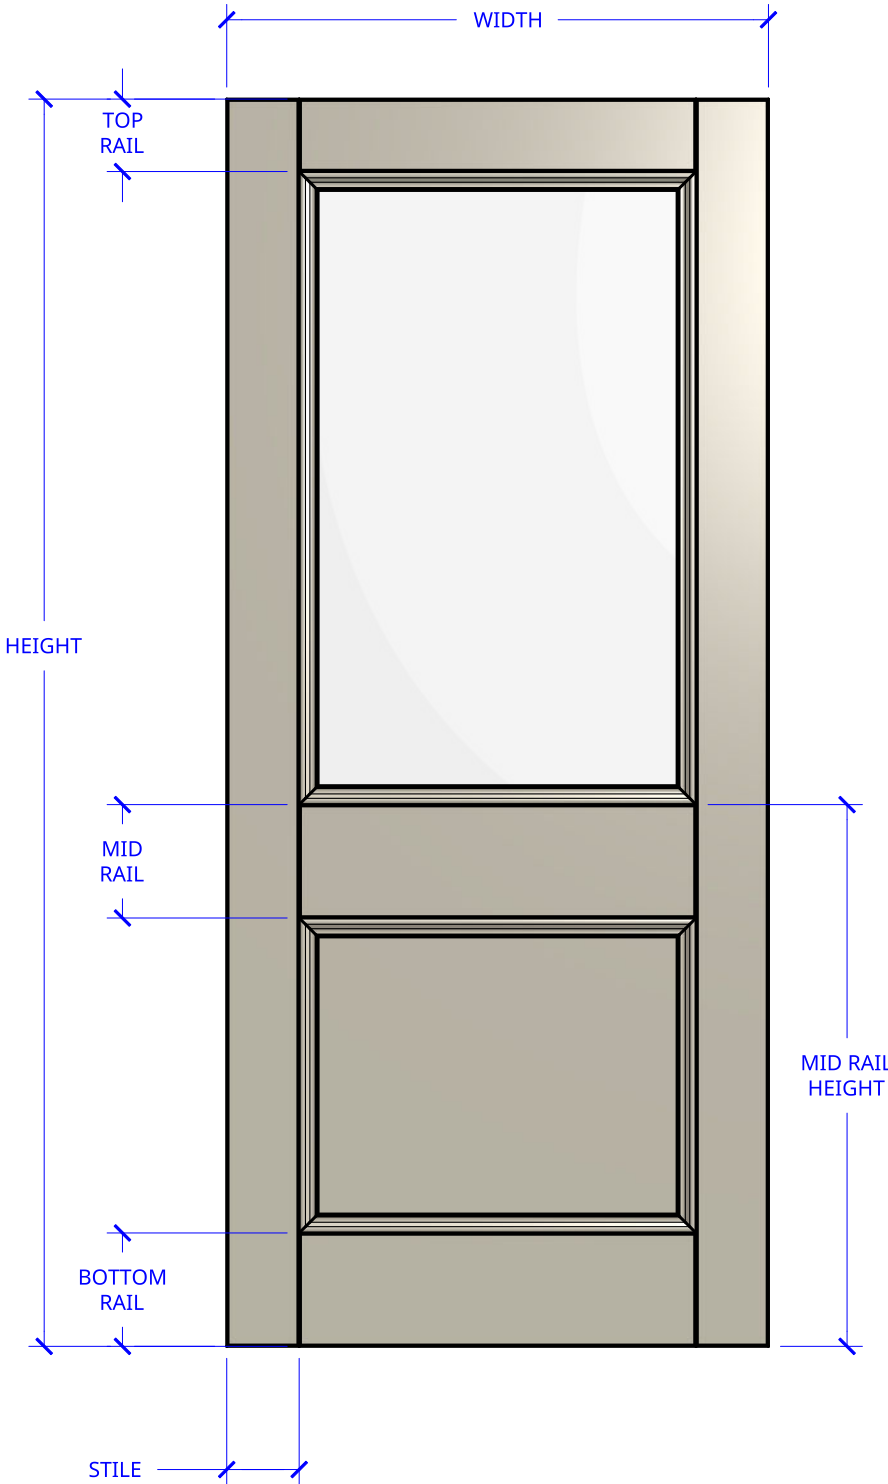

**NEW ZEALAND** | 0800 10 10 28  
 sales@parkwooddoors.co.nz  
 parkwooddoors.co.nz

**AUSTRALIA** | 1800 681 586  
 sales@parkwooddoors.com.au  
 parkwooddoors.com.au

<b>STANDARD COMPONENT SIZES</b>	
COMPONENT	SIZE
STILE	115 MM
TOP RAIL	115 MM
MID RAIL	180 MM
BOTTOM RAIL	180 MM
MID RAIL HEIGHT	860 MM

<b>STANDARD DOOR SPECIFICATIONS</b>	
DOOR THICKNESS	38 MM
GLASS	6.38 MM LAMINATED
PANEL THICKNESS	12 MM

Product Description:			
<b>VILLA 2 PANEL O/T</b>			
Product Code:	TIVG20	Date:	05/28/2025
Material:	TIMBER	Units:	EACH