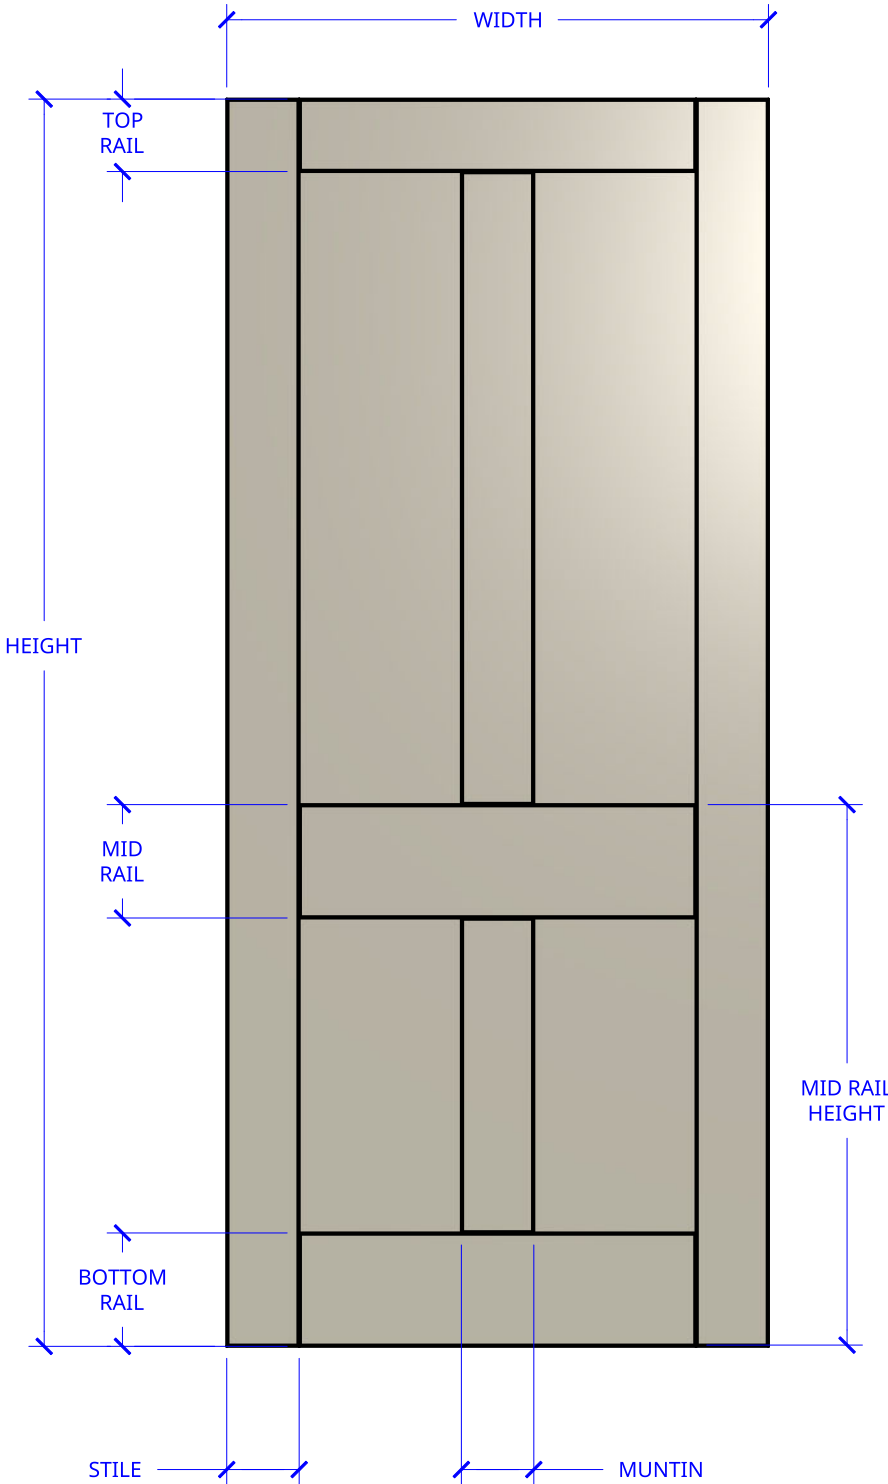

**NEW ZEALAND** | 0800 10 10 28  
 sales@parkwooddoors.co.nz  
 parkwooddoors.co.nz

**AUSTRALIA** | 1800 681 586  
 sales@parkwooddoors.com.au  
 parkwooddoors.com.au

<b>STANDARD COMPONENT SIZES</b>	
COMPONENT	SIZE
STILE	115 MM
TOP RAIL	115 MM
MID RAIL	180 MM
BOTTOM RAIL	180 MM
MUNTIN	115 MM
MID RAIL HEIGHT	860 MM

<b>STANDARD DOOR SPECIFICATIONS</b>	
DOOR THICKNESS	38 MM
PANEL THICKNESS	12 MM

Product Description:			
<b>SHAKER 4 PANEL</b>			
Product Code:	TISP40	Date:	05/28/2025
Material:	TIMBER	Units:	EACH