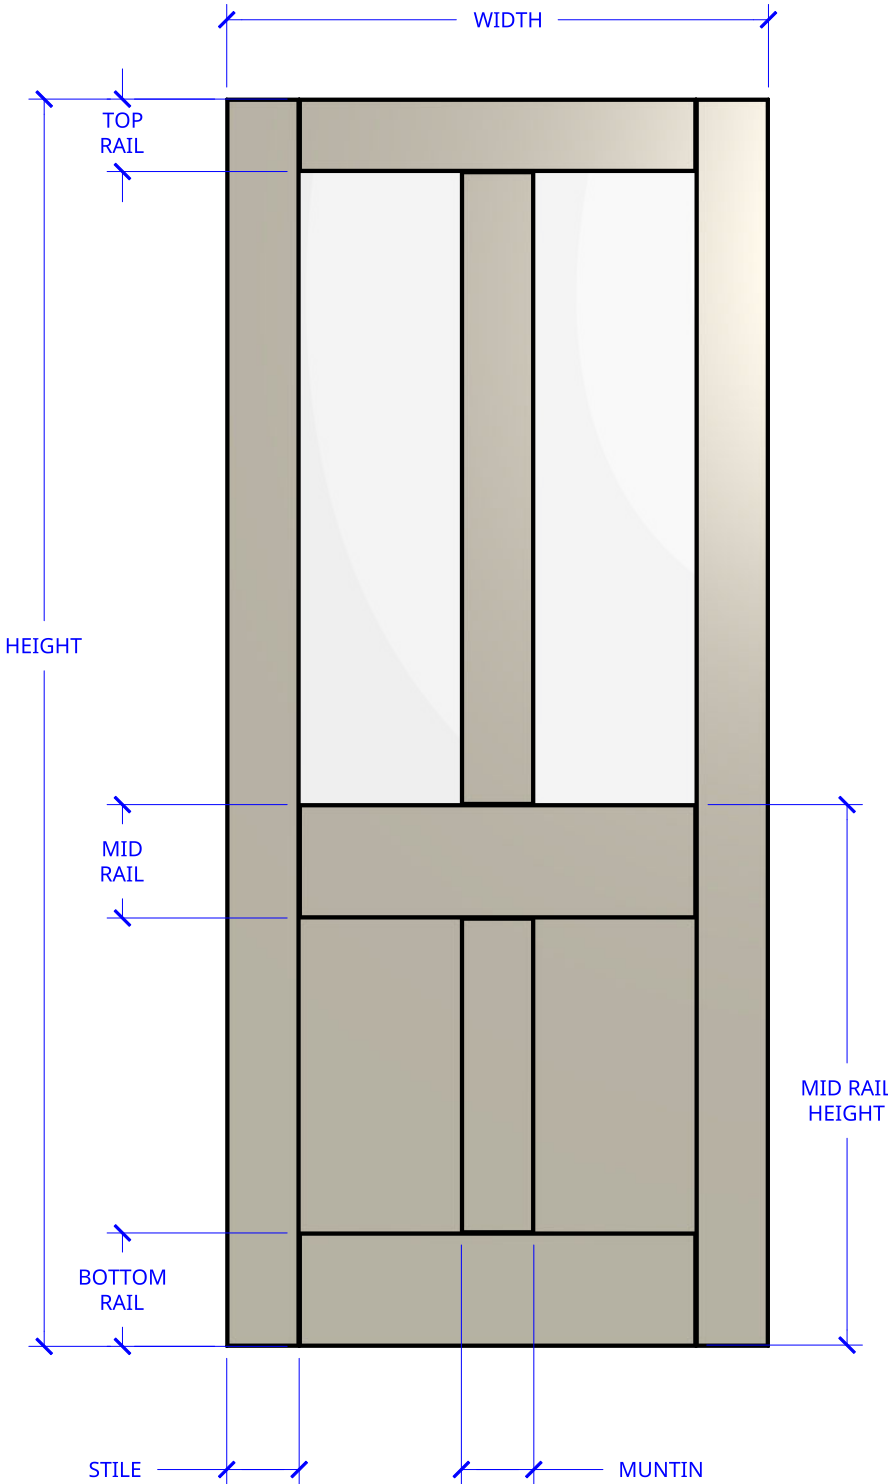

**NEW ZEALAND** | 0800 10 10 28  
 sales@parkwooddoors.co.nz  
 parkwooddoors.co.nz

**AUSTRALIA** | 1800 681 586  
 sales@parkwooddoors.com.au  
 parkwooddoors.com.au

<b>STANDARD COMPONENT SIZES</b>	
COMPONENT	SIZE
STILE	115 MM
TOP RAIL	115 MM
MID RAIL	180 MM
BOTTOM RAIL	180 MM
MUNTIN	115 MM
MID RAIL HEIGHT	860 MM

<b>STANDARD DOOR SPECIFICATIONS</b>	
DOOR THICKNESS	38 MM
GLASS	6.38 MM LAMINATED
PANEL THICKNESS	12 MM

Product Description:			
<b>SHAKER 4 PANEL OT</b>			
Product Code:	TISG40	Date:	05/28/2025
Material:	TIMBER	Units:	EACH