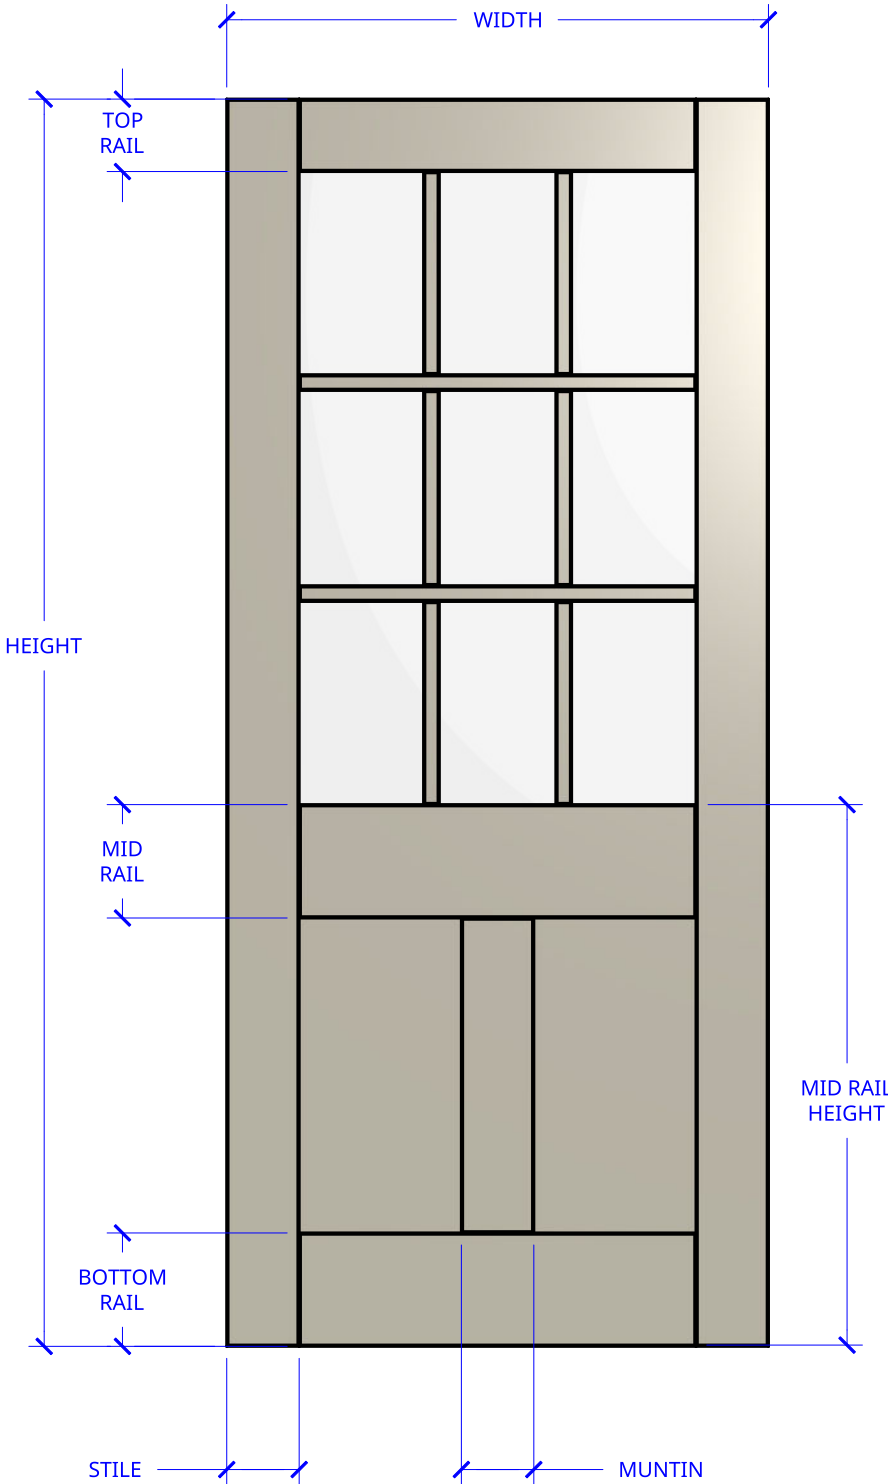

**NEW ZEALAND** | 0800 10 10 28  
 sales@parkwooddoors.co.nz  
 parkwooddoors.co.nz

**AUSTRALIA** | 1800 681 586  
 sales@parkwooddoors.com.au  
 parkwooddoors.com.au

<b>STANDARD COMPONENT SIZES</b>	
COMPONENT	SIZE
STILE	115 MM
TOP RAIL	115 MM
MID RAIL	180 MM
BOTTOM RAIL	180 MM
MUNTIN	115 MM
MID RAIL HEIGHT	860 MM

<b>STANDARD DOOR SPECIFICATIONS</b>	
DOOR THICKNESS	38 MM
GLASS	6.38 MM LAMINATED
PANEL THICKNESS	12 MM

Product Description:			
<b>SHAKER 3 PANEL OT 9 LITE</b>			
Product Code:	TISG39	Date:	05/28/2025
Material:	TIMBER	Units:	EACH