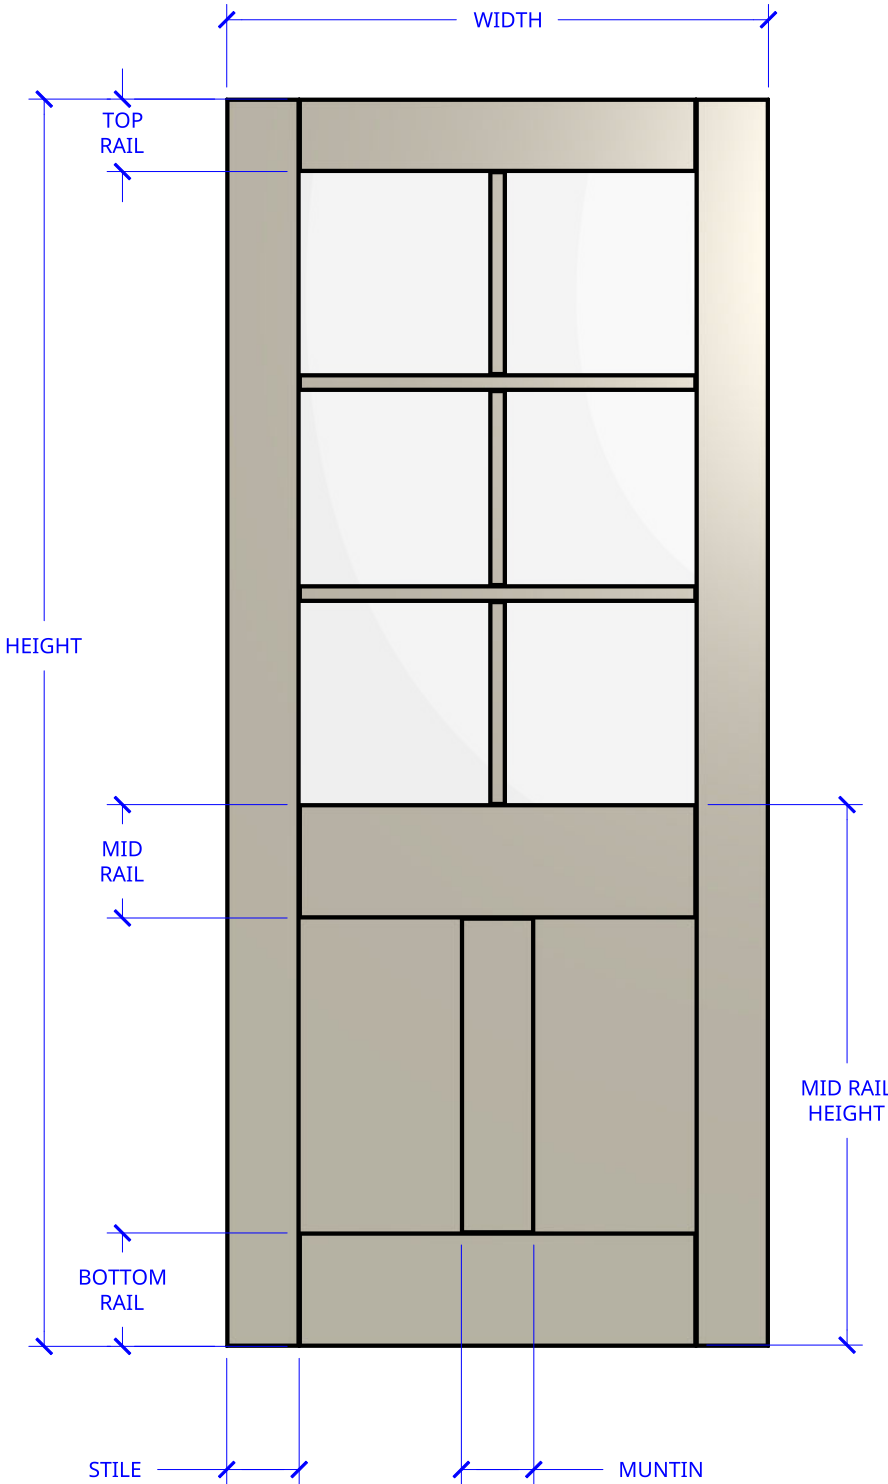

**NEW ZEALAND** | 0800 10 10 28  
 sales@parkwooddoors.co.nz  
 parkwooddoors.co.nz

**AUSTRALIA** | 1800 681 586  
 sales@parkwooddoors.com.au  
 parkwooddoors.com.au

<b>STANDARD COMPONENT SIZES</b>	
COMPONENT	SIZE
STILE	115 MM
TOP RAIL	115 MM
MID RAIL	180 MM
BOTTOM RAIL	180 MM
MUNTIN	115 MM
MID RAIL HEIGHT	860 MM

<b>STANDARD DOOR SPECIFICATIONS</b>	
DOOR THICKNESS	38 MM
GLASS	6.38 MM LAMINATED
PANEL THICKNESS	12 MM

Product Description:			
<b>SHAKER 3 PANEL OT 6 LITE</b>			
Product Code:	TISG36	Date:	05/28/2025
Material:	TIMBER	Units:	EACH