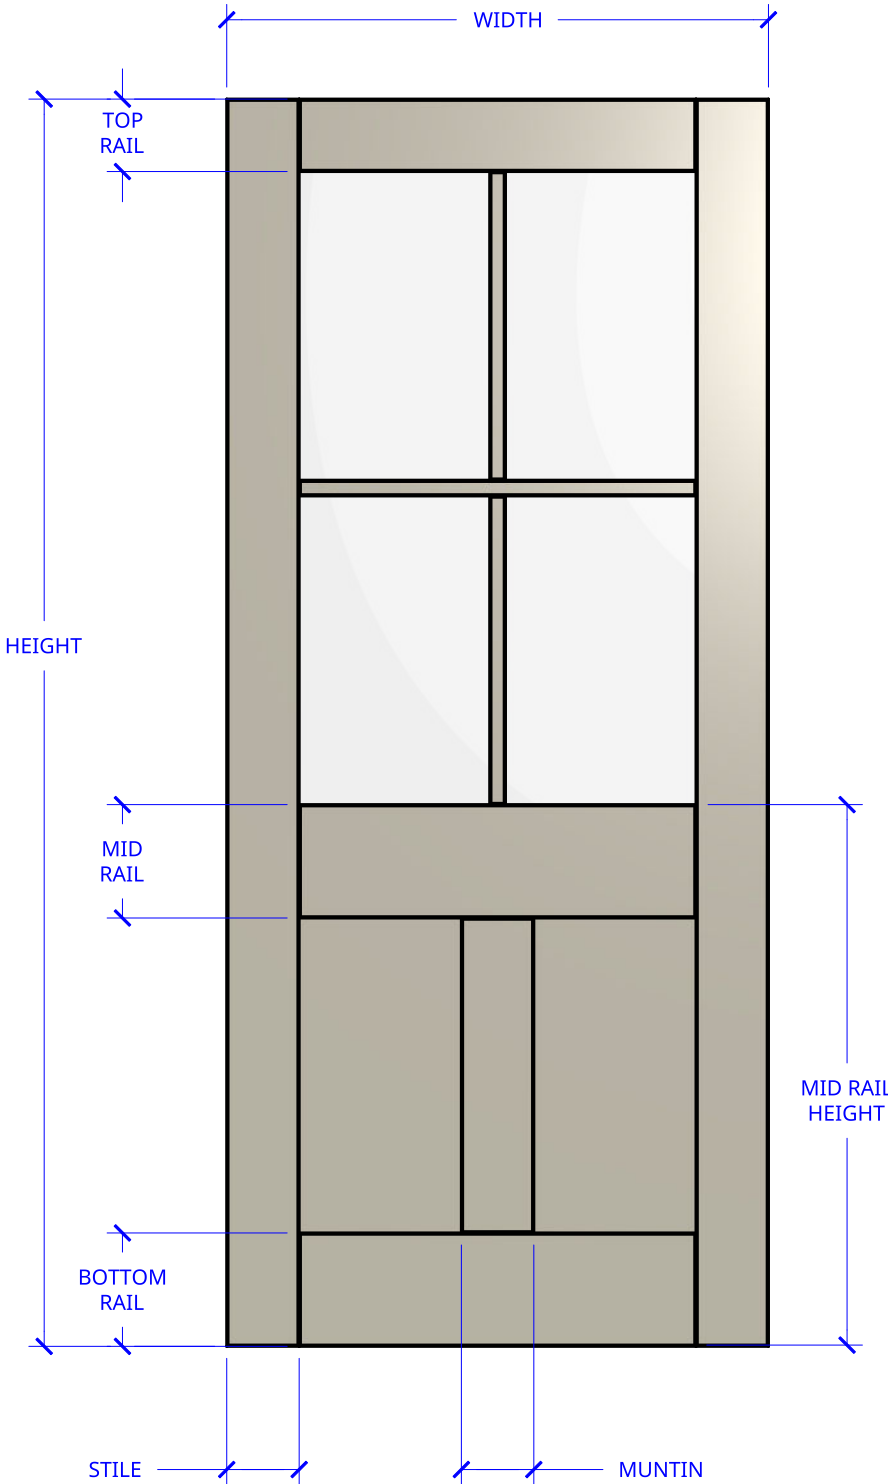

NEW ZEALAND | 0800 10 10 28
 sales@parkwooddoors.co.nz
 parkwooddoors.co.nz

AUSTRALIA | 1800 681 586
 sales@parkwooddoors.com.au
 parkwooddoors.com.au

STANDARD COMPONENT SIZES	
COMPONENT	SIZE
STILE	115 MM
TOP RAIL	115 MM
MID RAIL	180 MM
BOTTOM RAIL	180 MM
MUNTIN	115 MM
MID RAIL HEIGHT	860 MM

STANDARD DOOR SPECIFICATIONS	
DOOR THICKNESS	38 MM
GLASS	6.38 MM LAMINATED
PANEL THICKNESS	12 MM

Product Description:			
SHAKER 3 PANEL OT 4 LITE			
Product Code:	TISG34	Date:	05/28/2025
Material:	TIMBER	Units:	EACH