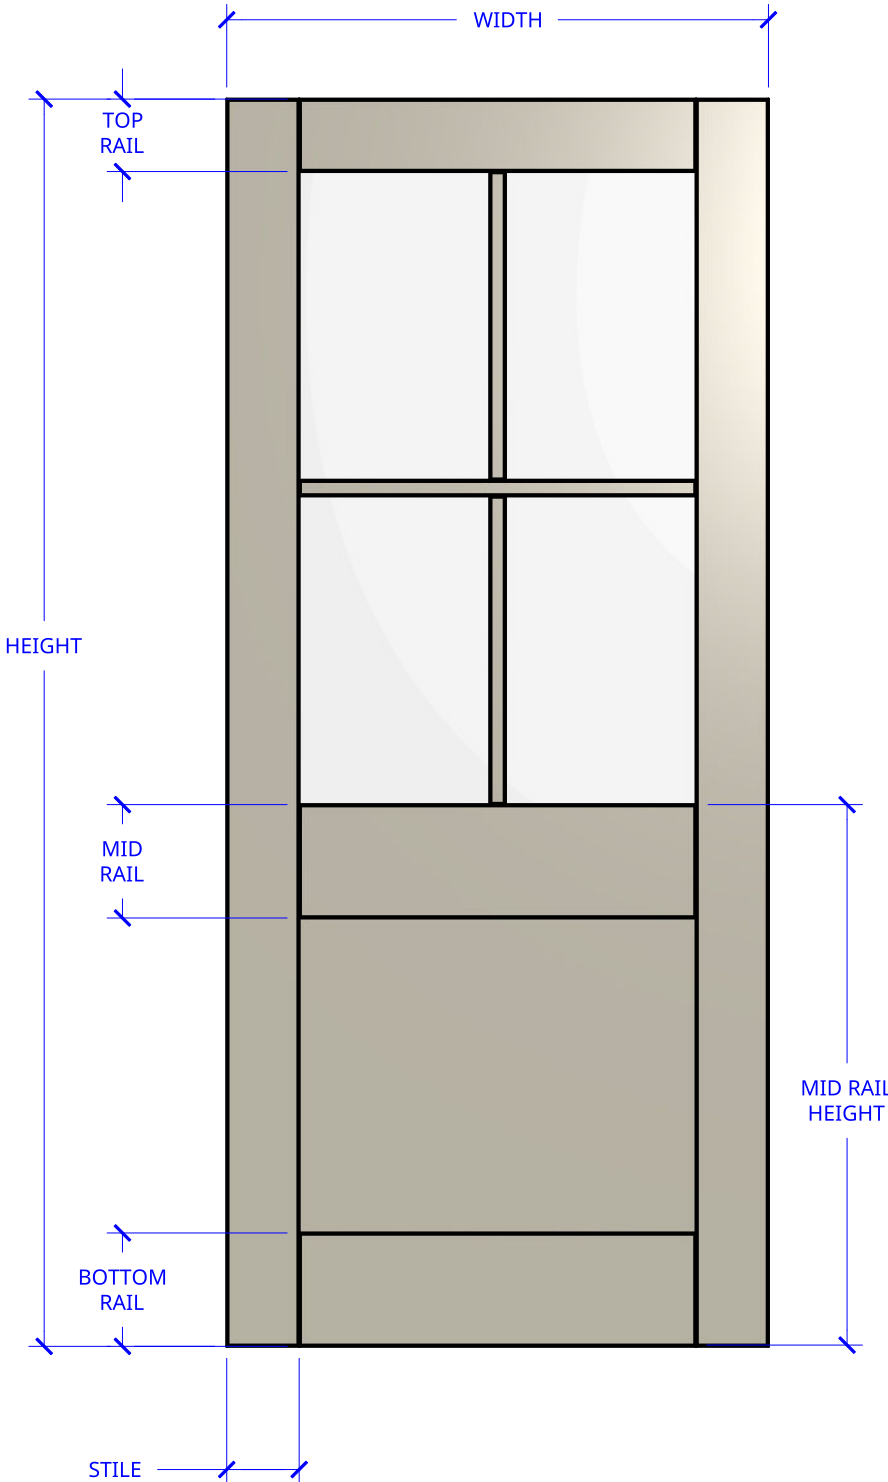

**NEW ZEALAND** | 0800 10 10 28  
 sales@parkwooddoors.co.nz  
 parkwooddoors.co.nz

**AUSTRALIA** | 1800 681 586  
 sales@parkwooddoors.com.au  
 parkwooddoors.com.au

<b>STANDARD COMPONENT SIZES</b>	
COMPONENT	SIZE
STILE	115 MM
TOP RAIL	115 MM
MID RAIL	180 MM
BOTTOM RAIL	180 MM
MID RAIL HEIGHT	860 MM

<b>STANDARD DOOR SPECIFICATIONS</b>	
DOOR THICKNESS	38 MM
GLASS	6.38 MM LAMINATED
PANEL THICKNESS	12 MM

Product Description:			
<b>SHAKER 2 PANEL OT 4 LITE</b>			
Product Code:	TISG24	Date:	05/28/2025
Material:	TIMBER	Units:	EACH