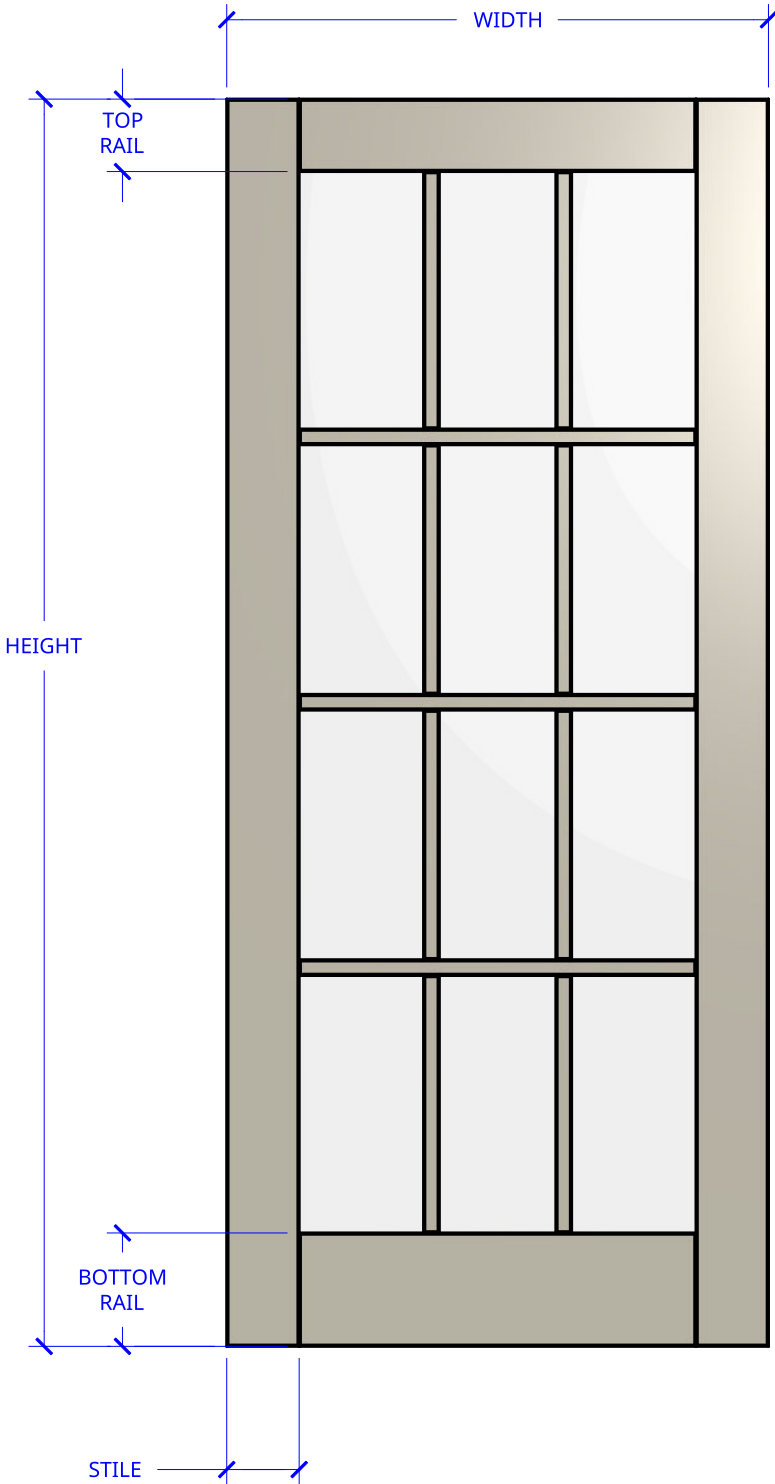

**NEW ZEALAND** | 0800 10 10 28  
 sales@parkwooddoors.co.nz  
 parkwooddoors.co.nz

**AUSTRALIA** | 1800 681 586  
 sales@parkwooddoors.com.au  
 parkwooddoors.com.au

<b>STANDARD COMPONENT SIZES</b>	
<b>COMPONENT</b>	<b>SIZE</b>
STILE	115 MM
TOP RAIL	115 MM
BOTTOM RAIL	180 MM

<b>STANDARD DOOR SPECIFICATIONS</b>	
DOOR THICKNESS	38 MM
GLASS	6.38 MM LAMINATED

Product Description:			
<b>SHAKER 12 LITE</b>			
Product Code:	TISG12	Date:	05/28/2025
Material:	TIMBER	Units:	EACH