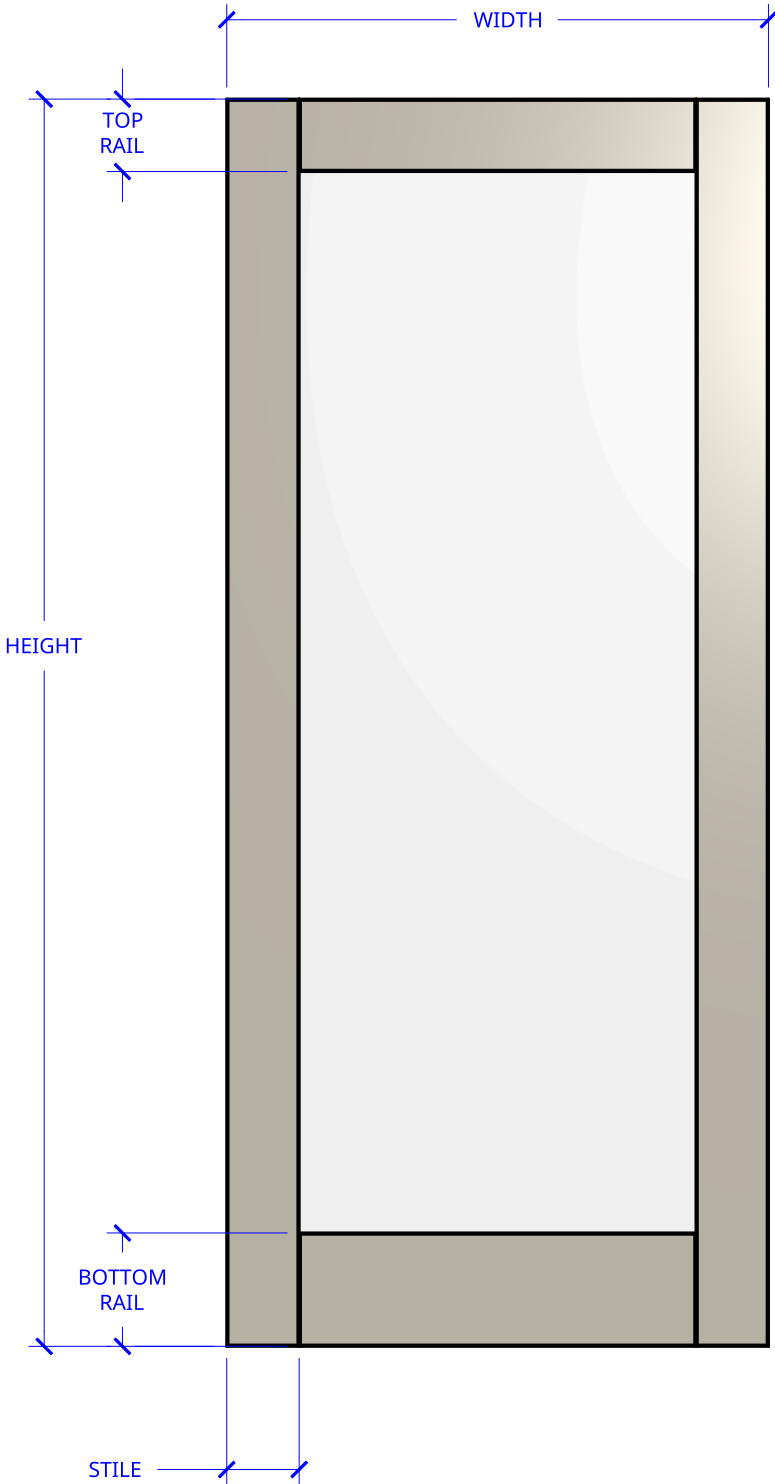

**NEW ZEALAND** | 0800 10 10 28  
 sales@parkwooddoors.co.nz  
 parkwooddoors.co.nz

**AUSTRALIA** | 1800 681 586  
 sales@parkwooddoors.com.au  
 parkwooddoors.com.au

<b>STANDARD COMPONENT SIZES</b>	
<b>COMPONENT</b>	<b>SIZE</b>
STILE	115 MM
TOP RAIL	115 MM
BOTTOM RAIL	180 MM

<b>STANDARD DOOR SPECIFICATIONS</b>	
DOOR THICKNESS	38 MM
GLASS	6.38 MM LAMINATED

Product Description:			
<b>SHAKER 1 LITE</b>			
Product Code:	TISG00	Date:	05/28/2025
Material:	TIMBER	Units:	EACH