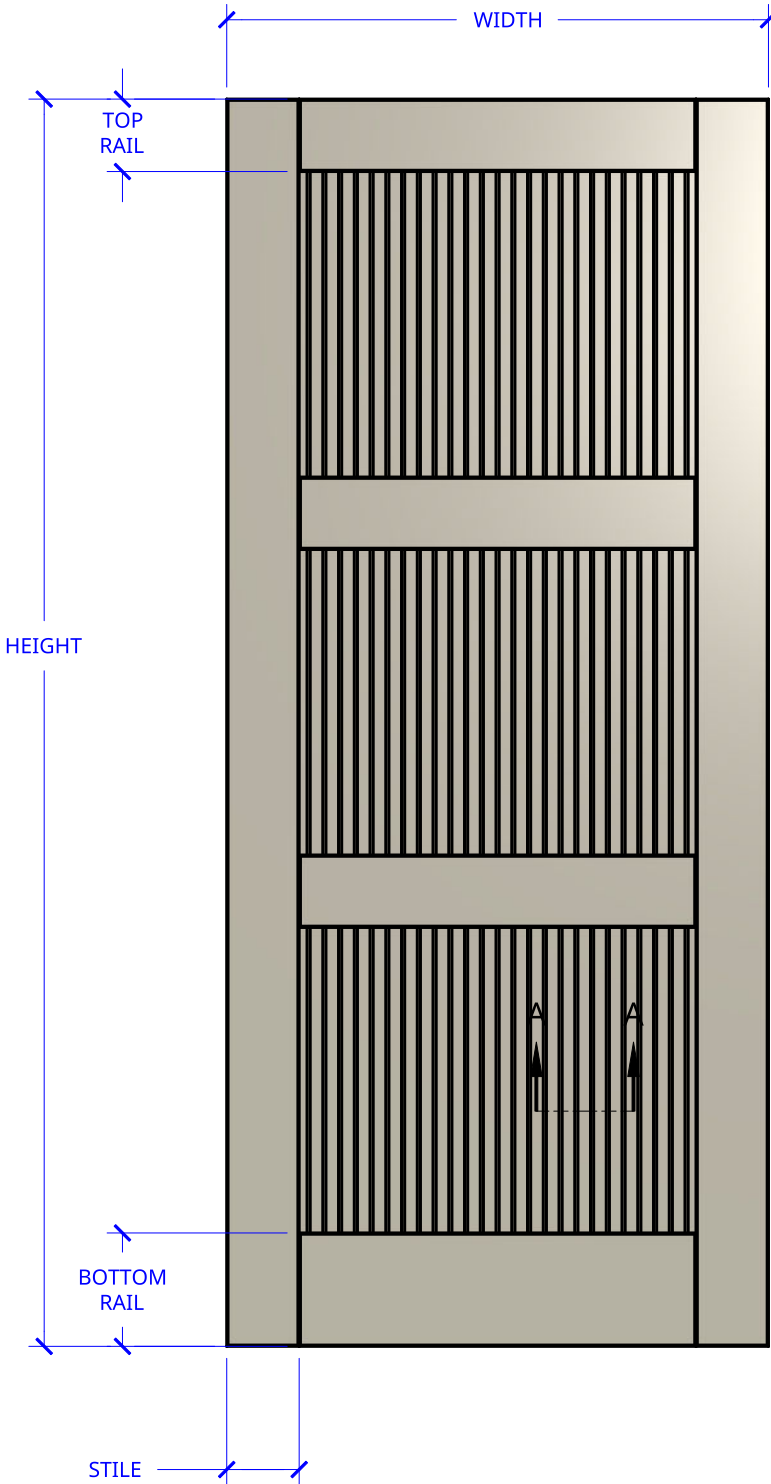

NEW ZEALAND | 0800 10 10 28
 sales@parkwooddoors.co.nz
 parkwooddoors.co.nz

AUSTRALIA | 1800 681 586
 sales@parkwooddoors.com.au
 parkwooddoors.com.au

STANDARD COMPONENT SIZES	
COMPONENT	SIZE
STILE	115 MM
TOP RAIL	115 MM
MID RAIL	115 MM
BOTTOM RAIL	180 MM
MID RAIL HEIGHT	

STANDARD DOOR SPECIFICATIONS	
DOOR THICKNESS	38 MM
PANEL THICKNESS	12 MM

Product Description:			
SHAKER BATTEN VERTICAL 3 PANEL			
Product Code:	TISB13	Date:	08/06/2025
Material:	TIMBER	Units:	EACH