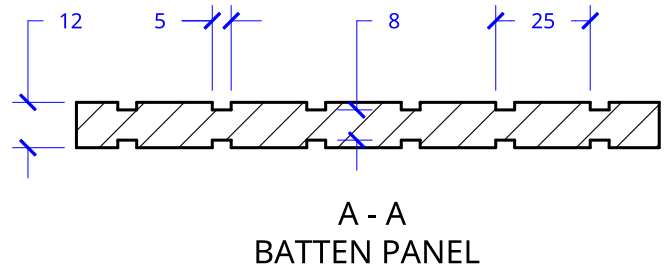

NEW ZEALAND | 0800 10 10 28
 sales@parkwooddoors.co.nz
 parkwooddoors.co.nz

AUSTRALIA | 1800 681 586
 sales@parkwooddoors.com.au
 parkwooddoors.com.au

STANDARD COMPONENT SIZES	
COMPONENT	SIZE
STILE	115 MM
TOP RAIL	115 MM
MID RAIL	115 MM
BOTTOM RAIL	180 MM
MID RAIL HEIGHT	

STANDARD DOOR SPECIFICATIONS	
DOOR THICKNESS	38 MM
PANEL THICKNESS	12 MM

Product Description:			
SHAKER BATTEN VERTICAL 3 PANEL			
Product Code:	TISB13	Date:	08/06/2025
Material:	TIMBER	Units:	EACH