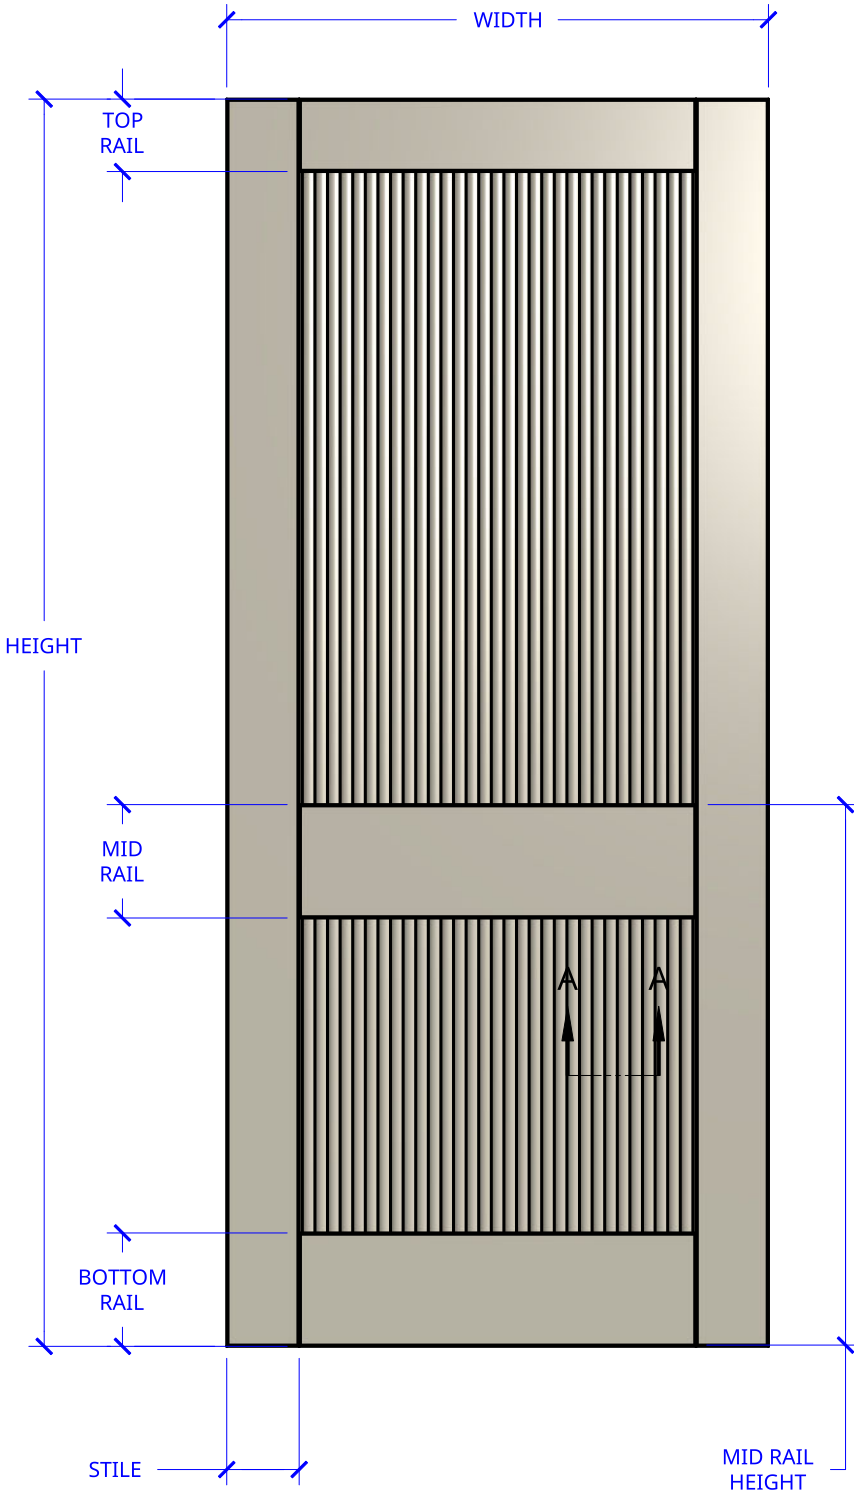

NEW ZEALAND | 0800 10 10 28
 sales@parkwooddoors.co.nz
 parkwooddoors.co.nz

AUSTRALIA | 1800 681 586
 sales@parkwooddoors.com.au
 parkwooddoors.com.au

STANDARD COMPONENT SIZES	
COMPONENT	SIZE
STILE	115 MM
TOP RAIL	115 MM
MID RAIL	180 MM
BOTTOM RAIL	180 MM
MID RAIL HEIGHT	860 MM

STANDARD DOOR SPECIFICATIONS	
DOOR THICKNESS	38 MM
PANEL THICKNESS	12 MM

A - A
 ARC PANEL

Product Description:			
SHAKER ARC 2 PANEL			
Product Code:	TISA20	Date:	08/06/2025
Material:	TIMBER	Units:	EACH