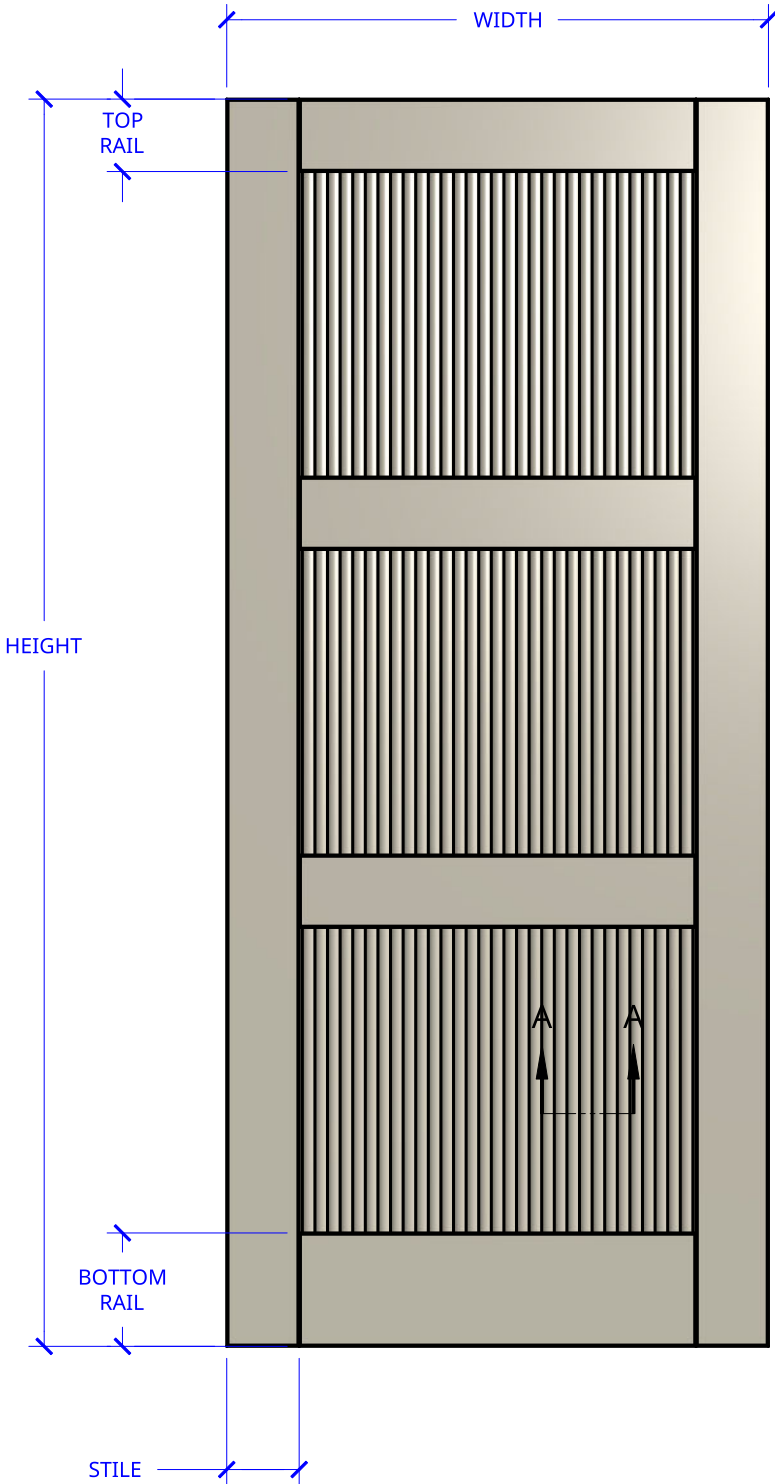

**NEW ZEALAND** | 0800 10 10 28  
 sales@parkwooddoors.co.nz  
 parkwooddoors.co.nz

**AUSTRALIA** | 1800 681 586  
 sales@parkwooddoors.com.au  
 parkwooddoors.com.au

<b>STANDARD COMPONENT SIZES</b>	
COMPONENT	SIZE
STILE	115 MM
TOP RAIL	115 MM
MID RAIL	115 MM
BOTTOM RAIL	180 MM
MID RAIL HEIGHT	

<b>STANDARD DOOR SPECIFICATIONS</b>	
DOOR THICKNESS	38 MM
PANEL THICKNESS	12 MM

A - A ARC PANEL

Product Description:			
<b>SHAKER ARC VERTICAL 3 PANEL</b>			
Product Code:	TISA13	Date:	08/06/2025
Material:	TIMBER	Units:	EACH