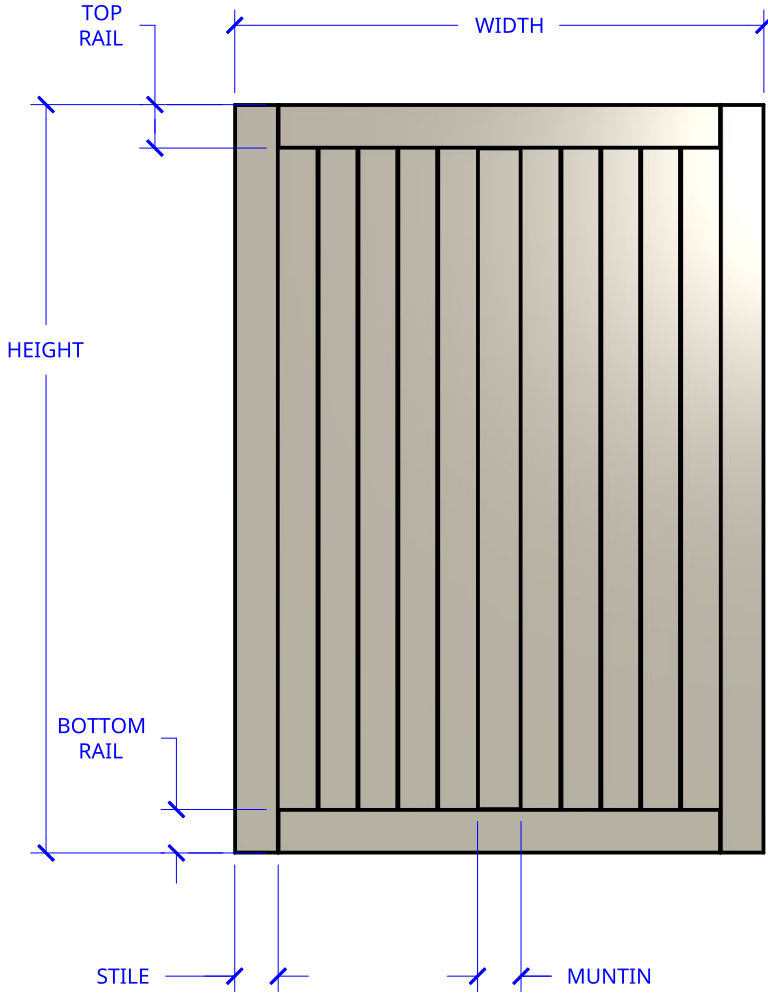

NEW ZEALAND | 0800 10 10 28
 sales@parkwooddoors.co.nz
 parkwooddoors.co.nz

AUSTRALIA | 1800 681 586
 sales@parkwooddoors.com.au
 parkwooddoors.com.au

STANDARD COMPONENT SIZES	
COMPONENT	SIZE
STILE	115 MM
TOP RAIL	115 MM
MID RAIL	
BOTTOM RAIL	115 MM
MUNTIN	115 MM

STANDARD DOOR SPECIFICATIONS	
DOOR THICKNESS	38 MM
PANEL THICKNESS	12 MM

Product Description:			
BARN DOUBLE 1 PANEL			
Product Code:	TIRP30	Date:	05/28/2025
Material:	TIMBER	Units:	EACH