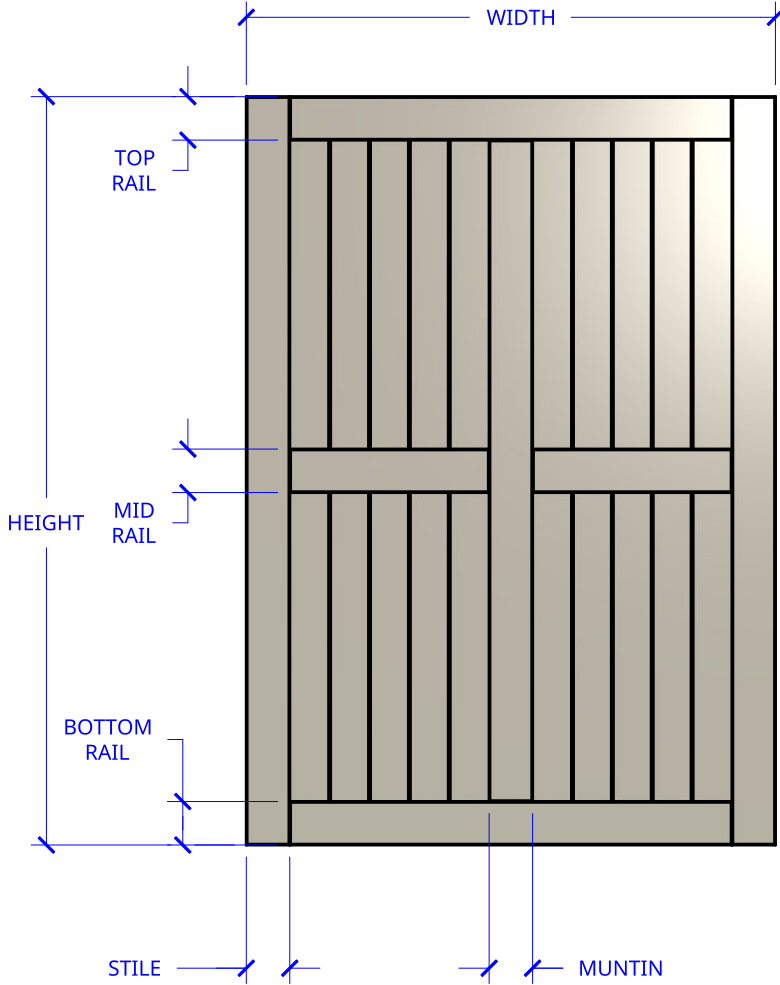

NEW ZEALAND | 0800 10 10 28
 sales@parkwooddoors.co.nz
 parkwooddoors.co.nz

AUSTRALIA | 1800 681 586
 sales@parkwooddoors.com.au
 parkwooddoors.com.au

STANDARD COMPONENT SIZES	
COMPONENT	SIZE
STILE	115 MM
TOP RAIL	115 MM
MID RAIL	115 MM
BOTTOM RAIL	115 MM
MUNTIN	115 MM
MID RAIL HEIGHT	CENTERED

STANDARD DOOR SPECIFICATIONS	
DOOR THICKNESS	38 MM
PANEL THICKNESS	12 MM

Product Description:			
BARN DOUBLE 2 PANEL			
Product Code:	TIRP29	Date:	05/28/2025
Material:	TIMBER	Units:	EACH