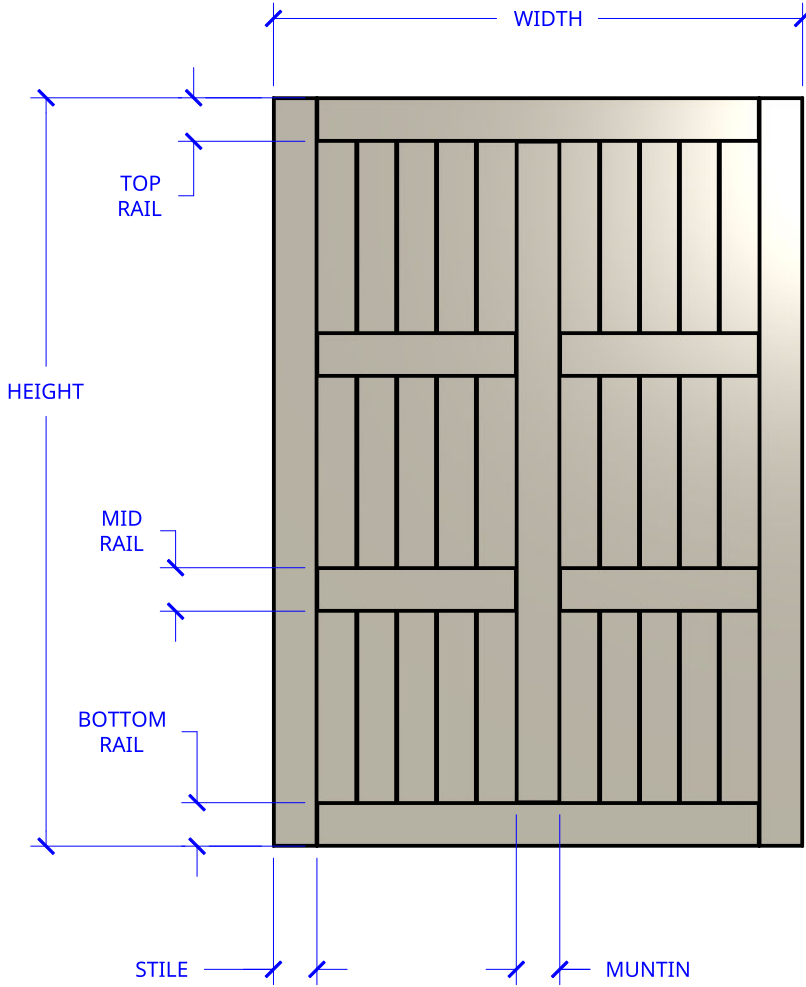

NEW ZEALAND | 0800 10 10 28
 sales@parkwooddoors.co.nz
 parkwooddoors.co.nz

AUSTRALIA | 1800 681 586
 sales@parkwooddoors.com.au
 parkwooddoors.com.au

STANDARD COMPONENT SIZES	
COMPONENT	SIZE
STILE	115 MM
TOP RAIL	115 MM
MID RAIL	115 MM
BOTTOM RAIL	115 MM
MUNTIN	115 MM
MID RAIL HEIGHT	CENTERED

STANDARD DOOR SPECIFICATIONS	
DOOR THICKNESS	38 MM
PANEL THICKNESS	12 MM

Product Description:			
BARN DOUBLE 3 PANEL			
Product Code:	TIRP28	Date:	05/28/2025
Material:	TIMBER	Units:	EACH