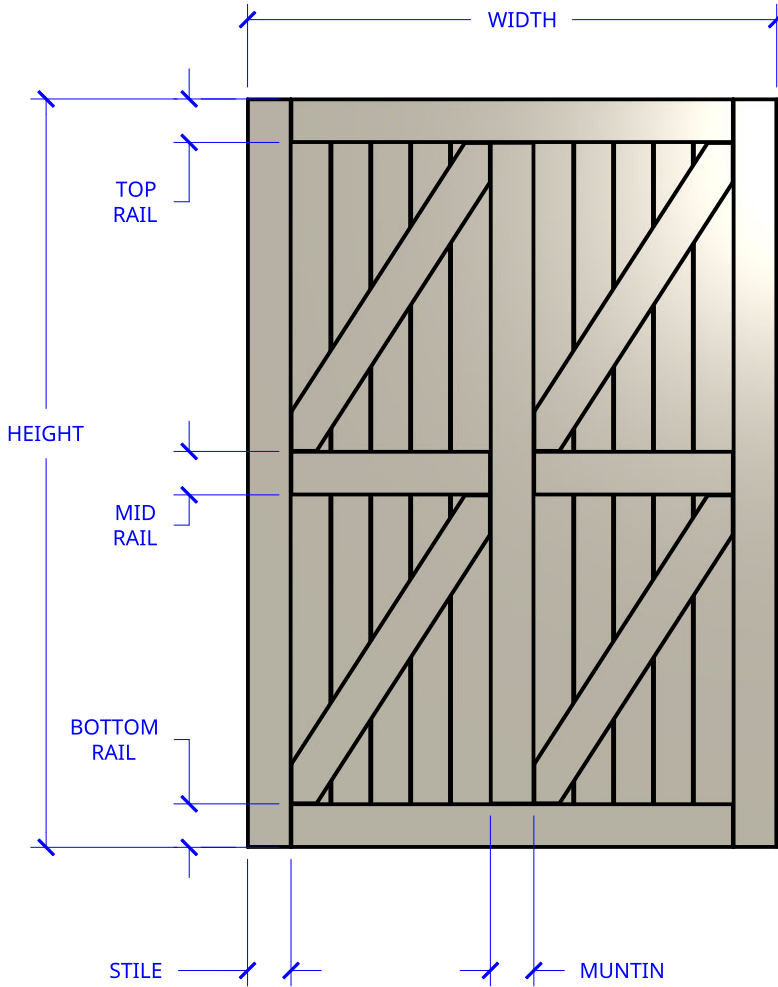

**NEW ZEALAND** | 0800 10 10 28  
 sales@parkwooddoors.co.nz  
 parkwooddoors.co.nz

**AUSTRALIA** | 1800 681 586  
 sales@parkwooddoors.com.au  
 parkwooddoors.com.au

<b>STANDARD COMPONENT SIZES</b>	
COMPONENT	SIZE
STILE	115 MM
TOP RAIL	115 MM
MID RAIL	115 MM
BOTTOM RAIL	115 MM
MUNTIN	115 MM
MID RAIL HEIGHT	CENTERED

**NOTE:**  
 ANGLE OF BRACE WILL CHANGE WITH DOOR SIZE  
 DIFFERENT SIZE DOORS WILL HAVE DIFFERENT BRACE ANGLE

<b>STANDARD DOOR SPECIFICATIONS</b>	
DOOR THICKNESS	38 MM
PANEL THICKNESS	12 MM

Product Description:			
<b>BARN 2 DOUBLE PARALLEL BRACE</b>			
Product Code:	TIRP27	Date:	05/28/2025
Material:	TIMBER	Units:	EACH