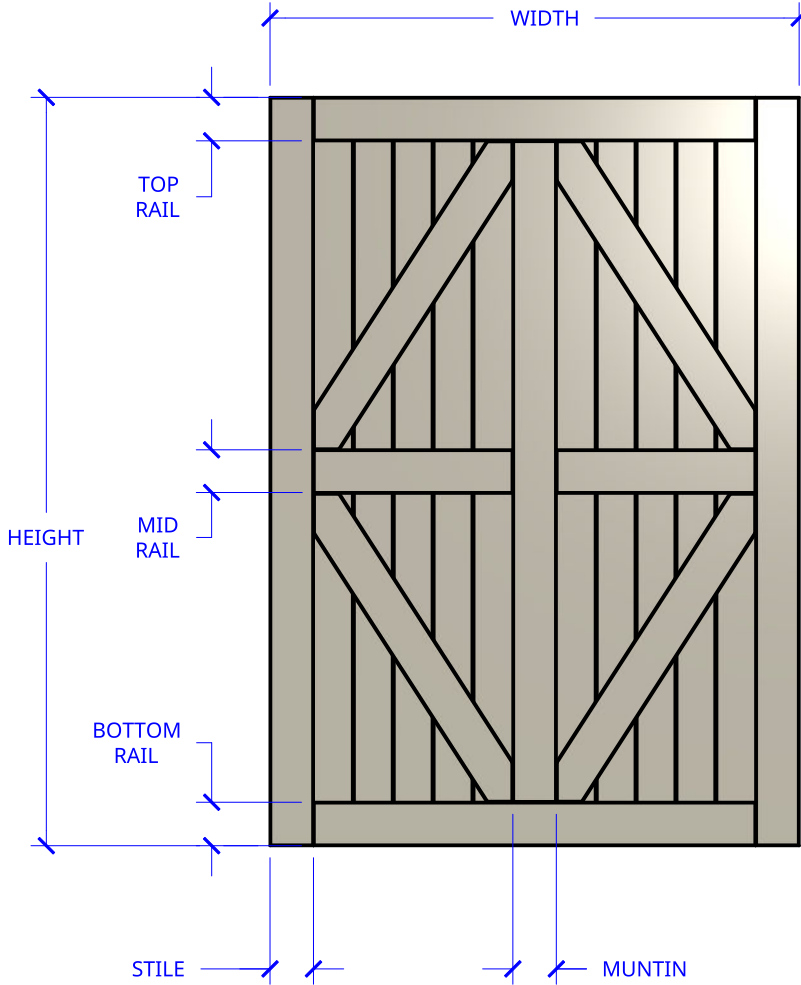

NEW ZEALAND | 0800 10 10 28
 sales@parkwooddoors.co.nz
 parkwooddoors.co.nz

AUSTRALIA | 1800 681 586
 sales@parkwooddoors.com.au
 parkwooddoors.com.au

STANDARD COMPONENT SIZES	
COMPONENT	SIZE
STILE	115 MM
TOP RAIL	115 MM
MID RAIL	115 MM
BOTTOM RAIL	115 MM
MUNTIN	115 MM
MID RAIL HEIGHT	CENTERED

NOTE:
 ANGLE OF BRACE WILL CHANGE WITH DOOR SIZE
 DIFFERENT SIZE DOORS WILL HAVE DIFFERENT BRACE ANGLE

STANDARD DOOR SPECIFICATIONS	
DOOR THICKNESS	38 MM
PANEL THICKNESS	12 MM

Product Description:			
BARN 2 DOUBLE OPPOSITE BRACE			
Product Code:	TIRP26	Date:	05/28/2025
Material:	TIMBER	Units:	EACH