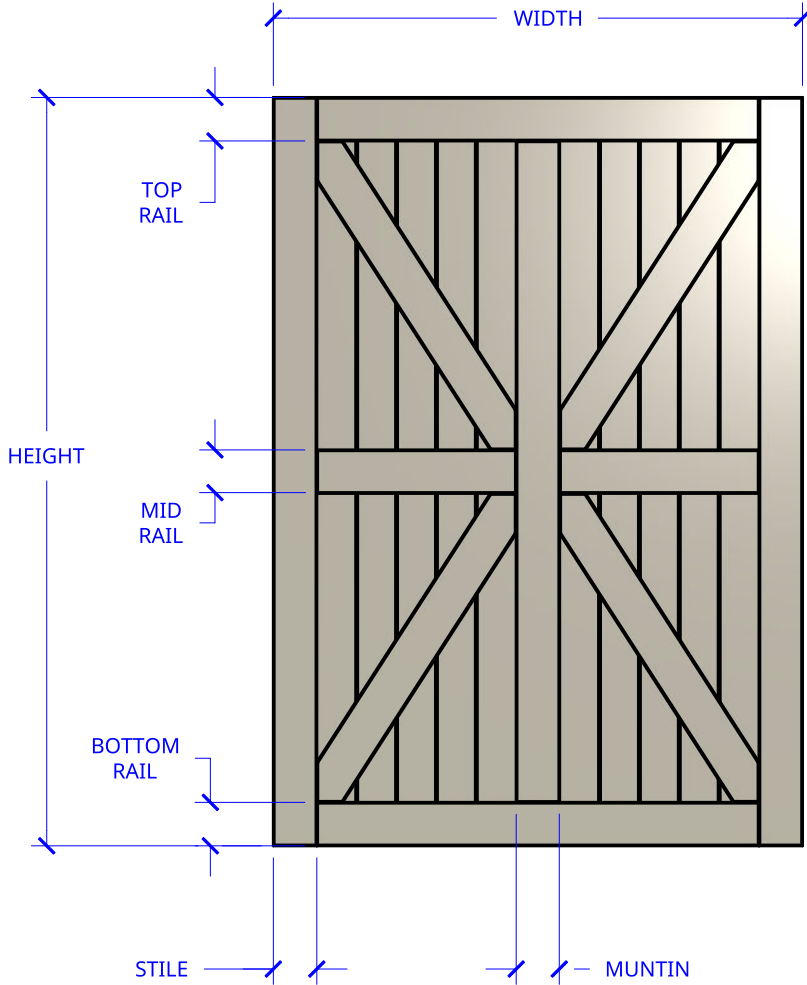

NEW ZEALAND | 0800 10 10 28
 sales@parkwooddoors.co.nz
 parkwooddoors.co.nz

AUSTRALIA | 1800 681 586
 sales@parkwooddoors.com.au
 parkwooddoors.com.au

STANDARD COMPONENT SIZES	
COMPONENT	SIZE
STILE	115 MM
TOP RAIL	115 MM
MID RAIL	115 MM
BOTTOM RAIL	115 MM
MUNTIN	115 MM
MID RAIL HEIGHT	CENTERED

NOTE:
 ANGLE OF BRACE WILL CHANGE WITH DOOR SIZE
 DIFFERENT SIZE DOORS WILL HAVE DIFFERENT BRACE ANGLE

STANDARD DOOR SPECIFICATIONS	
DOOR THICKNESS	38 MM
PANEL THICKNESS	12 MM

Product Description:			
BARN 2 DOUBLE OPPOSITE BRACE			
Product Code:	TIRP25	Date:	05/28/2025
Material:	TIMBER	Units:	EACH