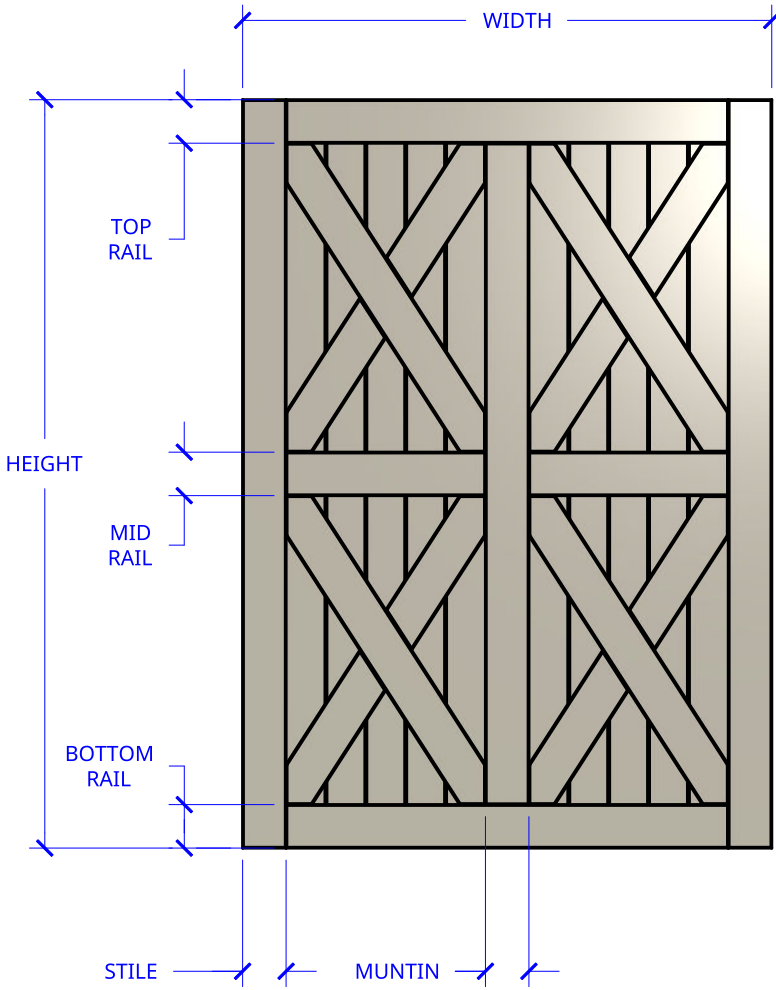

**NEW ZEALAND** | 0800 10 10 28  
 sales@parkwooddoors.co.nz  
 parkwooddoors.co.nz

**AUSTRALIA** | 1800 681 586  
 sales@parkwooddoors.com.au  
 parkwooddoors.com.au

<b>STANDARD COMPONENT SIZES</b>	
<b>COMPONENT</b>	<b>SIZE</b>
STILE	115 MM
TOP RAIL	115 MM
MID RAIL	115 MM
BOTTOM RAIL	115 MM
MUNTIN	115 MM
MID RAIL HEIGHT	CENTERED

**NOTE:**  
 ANGLE OF BRACE WILL CHANGE WITH DOOR SIZE  
 DIFFERENT SIZE DOORS WILL HAVE DIFFERENT BRACE ANGLE

<b>STANDARD DOOR SPECIFICATIONS</b>	
DOOR THICKNESS	38 MM
PANEL THICKNESS	12 MM

Product Description:			
<b>BARN 2 DOUBLE CROSS BRACE</b>			
Product Code:	TIRP24	Date:	05/28/2025
Material:	TIMBER	Units:	EACH