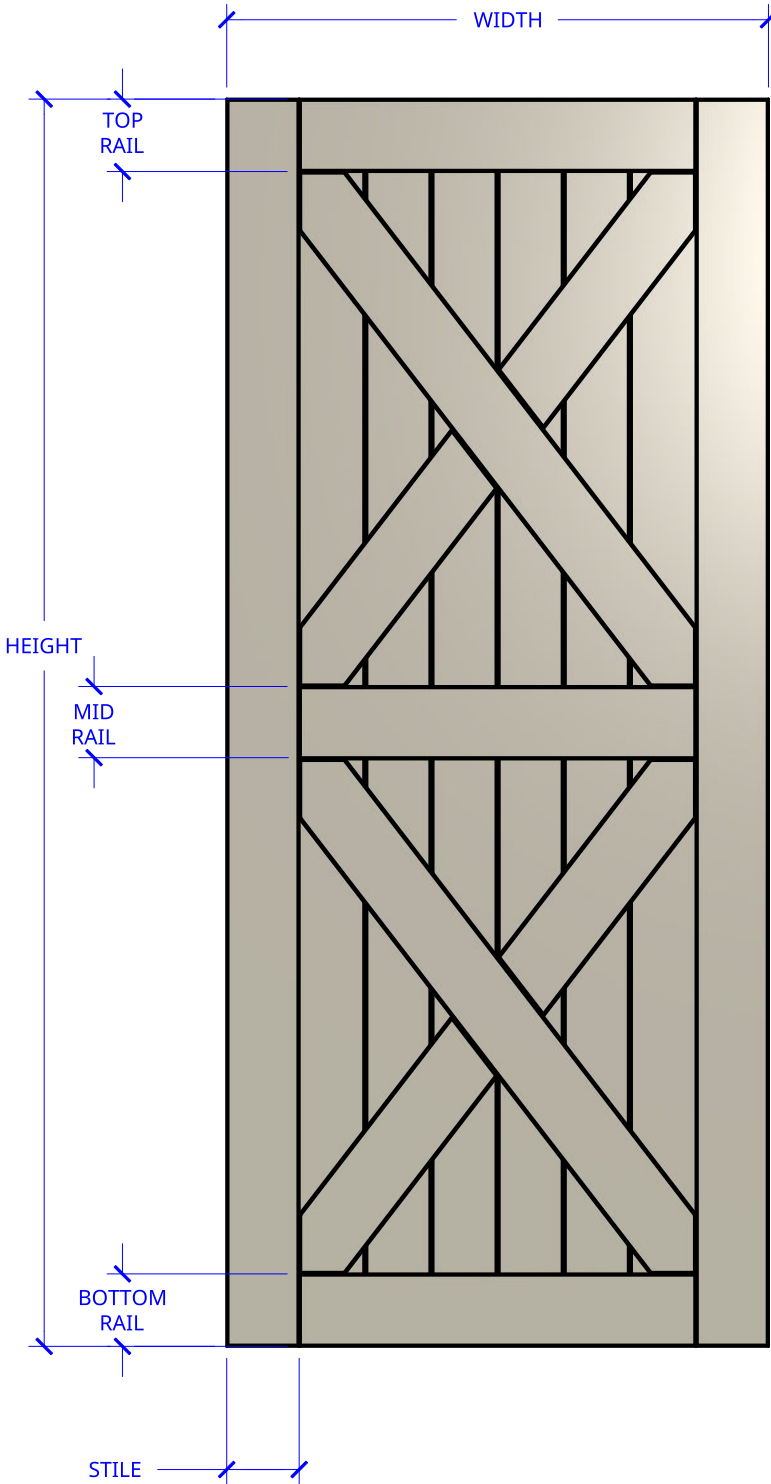

NEW ZEALAND | 0800 10 10 28
 sales@parkwooddoors.co.nz
 parkwooddoors.co.nz

AUSTRALIA | 1800 681 586
 sales@parkwooddoors.com.au
 parkwooddoors.com.au

STANDARD COMPONENT SIZES	
COMPONENT	SIZE
STILE	115 MM
TOP RAIL	115 MM
MID RAIL	115 MM
BOTTOM RAIL	115 MM
MID RAIL HEIGHT	CENTERED

NOTE:
 ANGLE OF BRACE WILL CHANGE WITH DOOR SIZE
 DIFFERENT SIZE DOORS WILL HAVE DIFFERENT BRACE ANGLE

STANDARD DOOR SPECIFICATIONS	
DOOR THICKNESS	38 MM
PANEL THICKNESS	12 MM

Product Description:			
BARN 2 PANEL CROSS BRACE			
Product Code:	TIRP23	Date:	05/28/2025
Material:	TIMBER	Units:	EACH