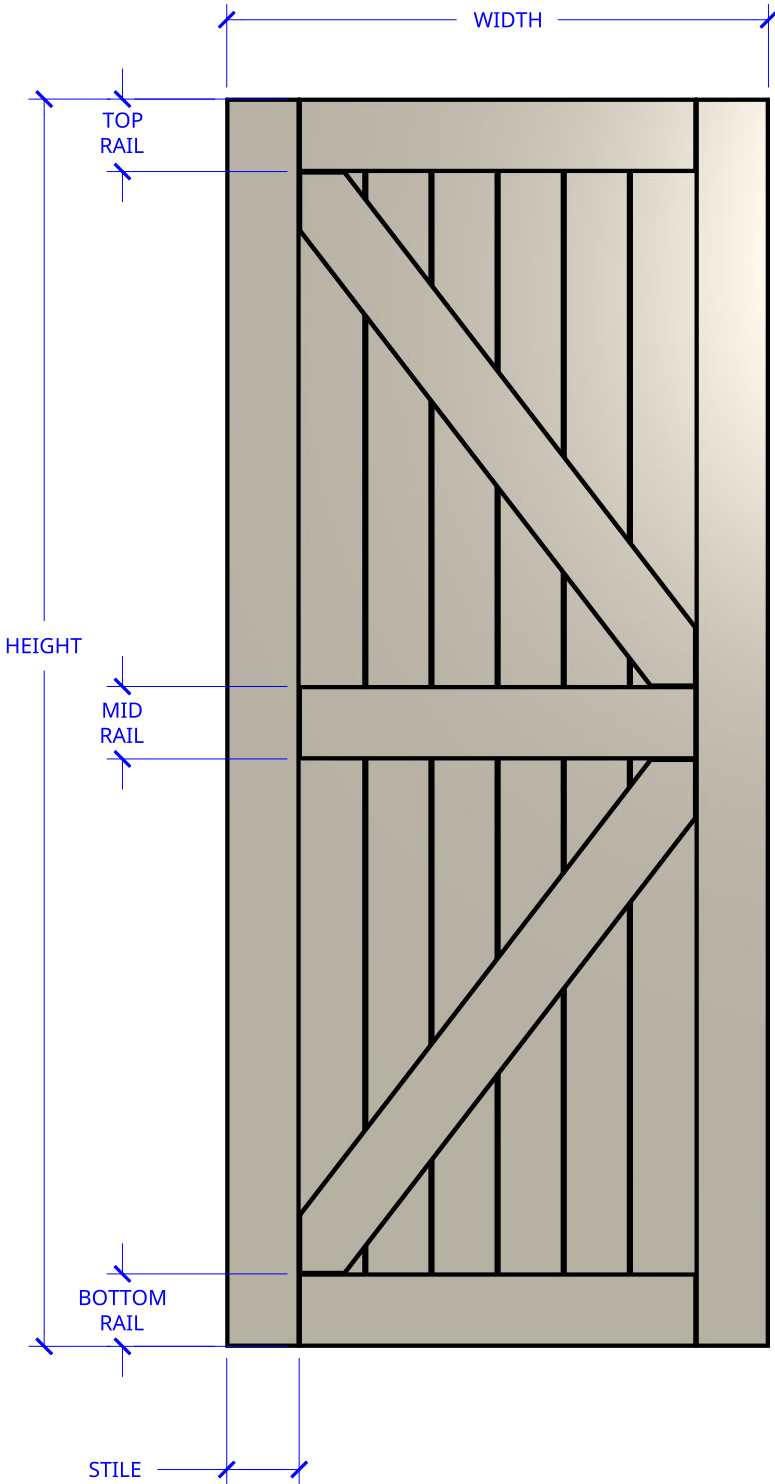

NEW ZEALAND | 0800 10 10 28
 sales@parkwooddoors.co.nz
 parkwooddoors.co.nz

AUSTRALIA | 1800 681 586
 sales@parkwooddoors.com.au
 parkwooddoors.com.au

STANDARD COMPONENT SIZES	
COMPONENT	SIZE
STILE	115 MM
TOP RAIL	115 MM
MID RAIL	115 MM
BOTTOM RAIL	115 MM
MID RAIL HEIGHT	CENTERED

NOTE:
 ANGLE OF BRACE WILL CHANGE WITH DOOR SIZE
 DIFFERENT SIZE DOORS WILL HAVE DIFFERENT BRACE ANGLE

STANDARD DOOR SPECIFICATIONS	
DOOR THICKNESS	38 MM
PANEL THICKNESS	12 MM

Product Description:			
BARN 2 PANEL OPPOSITE BRACE			
Product Code:	TIRP22	Date:	05/28/2025
Material:	TIMBER	Units:	EACH