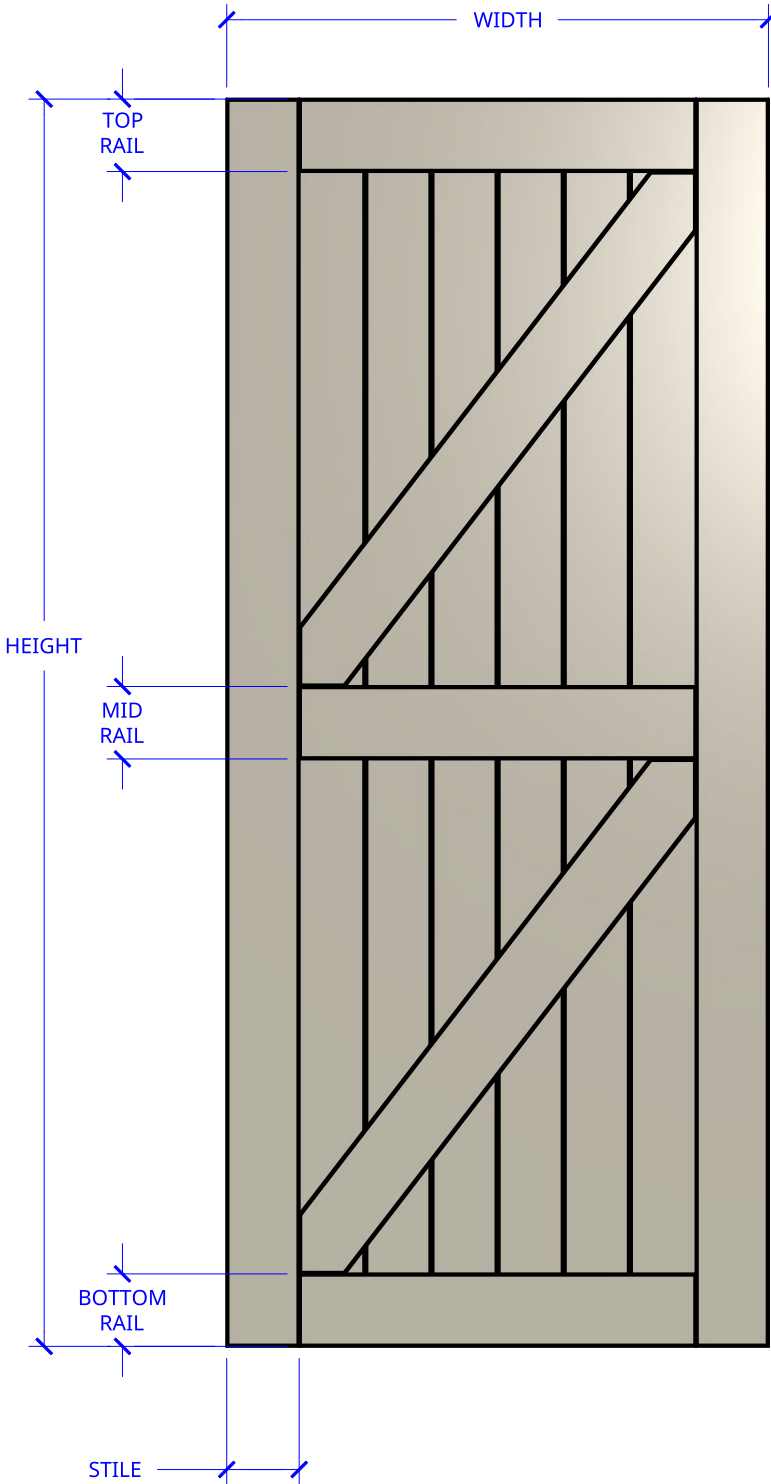

NEW ZEALAND | 0800 10 10 28
 sales@parkwooddoors.co.nz
 parkwooddoors.co.nz

AUSTRALIA | 1800 681 586
 sales@parkwooddoors.com.au
 parkwooddoors.com.au

STANDARD COMPONENT SIZES	
COMPONENT	SIZE
STILE	115 MM
TOP RAIL	115 MM
MID RAIL	115 MM
BOTTOM RAIL	115 MM
MID RAIL HEIGHT	CENTERED

STANDARD DOOR SPECIFICATIONS	
DOOR THICKNESS	38 MM
PANEL THICKNESS	12 MM

NOTE:
 ANGLE OF BRACE WILL CHANGE WITH DOOR SIZE
 DIFFERENT SIZE DOORS WILL HAVE DIFFERENT BRACE ANGLE

Product Description:			
BARN 2 PANEL PARALLEL BRACE			
Product Code:	TIRP21	Date:	05/28/2025
Material:	TIMBER	Units:	EACH