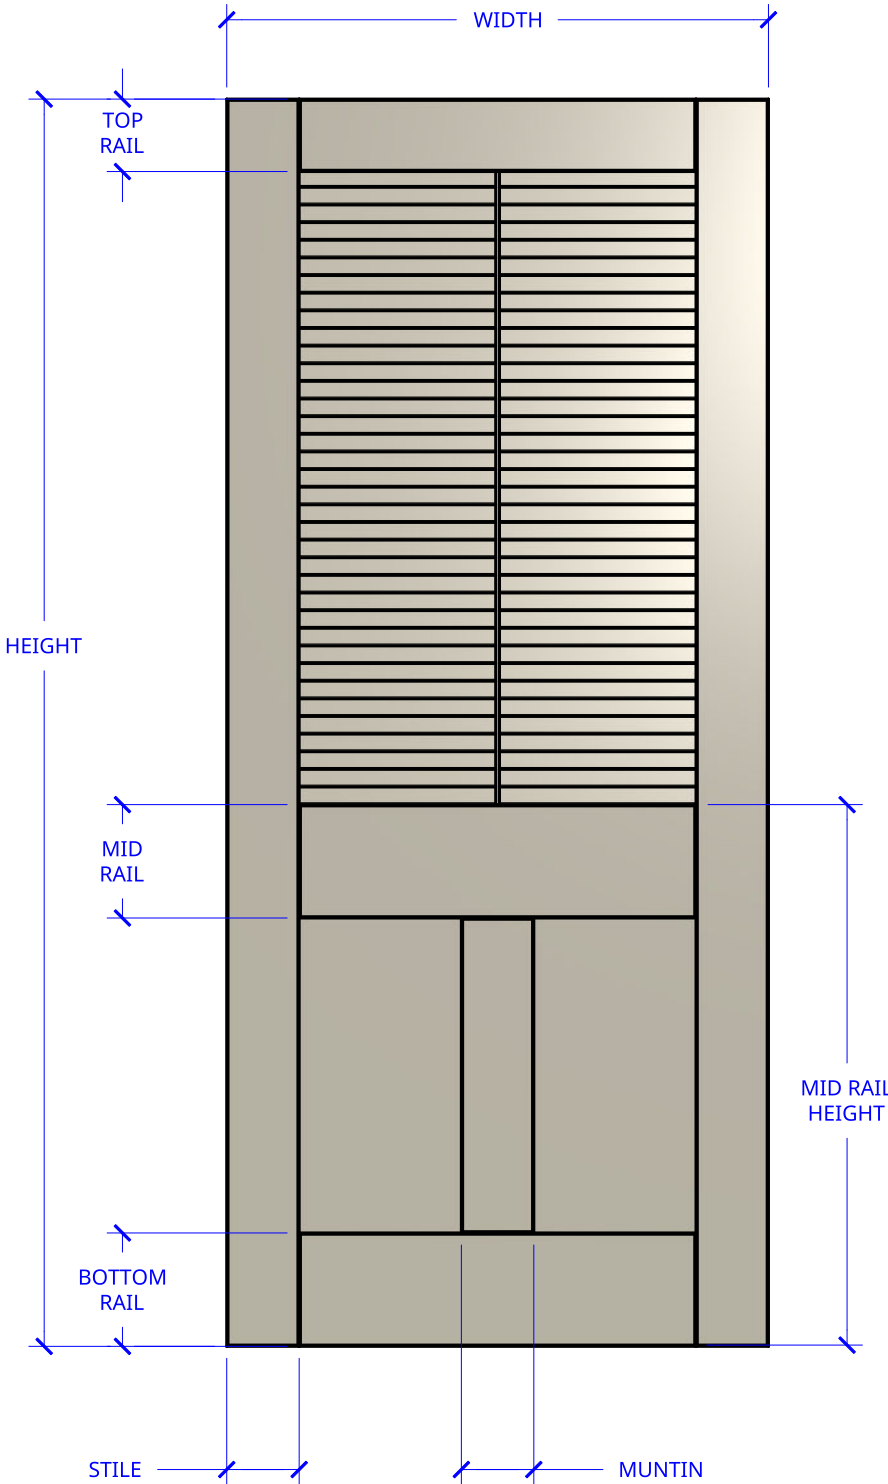

NEW ZEALAND | 0800 10 10 28
 sales@parkwooddoors.co.nz
 parkwooddoors.co.nz

AUSTRALIA | 1800 681 586
 sales@parkwooddoors.com.au
 parkwooddoors.com.au

STANDARD COMPONENT SIZES	
COMPONENT	SIZE
STILE	115 MM
TOP RAIL	115 MM
MID RAIL	180 MM
BOTTOM RAIL	180 MM
MUNTIN	115 MM
MID RAIL HEIGHT	860 MM

NOTE:
 LOUVRE CARRIER REMOVED ON DOORS LESS THAN 730MM WIDE

STANDARD DOOR SPECIFICATIONS	
DOOR THICKNESS	38 MM
PANEL THICKNESS	12 MM

Product Description:			
OPEN LOUVRE 3 PANEL (FLAT BOTTOM)			
Product Code:	TILP30	Date:	05/28/2025
Material:	TIMBER	Units:	EACH