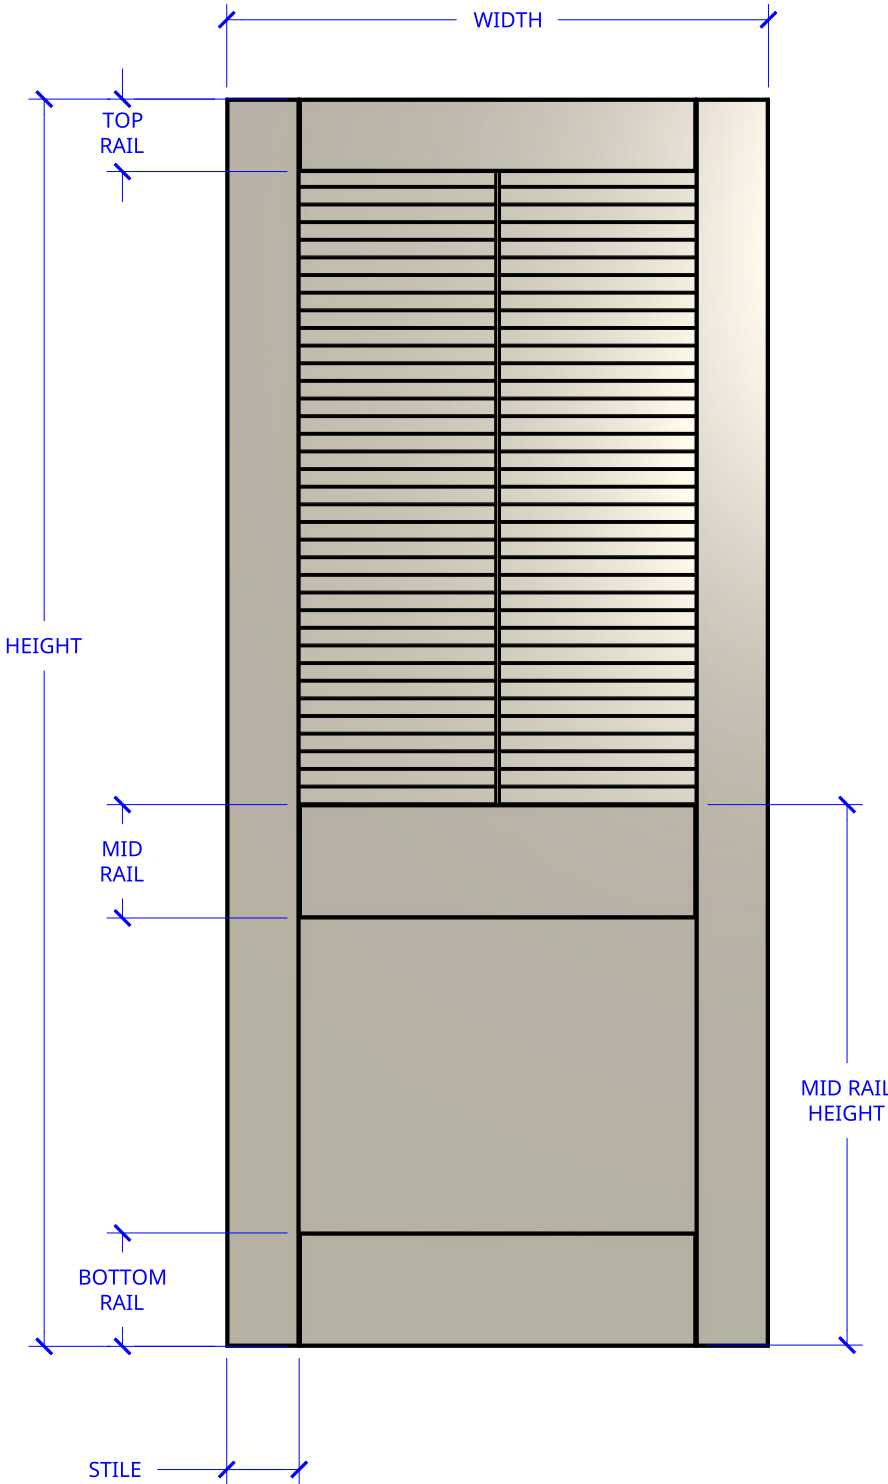

NEW ZEALAND | 0800 10 10 28
 sales@parkwooddoors.co.nz
 parkwooddoors.co.nz

AUSTRALIA | 1800 681 586
 sales@parkwooddoors.com.au
 parkwooddoors.com.au

STANDARD COMPONENT SIZES	
COMPONENT	SIZE
STILE	115 MM
TOP RAIL	115 MM
MID RAIL	180 MM
BOTTOM RAIL	180 MM
MID RAIL HEIGHT	860 MM

NOTE:
 LOUVRE CARRIER REMOVED ON DOORS LESS THAN
 730MM WIDE

STANDARD DOOR SPECIFICATIONS	
DOOR THICKNESS	38 MM
PANEL THICKNESS	12 MM

Product Description:			
OPEN LOUVRE 2 PANEL (FLAT BOTTOM)			
Product Code:	TILP20	Date:	05/28/2025
Material:	TIMBER	Units:	EACH