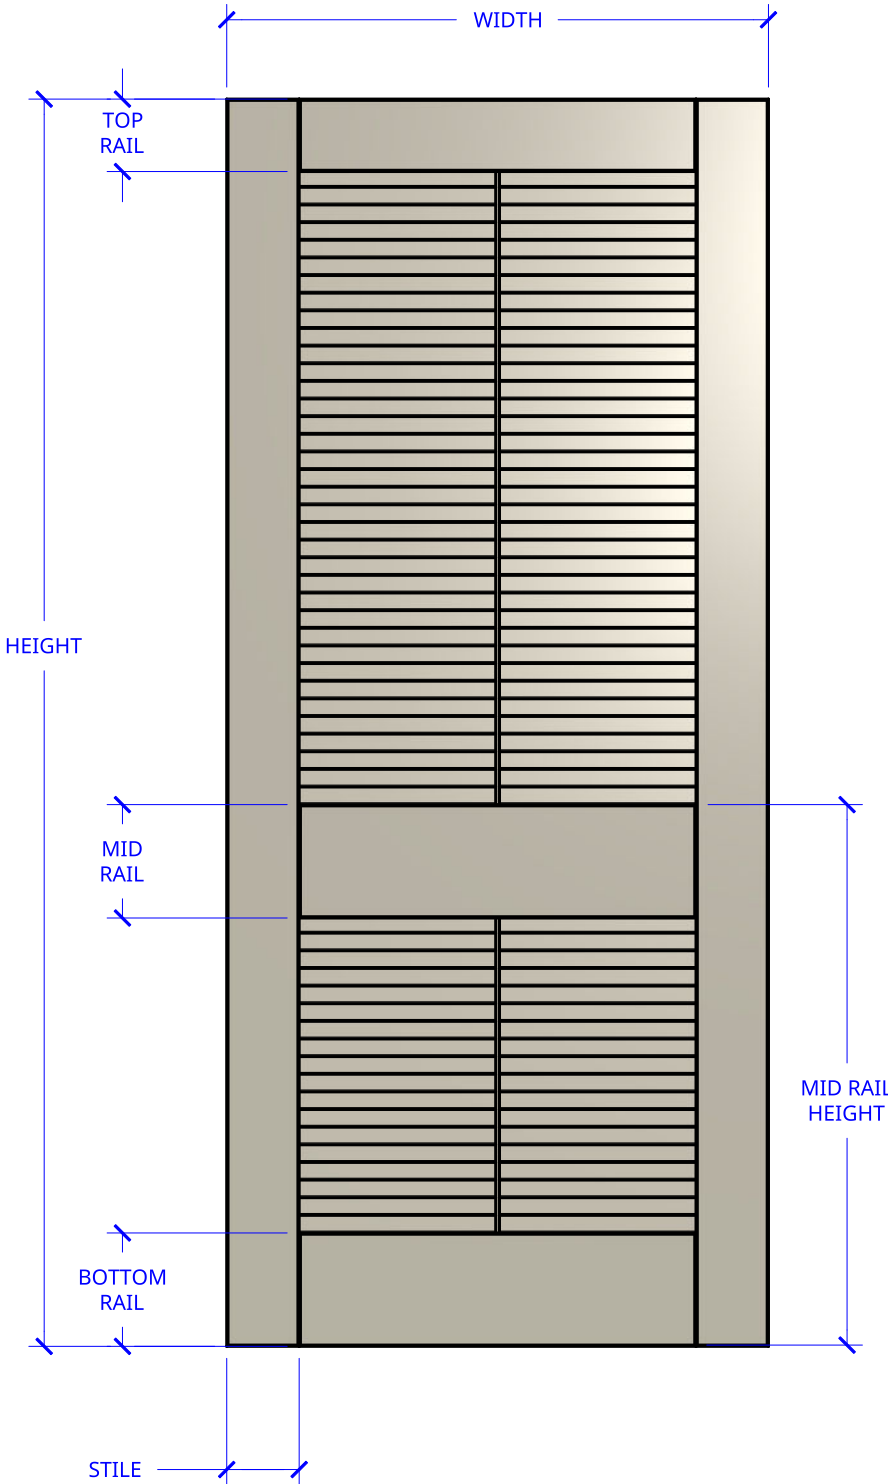

**NEW ZEALAND** | 0800 10 10 28  
 sales@parkwooddoors.co.nz  
 parkwooddoors.co.nz

**AUSTRALIA** | 1800 681 586  
 sales@parkwooddoors.com.au  
 parkwooddoors.com.au

<b>STANDARD COMPONENT SIZES</b>	
COMPONENT	SIZE
STILE	115 MM
TOP RAIL	115 MM
MID RAIL	180 MM
BOTTOM RAIL	180 MM
MID RAIL HEIGHT	860 MM

**NOTE:**  
 LOUVRE CARRIER REMOVED ON DOORS LESS THAN  
 730MM WIDE

<b>STANDARD DOOR SPECIFICATIONS</b>	
DOOR THICKNESS	38 MM

Product Description:			
<b>OPEN LOUVRE 2 PANEL</b>			
Product Code:	TILL20	Date:	05/28/2025
Material:	TIMBER	Units:	EACH