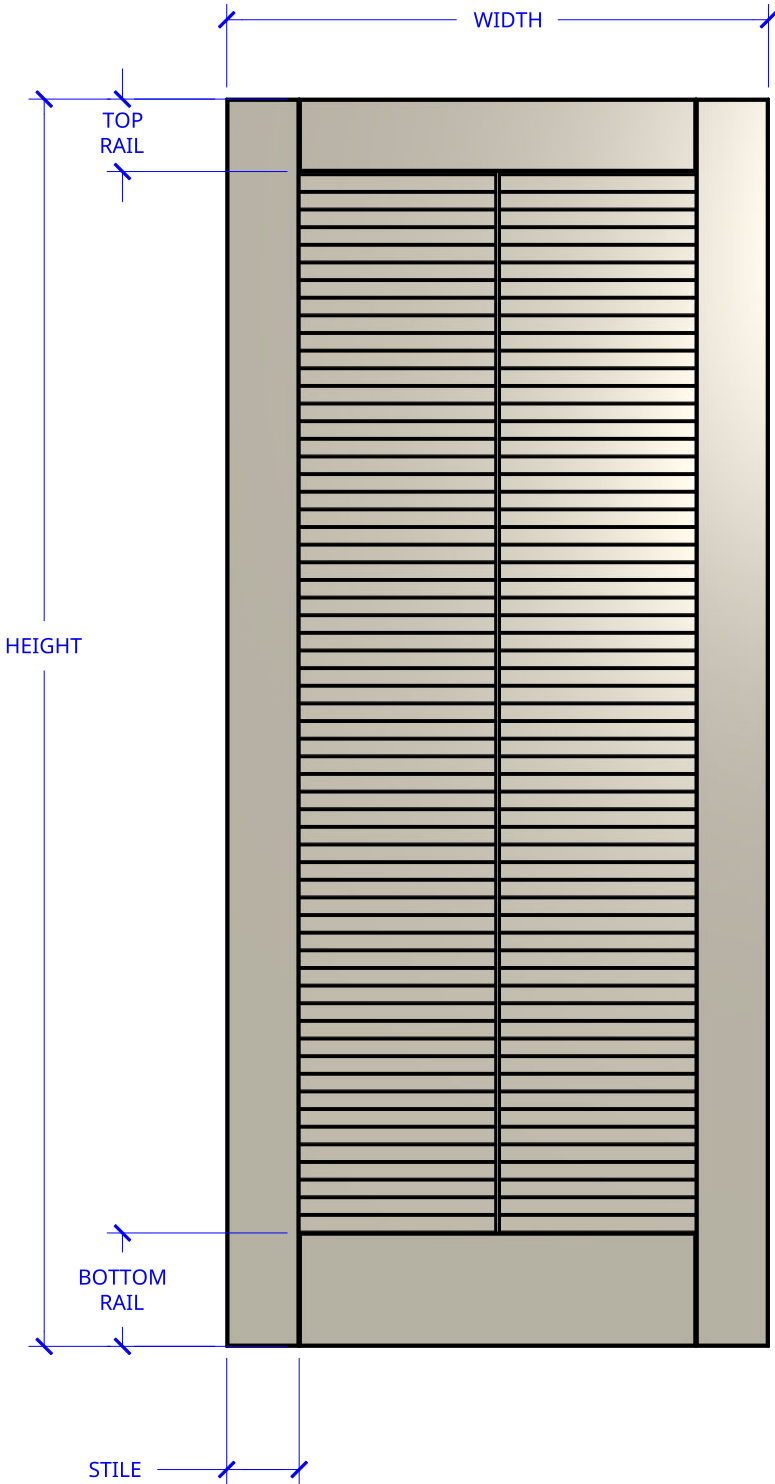

NEW ZEALAND | 0800 10 10 28
 sales@parkwooddoors.co.nz
 parkwooddoors.co.nz

AUSTRALIA | 1800 681 586
 sales@parkwooddoors.com.au
 parkwooddoors.com.au

STANDARD COMPONENT SIZES	
COMPONENT	SIZE
STILE	115 MM
TOP RAIL	115 MM
BOTTOM RAIL	180 MM

NOTE:
 LOUVRE CARRIER REMOVED ON DOORS LESS THAN 730MM WIDE

STANDARD DOOR SPECIFICATIONS	
DOOR THICKNESS	38 MM

Product Description:			
OPEN LOUVRE 1 PANEL			
Product Code:	TILL00	Date:	05/28/2025
Material:	TIMBER	Units:	EACH