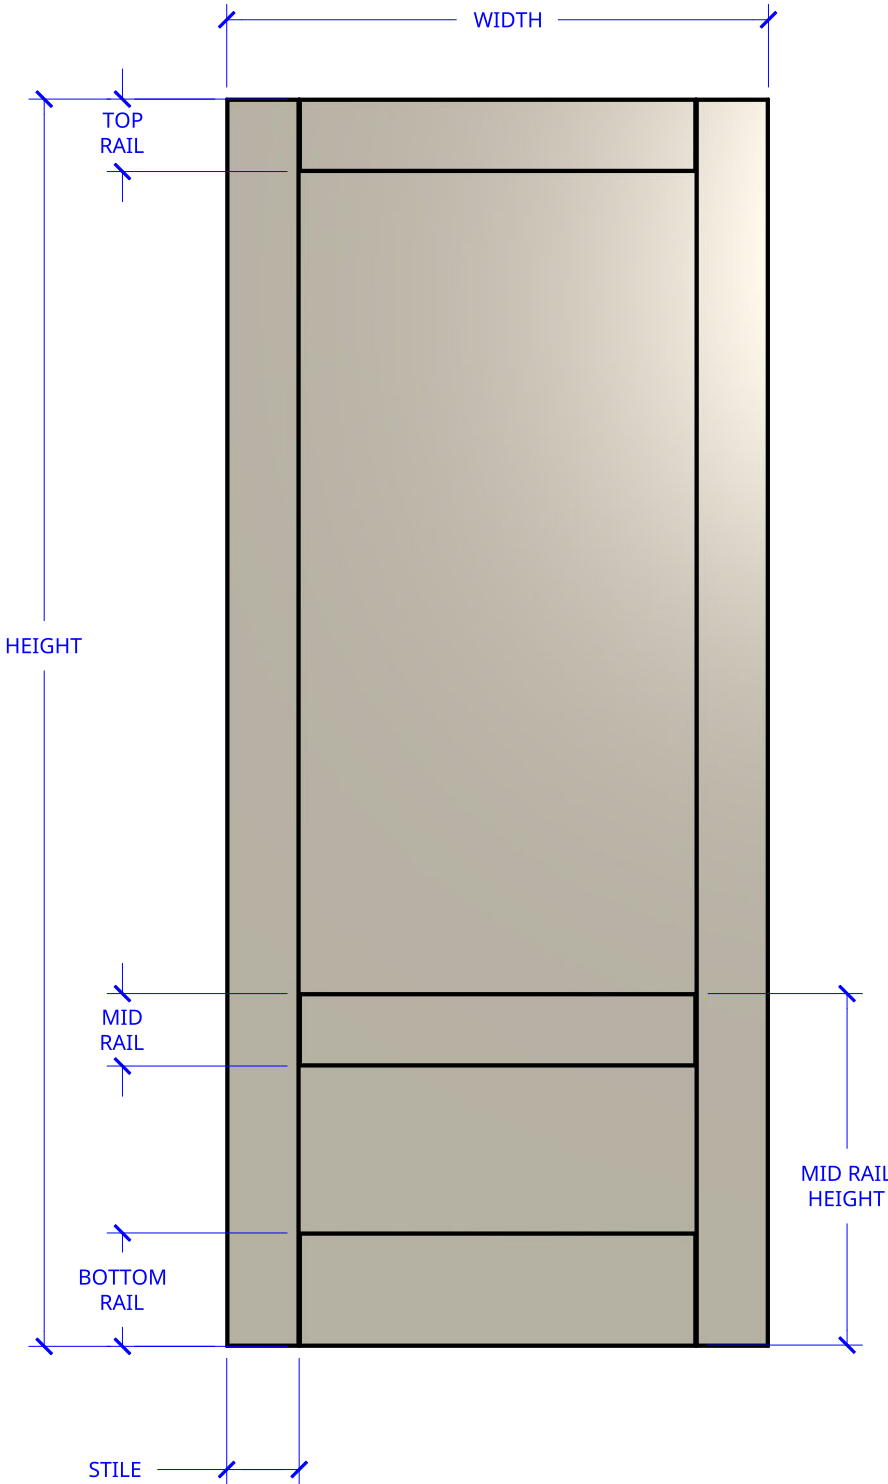

NEW ZEALAND | 0800 10 10 28
 sales@parkwooddoors.co.nz
 parkwooddoors.co.nz

AUSTRALIA | 1800 681 586
 sales@parkwooddoors.com.au
 parkwooddoors.com.au

STANDARD COMPONENT SIZES	
COMPONENT	SIZE
STILE	115 MM
TOP RAIL	115 MM
MID RAIL	115 MM
BOTTOM RAIL	180 MM
MID RAIL HEIGHT	560 MM

STANDARD DOOR SPECIFICATIONS	
DOOR THICKNESS	38 MM
PANEL THICKNESS	12 MM

Product Description:			
HAMPTONS 2 PANEL			
Product Code:	TIHP20	Date:	05/28/2025
Material:	TIMBER	Units:	EACH