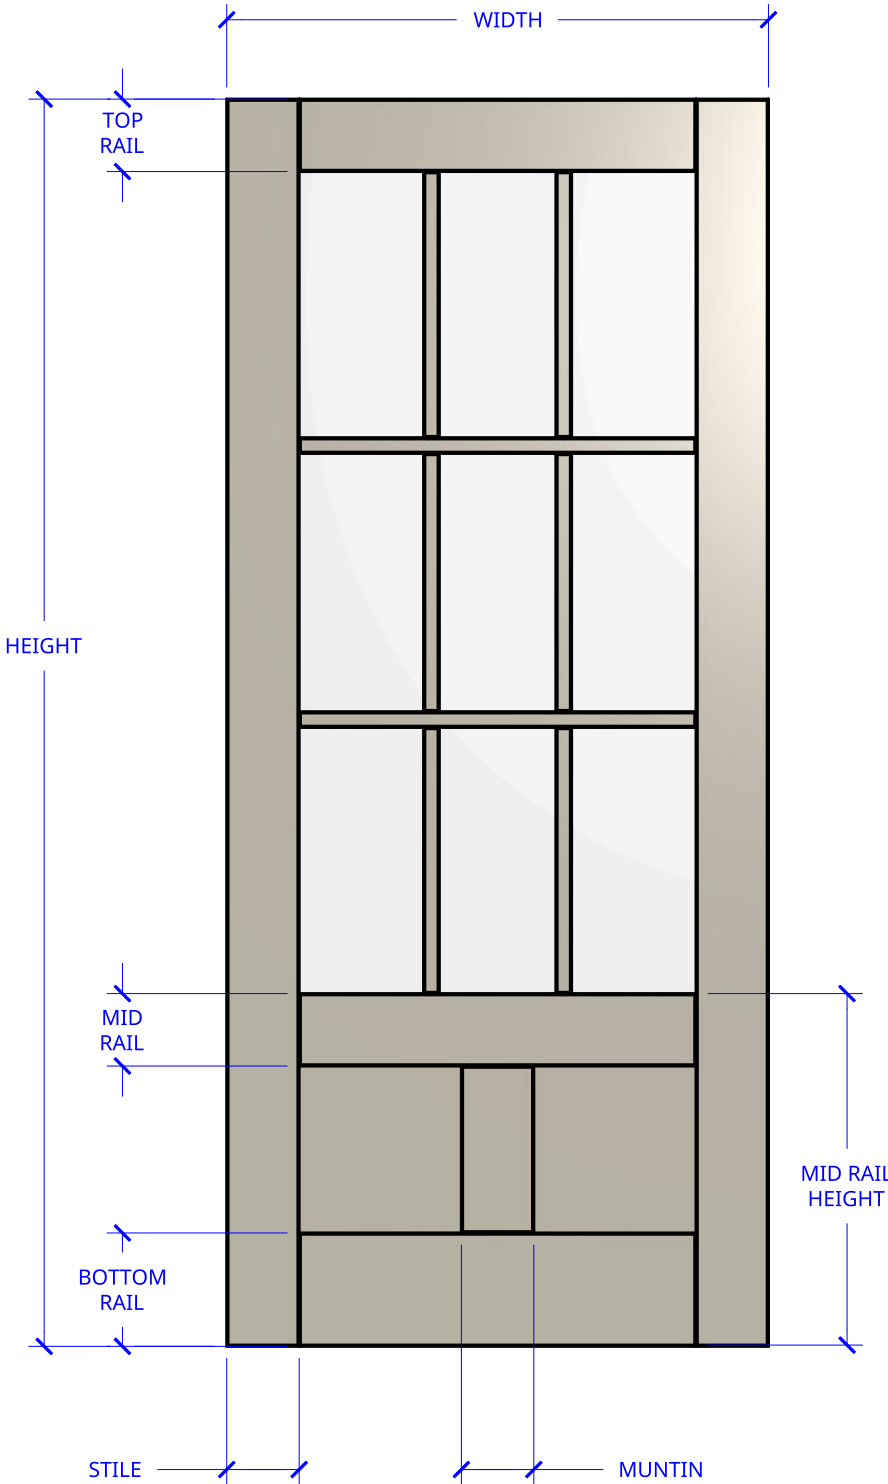

NEW ZEALAND | 0800 10 10 28
 sales@parkwooddoors.co.nz
 parkwooddoors.co.nz

AUSTRALIA | 1800 681 586
 sales@parkwooddoors.com.au
 parkwooddoors.com.au

STANDARD COMPONENT SIZES	
COMPONENT	SIZE
STILE	115 MM
TOP RAIL	115 MM
MID RAIL	115 MM
BOTTOM RAIL	180 MM
MUNTIN	115 MM
MID RAIL HEIGHT	560 MM

STANDARD DOOR SPECIFICATIONS	
DOOR THICKNESS	38 MM
GLASS	6.38 MM LAMINATED
PANEL THICKNESS	12 MM

Product Description:			
HAMPTONS 3 PANEL OT 9 LITE			
Product Code:	TIHG39	Date:	05/28/2025
Material:	TIMBER	Units:	EACH