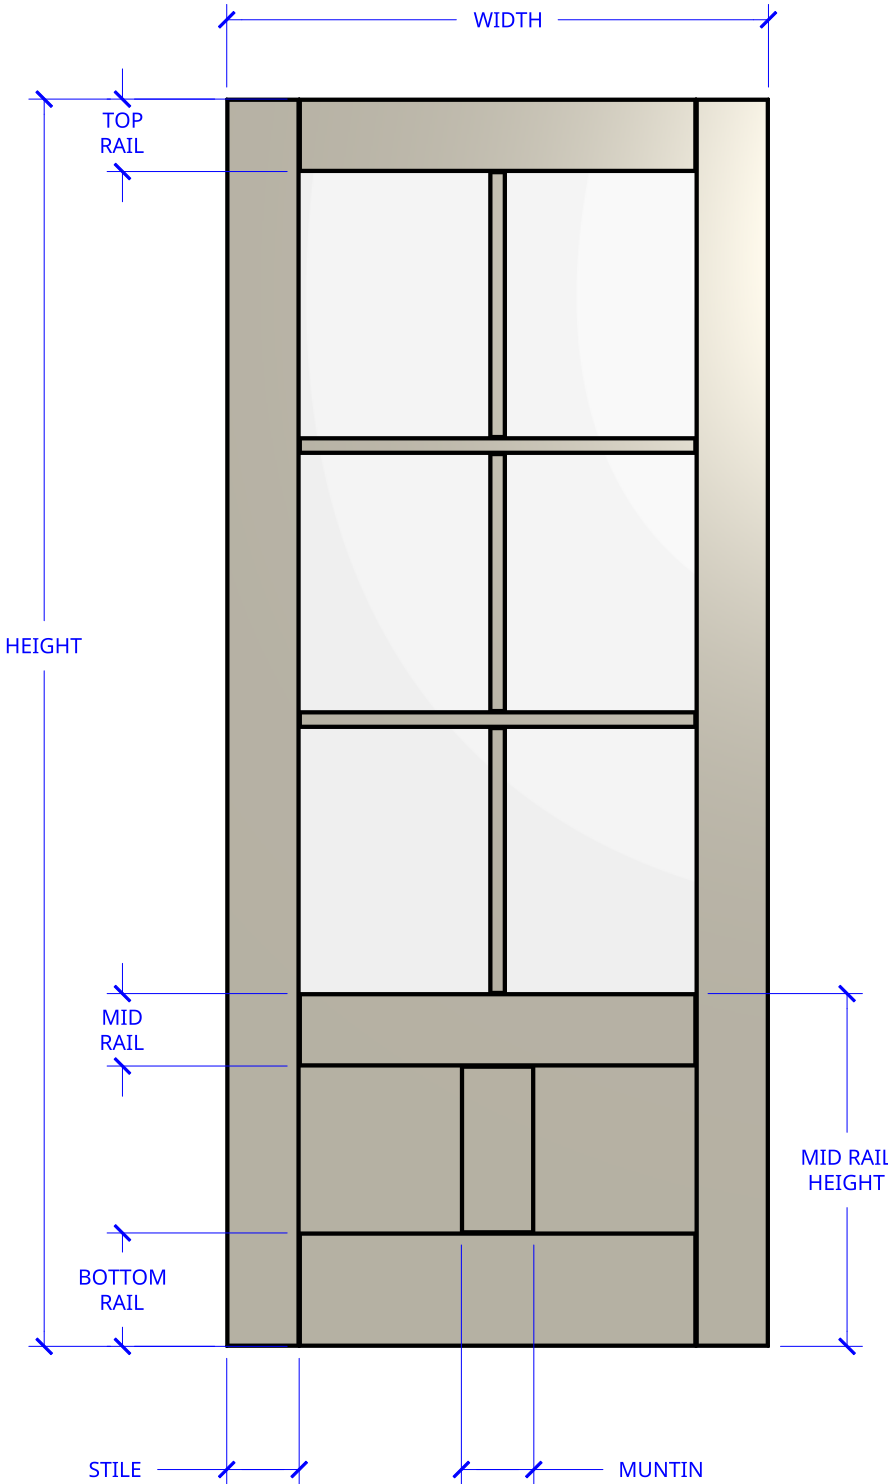

**NEW ZEALAND** | 0800 10 10 28  
 sales@parkwooddoors.co.nz  
 parkwooddoors.co.nz

**AUSTRALIA** | 1800 681 586  
 sales@parkwooddoors.com.au  
 parkwooddoors.com.au

<b>STANDARD COMPONENT SIZES</b>	
COMPONENT	SIZE
STILE	115 MM
TOP RAIL	115 MM
MID RAIL	115 MM
BOTTOM RAIL	180 MM
MUNTIN	115 MM
MID RAIL HEIGHT	560 MM

<b>STANDARD DOOR SPECIFICATIONS</b>	
DOOR THICKNESS	38 MM
GLASS	6.38 MM LAMINATED
PANEL THICKNESS	12 MM

Product Description:			
<b>HAMPTONS 3 PANEL OT 6 LITE</b>			
Product Code:	TIHG36	Date:	05/28/2025
Material:	TIMBER	Units:	EACH