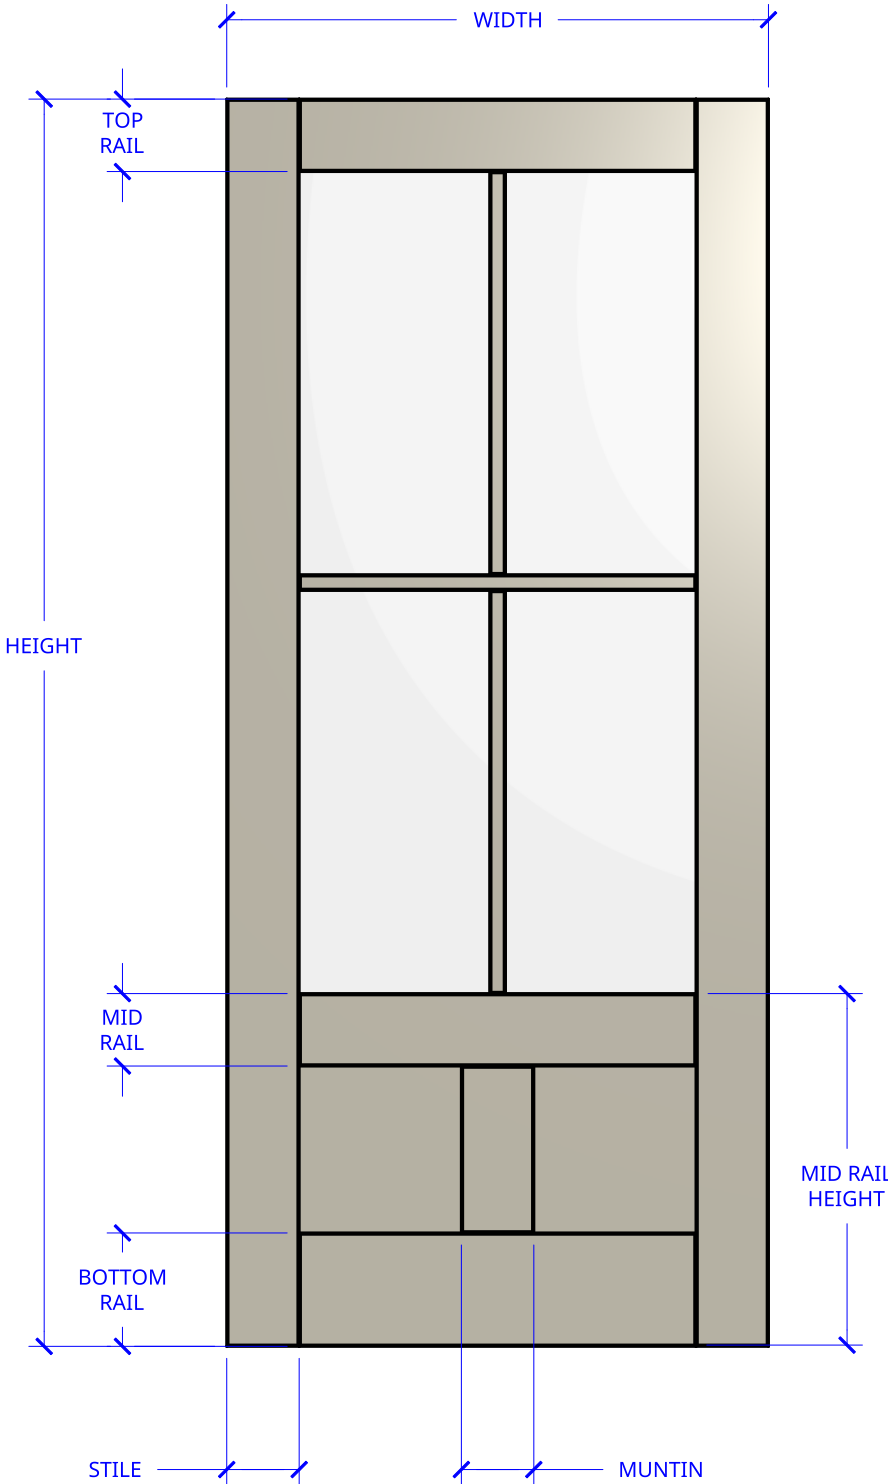

**NEW ZEALAND** | 0800 10 10 28  
 sales@parkwooddoors.co.nz  
 parkwooddoors.co.nz

**AUSTRALIA** | 1800 681 586  
 sales@parkwooddoors.com.au  
 parkwooddoors.com.au

<b>STANDARD COMPONENT SIZES</b>	
COMPONENT	SIZE
STILE	115 MM
TOP RAIL	115 MM
MID RAIL	115 MM
BOTTOM RAIL	180 MM
MUNTIN	115 MM
MID RAIL HEIGHT	560 MM

<b>STANDARD DOOR SPECIFICATIONS</b>	
DOOR THICKNESS	38 MM
GLASS	6.38 MM LAMINATED
PANEL THICKNESS	12 MM

Product Description:			
<b>HAMPTONS 3 PANEL OT 4 LITE</b>			
Product Code:	TIHG34	Date:	05/28/2025
Material:	TIMBER	Units:	EACH