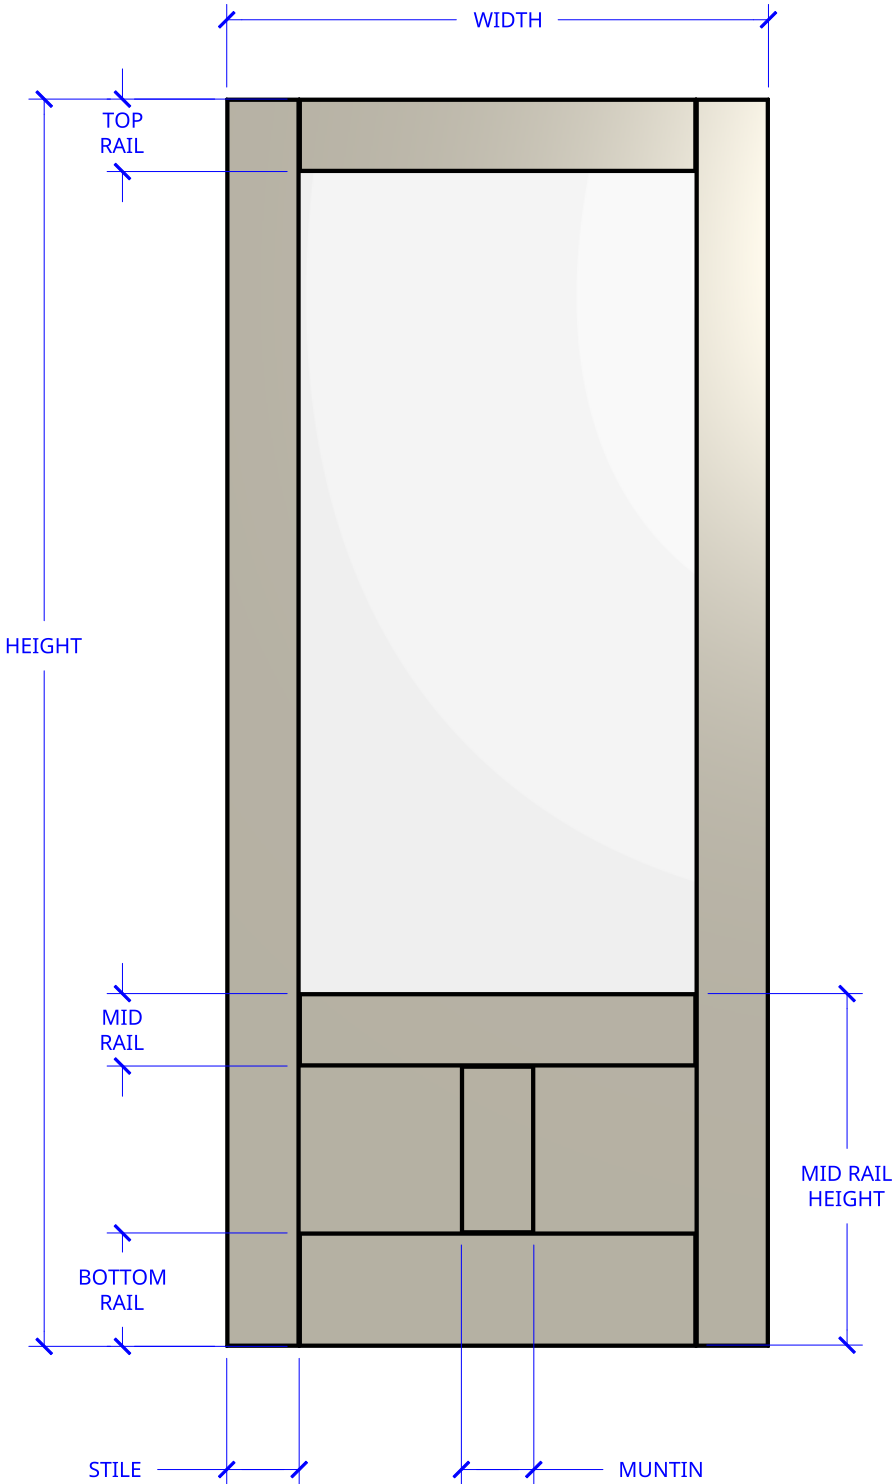

NEW ZEALAND | 0800 10 10 28
 sales@parkwooddoors.co.nz
 parkwooddoors.co.nz

AUSTRALIA | 1800 681 586
 sales@parkwooddoors.com.au
 parkwooddoors.com.au

STANDARD COMPONENT SIZES	
COMPONENT	SIZE
STILE	115 MM
TOP RAIL	115 MM
MID RAIL	115 MM
BOTTOM RAIL	180 MM
MUNTIN	115 MM
MID RAIL HEIGHT	560 MM

STANDARD DOOR SPECIFICATIONS	
DOOR THICKNESS	38 MM
GLASS	6.38 MM LAMINATED
PANEL THICKNESS	12 MM

Product Description:			
HAMPTONS 3 PANEL OT			
Product Code:	TIHG30	Date:	05/28/2025
Material:	TIMBER	Units:	EACH