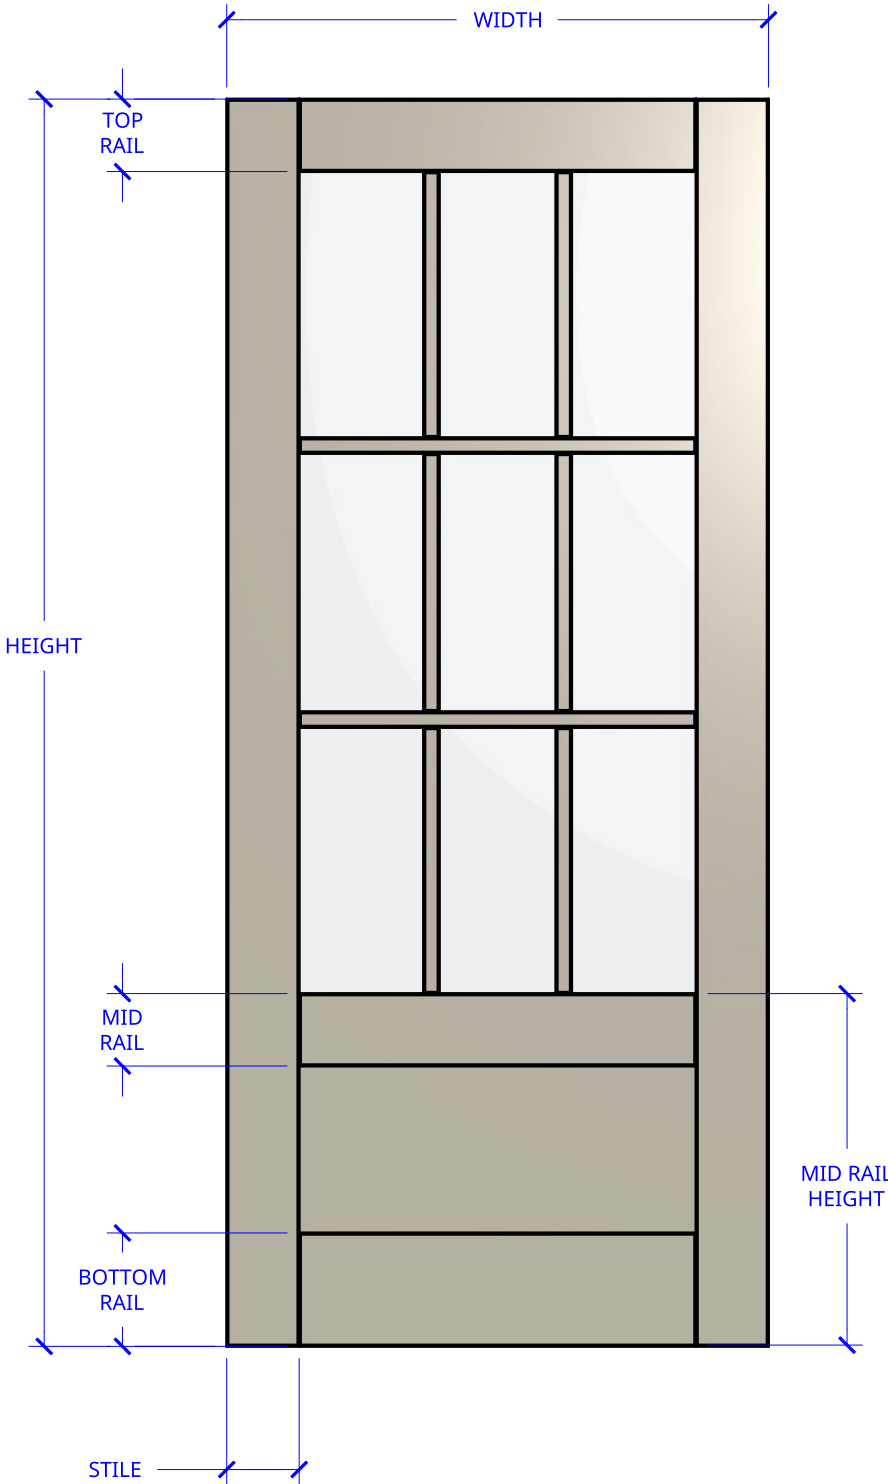

NEW ZEALAND | 0800 10 10 28
 sales@parkwooddoors.co.nz
 parkwooddoors.co.nz

AUSTRALIA | 1800 681 586
 sales@parkwooddoors.com.au
 parkwooddoors.com.au

STANDARD COMPONENT SIZES	
COMPONENT	SIZE
STILE	115 MM
TOP RAIL	115 MM
MID RAIL	115 MM
BOTTOM RAIL	180 MM
MID RAIL HEIGHT	560 MM

STANDARD DOOR SPECIFICATIONS	
DOOR THICKNESS	38 MM
GLASS	6.38 MM LAMINATED
PANEL THICKNESS	12 MM

Product Description:			
HAMPTONS 2 PANEL OT 9 LITE			
Product Code:	TIHG29	Date:	05/28/2025
Material:	TIMBER	Units:	EACH