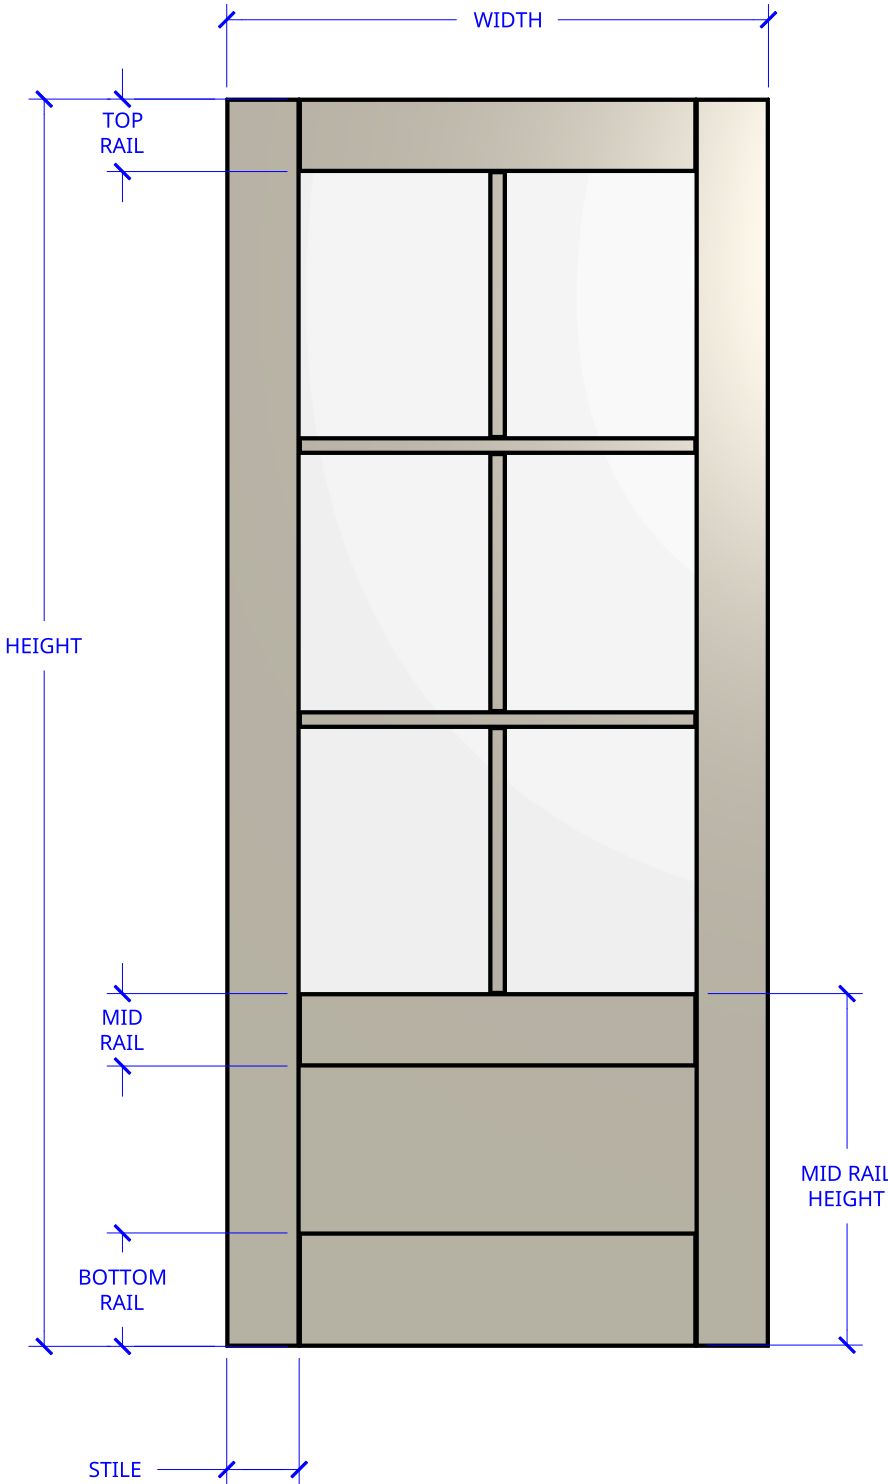

**NEW ZEALAND** | 0800 10 10 28  
 sales@parkwooddoors.co.nz  
 parkwooddoors.co.nz

**AUSTRALIA** | 1800 681 586  
 sales@parkwooddoors.com.au  
 parkwooddoors.com.au

<b>STANDARD COMPONENT SIZES</b>	
COMPONENT	SIZE
STILE	115 MM
TOP RAIL	115 MM
MID RAIL	115 MM
BOTTOM RAIL	180 MM
MID RAIL HEIGHT	560 MM

<b>STANDARD DOOR SPECIFICATIONS</b>	
DOOR THICKNESS	38 MM
GLASS	6.38 MM LAMINATED
PANEL THICKNESS	12 MM

Product Description:			
<b>HAMPTONS 2 PANEL OT 6 LITE</b>			
Product Code:	TIHG26	Date:	05/28/2025
Material:	TIMBER	Units:	EACH