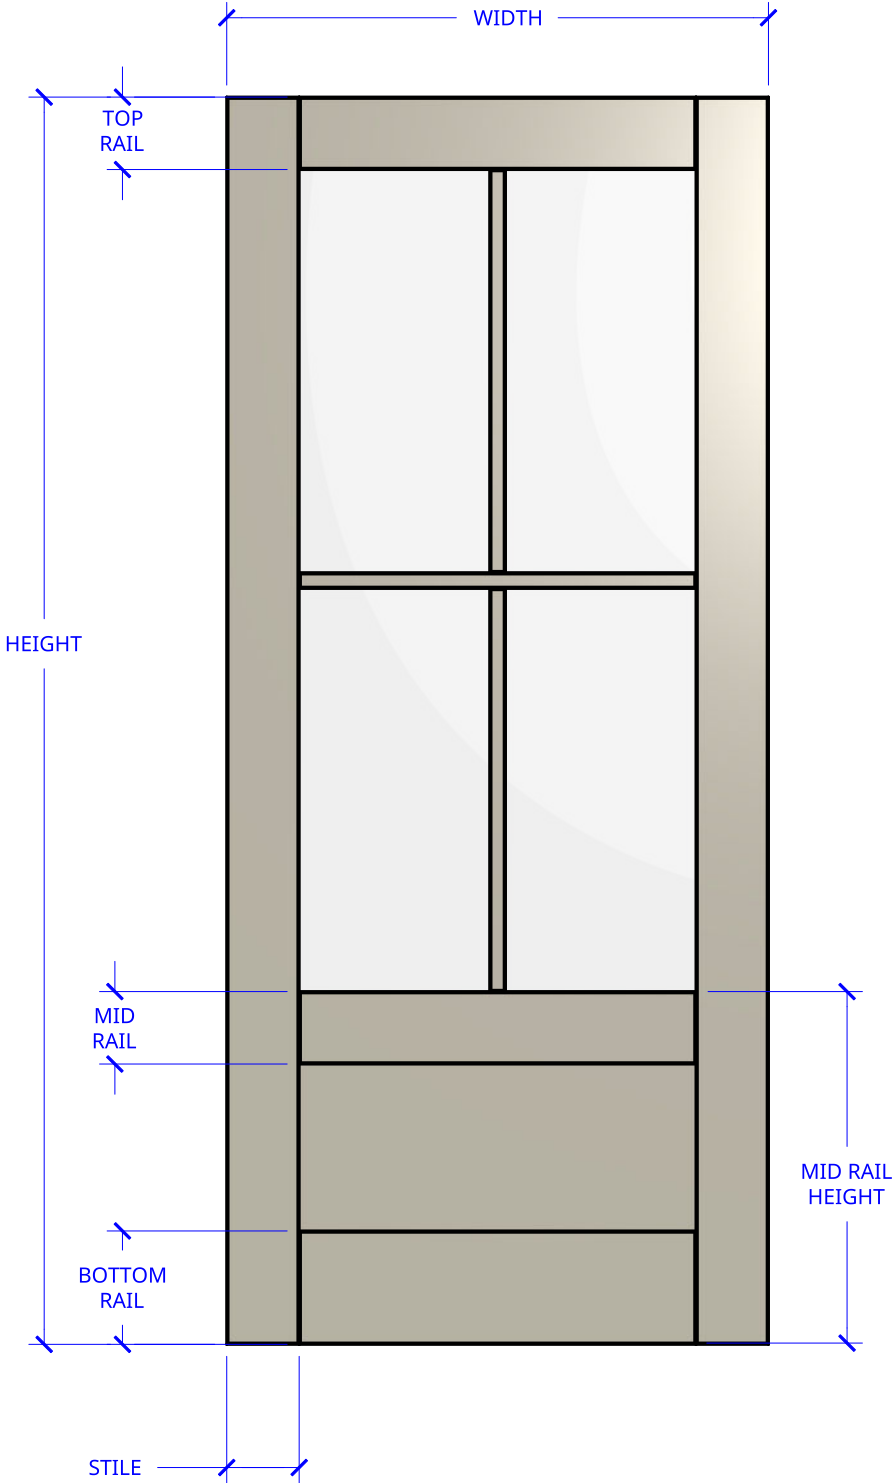

NEW ZEALAND | 0800 10 10 28
 sales@parkwooddoors.co.nz
 parkwooddoors.co.nz

AUSTRALIA | 1800 681 586
 sales@parkwooddoors.com.au
 parkwooddoors.com.au

STANDARD COMPONENT SIZES	
COMPONENT	SIZE
STILE	115 MM
TOP RAIL	115 MM
MID RAIL	115 MM
BOTTOM RAIL	180 MM
MID RAIL HEIGHT	560 MM

STANDARD DOOR SPECIFICATIONS	
DOOR THICKNESS	38 MM
GLASS	6.38 MM LAMINATED
PANEL THICKNESS	12 MM

Product Description:			
HAMPTONS 2 PANEL OT 4 LITE			
Product Code:	TIHG24	Date:	05/28/2025
Material:	TIMBER	Units:	EACH