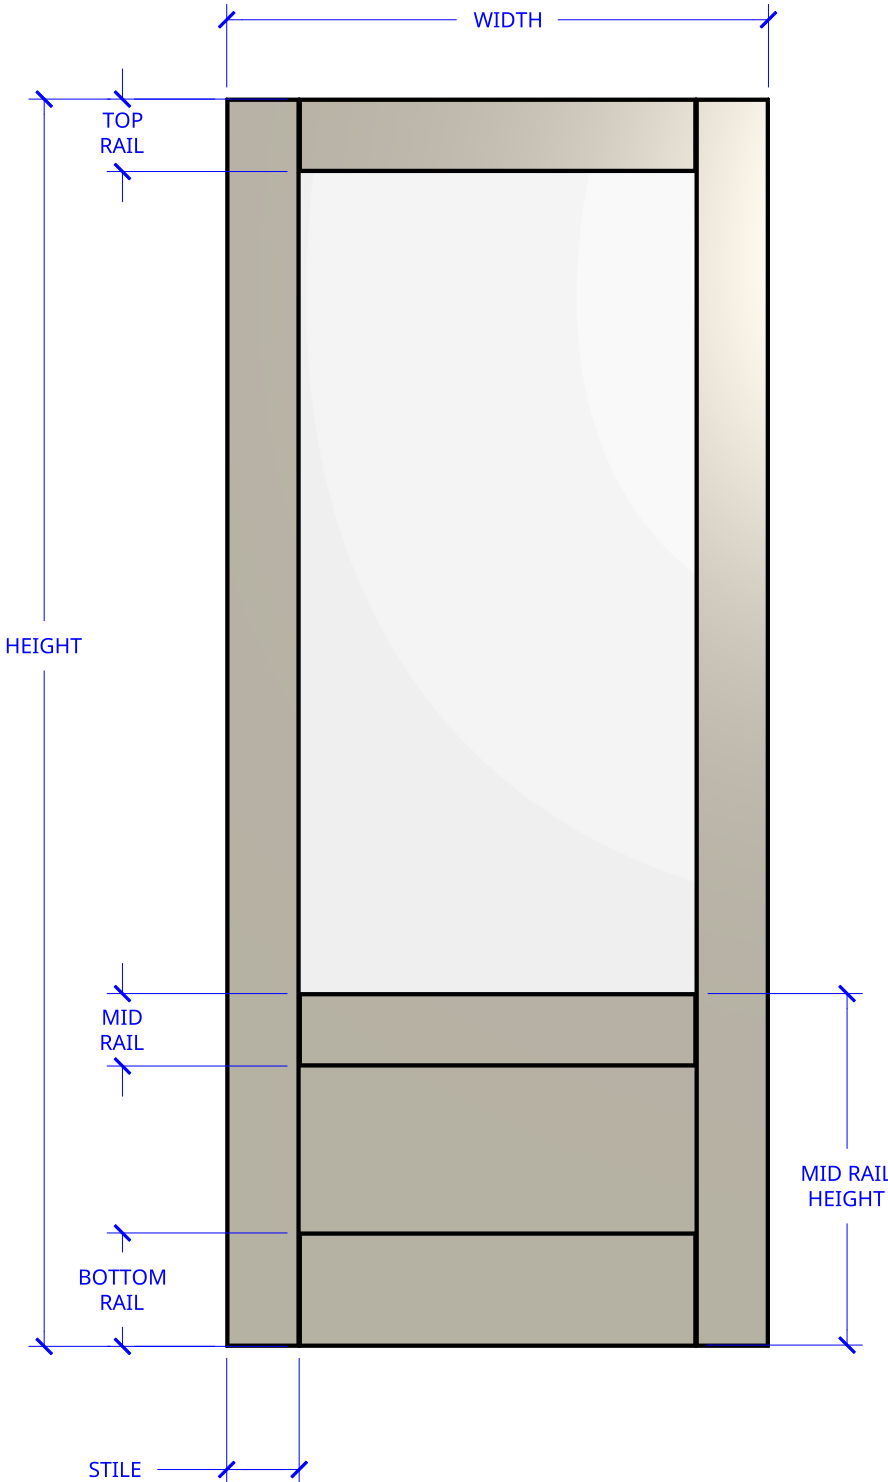

**NEW ZEALAND** | 0800 10 10 28  
 sales@parkwooddoors.co.nz  
 parkwooddoors.co.nz

**AUSTRALIA** | 1800 681 586  
 sales@parkwooddoors.com.au  
 parkwooddoors.com.au

<b>STANDARD COMPONENT SIZES</b>	
COMPONENT	SIZE
STILE	115 MM
TOP RAIL	115 MM
MID RAIL	115 MM
BOTTOM RAIL	180 MM
MID RAIL HEIGHT	560 MM

<b>STANDARD DOOR SPECIFICATIONS</b>	
DOOR THICKNESS	38 MM
GLASS	6.38 MM LAMINATED
PANEL THICKNESS	12 MM

Product Description:			
<b>HAMPTONS 2 PANEL OT</b>			
Product Code:	TIHG20	Date:	05/28/2025
Material:	TIMBER	Units:	EACH