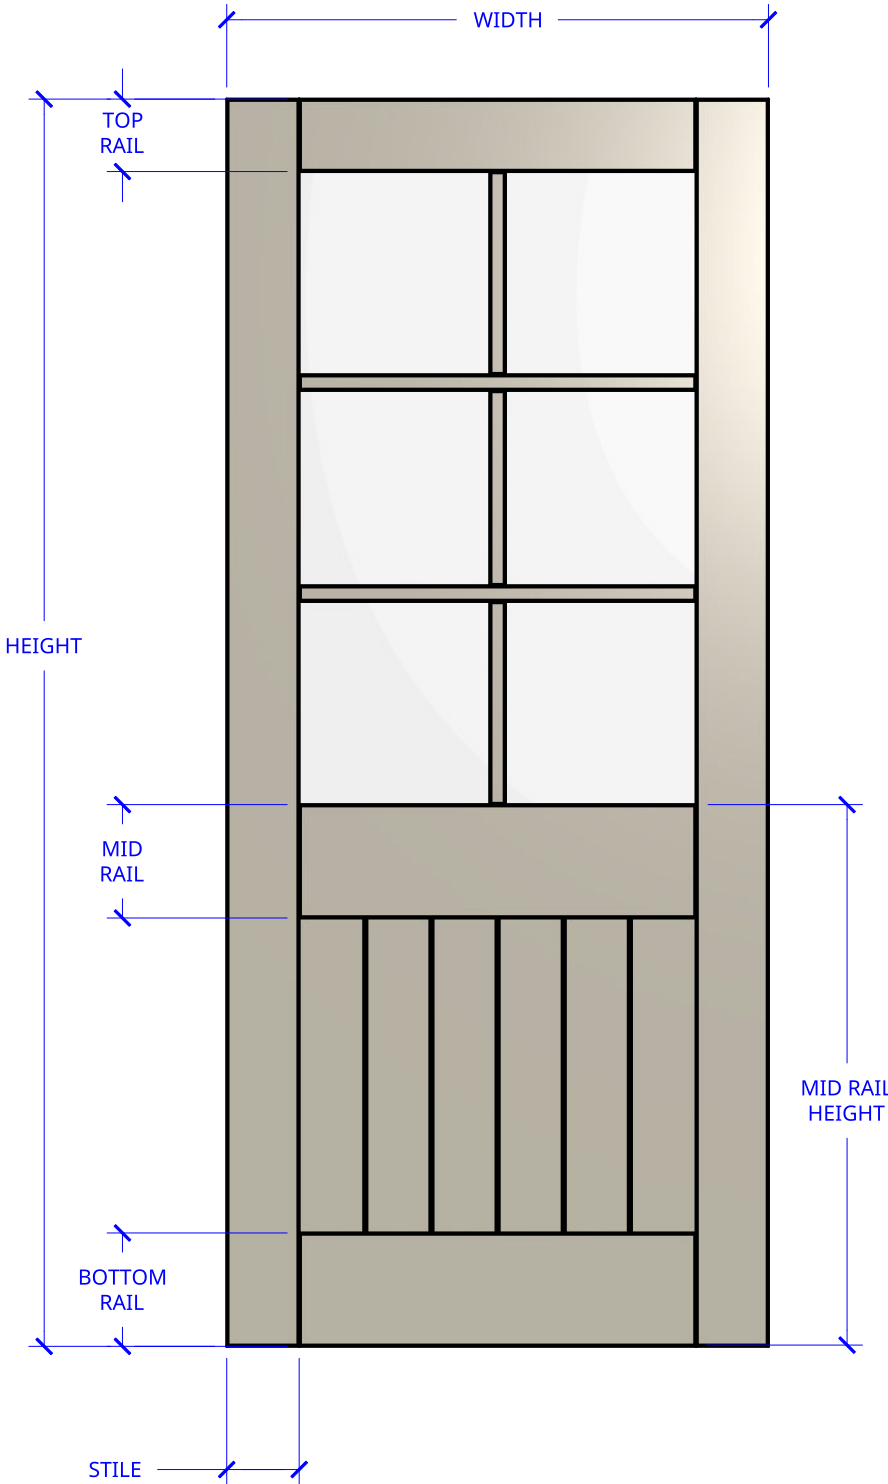

**NEW ZEALAND** | 0800 10 10 28  
 sales@parkwooddoors.co.nz  
 parkwooddoors.co.nz

**AUSTRALIA** | 1800 681 586  
 sales@parkwooddoors.com.au  
 parkwooddoors.com.au

<b>STANDARD COMPONENT SIZES</b>	
COMPONENT	SIZE
STILE	115 MM
TOP RAIL	115 MM
MID RAIL	180 MM
BOTTOM RAIL	180 MM
MID RAIL HEIGHT	860 MM

<b>STANDARD DOOR SPECIFICATIONS</b>	
DOOR THICKNESS	38 MM
GLASS	6.38 MM LAMINATED
PANEL THICKNESS	12 MM

Product Description:			
<b>SHAKER GROOVED 2 PANEL OT 6 LITE</b>			
Product Code:	TIGG26	Date:	05/28/2025
Material:	TIMBER	Units:	EACH