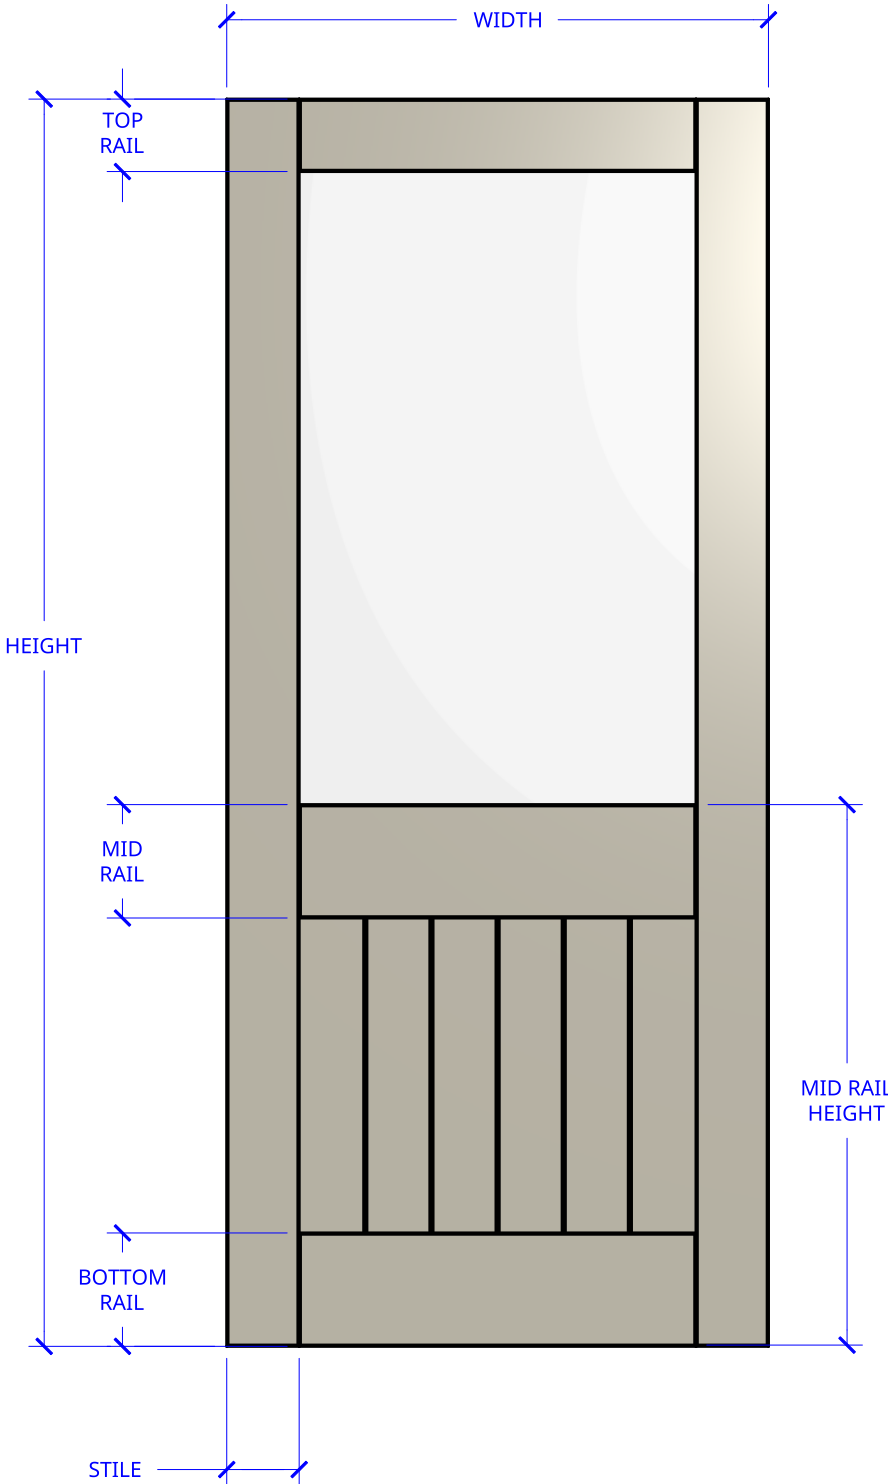

**NEW ZEALAND** | 0800 10 10 28  
 sales@parkwooddoors.co.nz  
 parkwooddoors.co.nz

**AUSTRALIA** | 1800 681 586  
 sales@parkwooddoors.com.au  
 parkwooddoors.com.au

<b>STANDARD COMPONENT SIZES</b>	
COMPONENT	SIZE
STILE	115 MM
TOP RAIL	115 MM
MID RAIL	180 MM
BOTTOM RAIL	180 MM
MID RAIL HEIGHT	860 MM

<b>STANDARD DOOR SPECIFICATIONS</b>	
DOOR THICKNESS	38 MM
GLASS	6.38 MM LAMINATED
PANEL THICKNESS	12 MM

Product Description:			
<b>SHAKER GROOVED 2 PANEL OT</b>			
Product Code:	TIGG20	Date:	05/28/2025
Material:	TIMBER	Units:	EACH