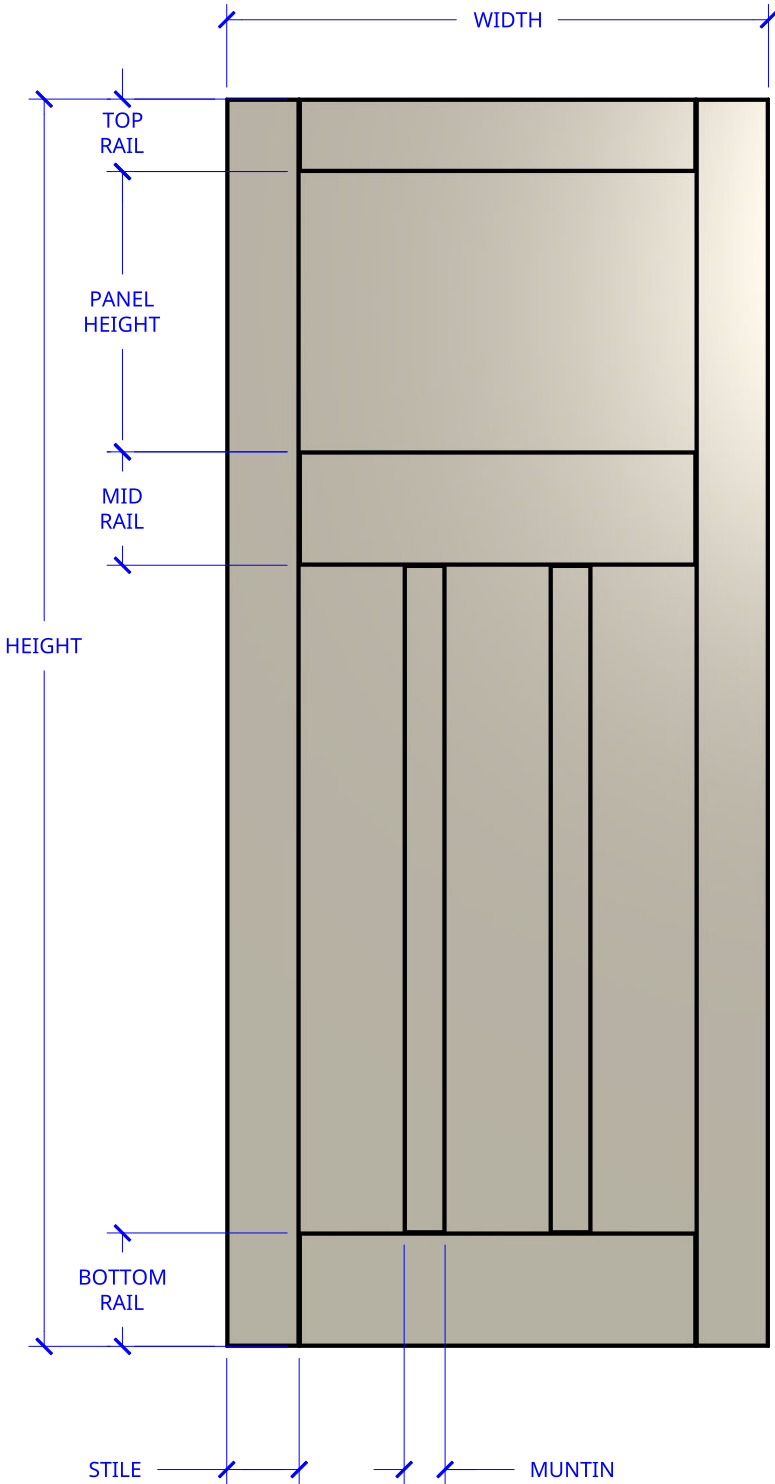

NEW ZEALAND | 0800 10 10 28
 sales@parkwooddoors.co.nz
 parkwooddoors.co.nz

AUSTRALIA | 1800 681 586
 sales@parkwooddoors.com.au
 parkwooddoors.com.au

STANDARD COMPONENT SIZES	
COMPONENT	SIZE
STILE	115 MM
TOP RAIL	115 MM
MID RAIL	180 MM
BOTTOM RAIL	180 MM
MUNTIN	65 MM
PANEL HEIGHT	445 MM

STANDARD DOOR SPECIFICATIONS	
DOOR THICKNESS	38 MM
PANEL THICKNESS	12 MM

Product Description:			
BUNGALOW 4 PANEL			
Product Code:	TIBP40	Date:	05/28/2025
Material:	TIMBER	Units:	EACH