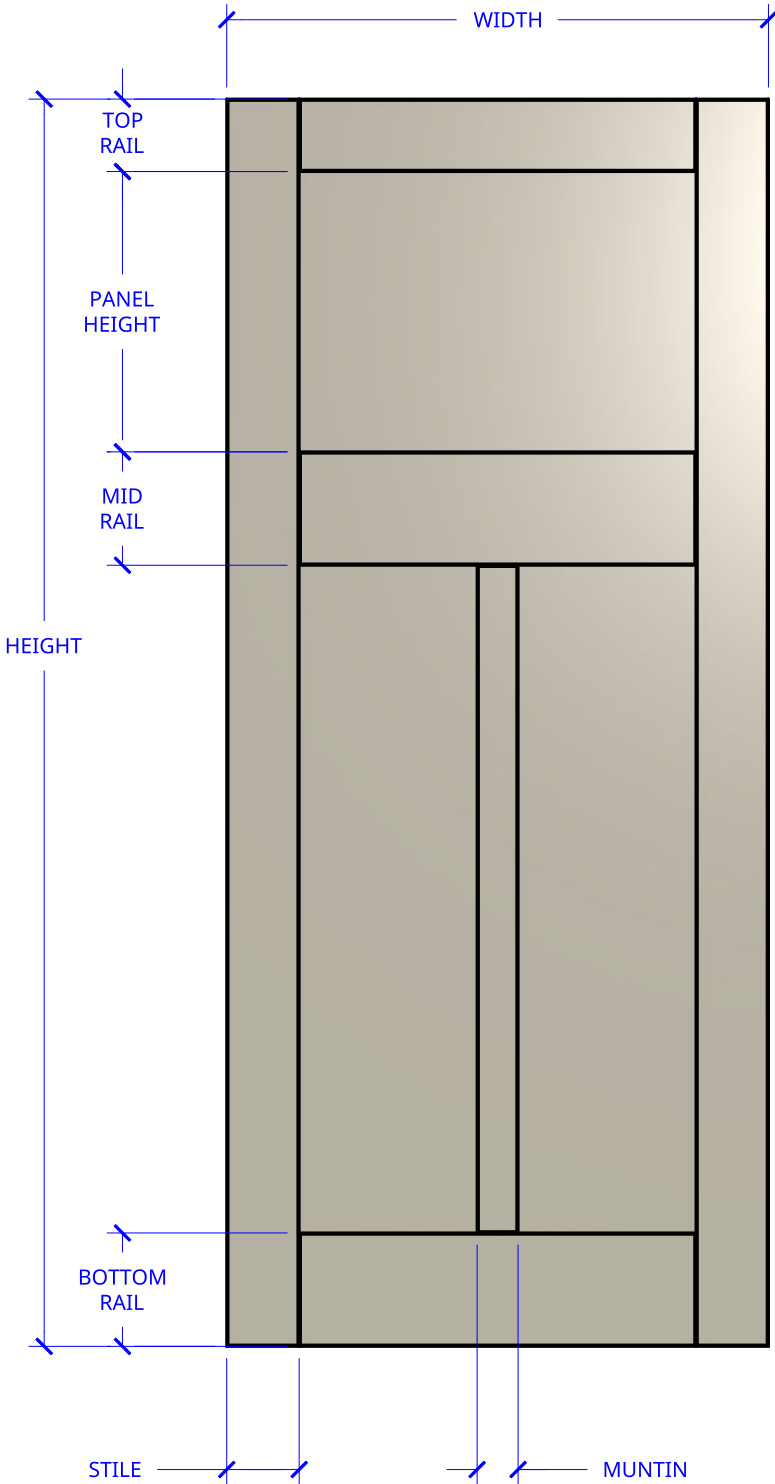

NEW ZEALAND | 0800 10 10 28
 sales@parkwooddoors.co.nz
 parkwooddoors.co.nz

AUSTRALIA | 1800 681 586
 sales@parkwooddoors.com.au
 parkwooddoors.com.au

STANDARD COMPONENT SIZES	
COMPONENT	SIZE
STILE	115 MM
TOP RAIL	115 MM
MID RAIL	180 MM
BOTTOM RAIL	180 MM
MUNTIN	65 MM
PANEL HEIGHT	445 MM

STANDARD DOOR SPECIFICATIONS	
DOOR THICKNESS	38 MM
PANEL THICKNESS	12 MM

Product Description:			
BUNGALOW 3 PANEL			
Product Code:	TIBP30	Date:	05/28/2025
Material:	TIMBER	Units:	EACH