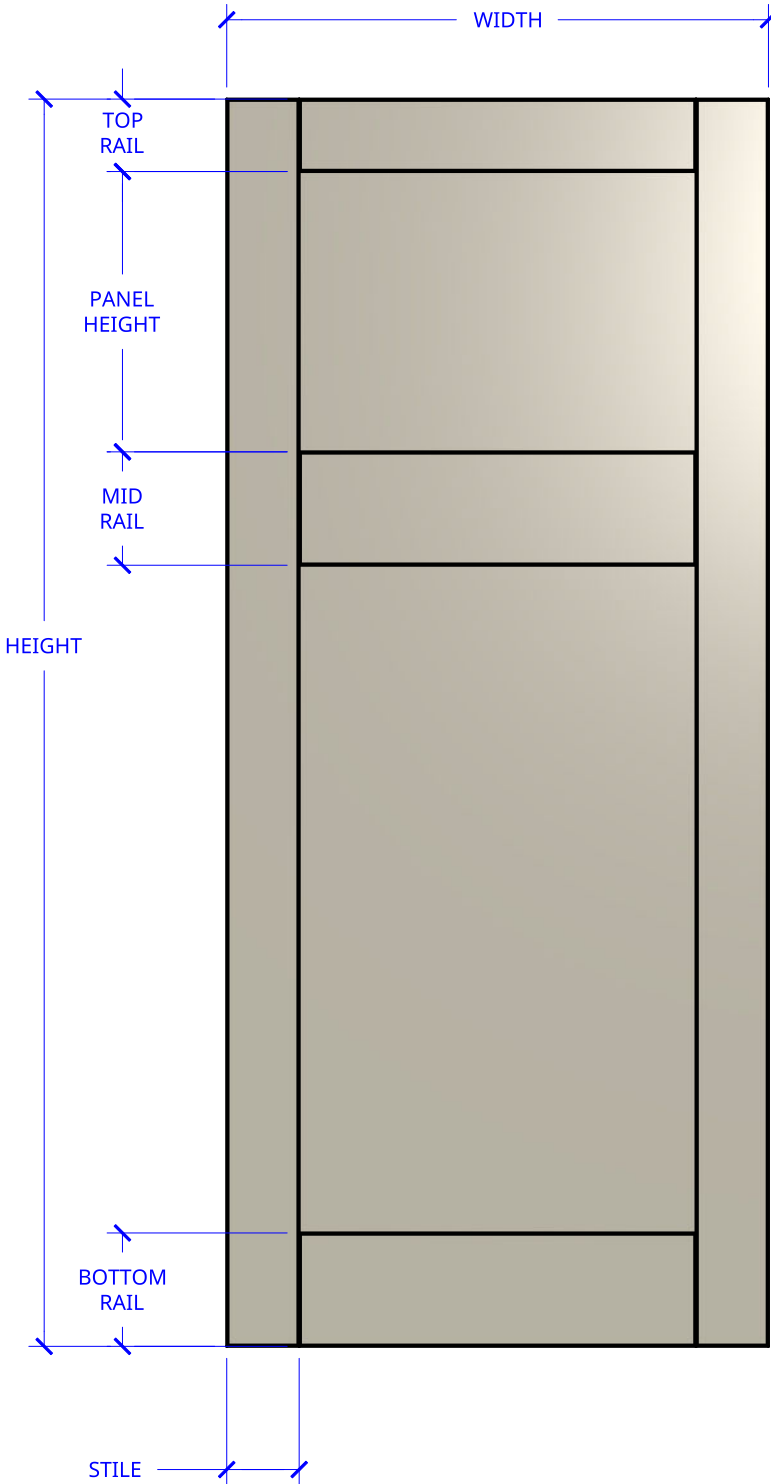

**NEW ZEALAND** | 0800 10 10 28  
 sales@parkwooddoors.co.nz  
 parkwooddoors.co.nz

**AUSTRALIA** | 1800 681 586  
 sales@parkwooddoors.com.au  
 parkwooddoors.com.au

<b>STANDARD COMPONENT SIZES</b>	
COMPONENT	SIZE
STILE	115 MM
TOP RAIL	115 MM
MID RAIL	180 MM
BOTTOM RAIL	180 MM
PANEL HEIGHT	445 MM

<b>STANDARD DOOR SPECIFICATIONS</b>	
DOOR THICKNESS	38 MM
PANEL THICKNESS	12 MM

Product Description:			
<b>BUNGALOW 2 PANEL</b>			
Product Code:	TIBP20	Date:	05/28/2025
Material:	TIMBER	Units:	EACH