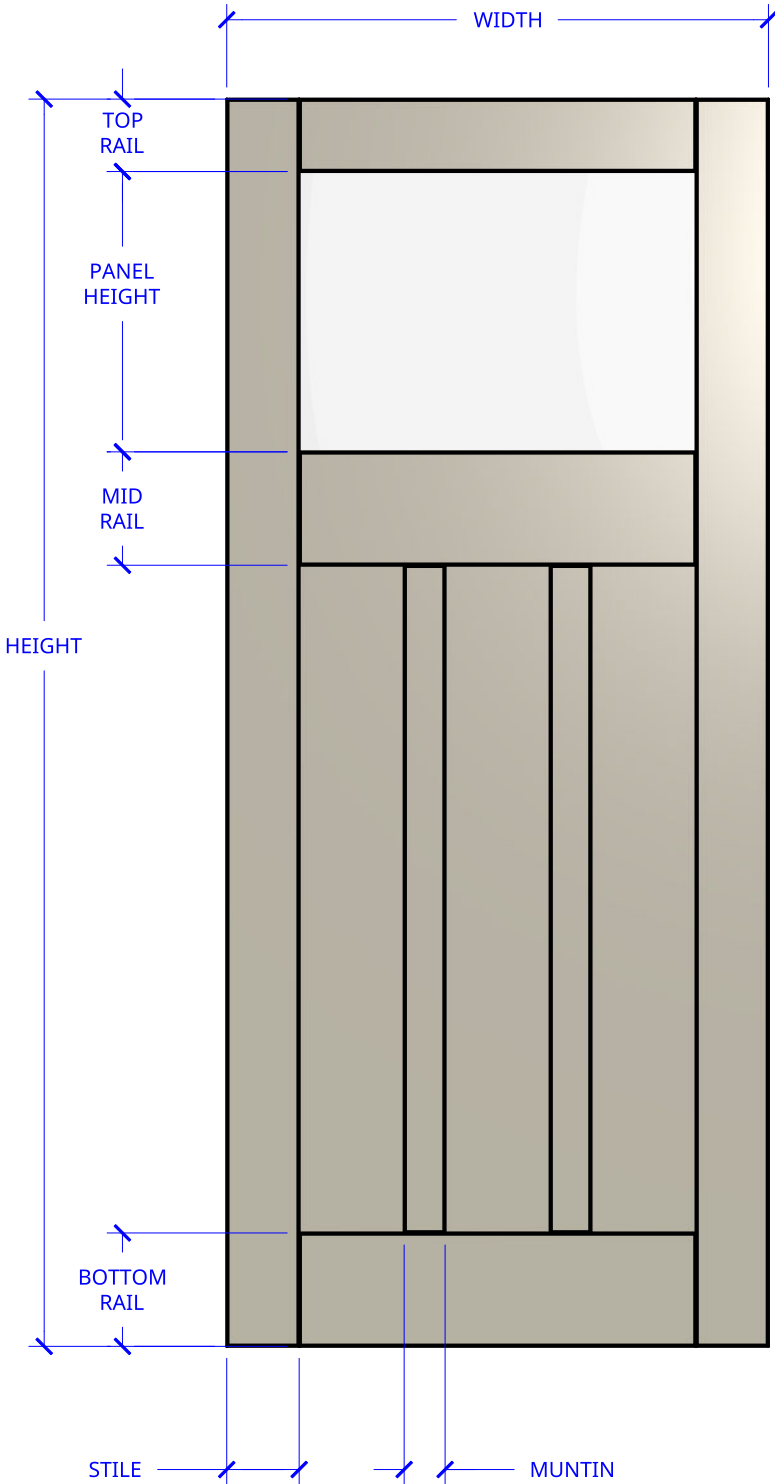

NEW ZEALAND | 0800 10 10 28
 sales@parkwooddoors.co.nz
 parkwooddoors.co.nz

AUSTRALIA | 1800 681 586
 sales@parkwooddoors.com.au
 parkwooddoors.com.au

STANDARD COMPONENT SIZES	
COMPONENT	SIZE
STILE	115 MM
TOP RAIL	115 MM
MID RAIL	180 MM
BOTTOM RAIL	180 MM
MUNTIN	65 MM
PANEL HEIGHT	445 MM

STANDARD DOOR SPECIFICATIONS	
DOOR THICKNESS	38 MM
GLASS	6.38 MM LAMINATED
PANEL THICKNESS	12 MM

Product Description:			
BUNGALOW 4 PANEL OT			
Product Code:	TIBG40	Date:	05/28/2025
Material:	TIMBER	Units:	EACH