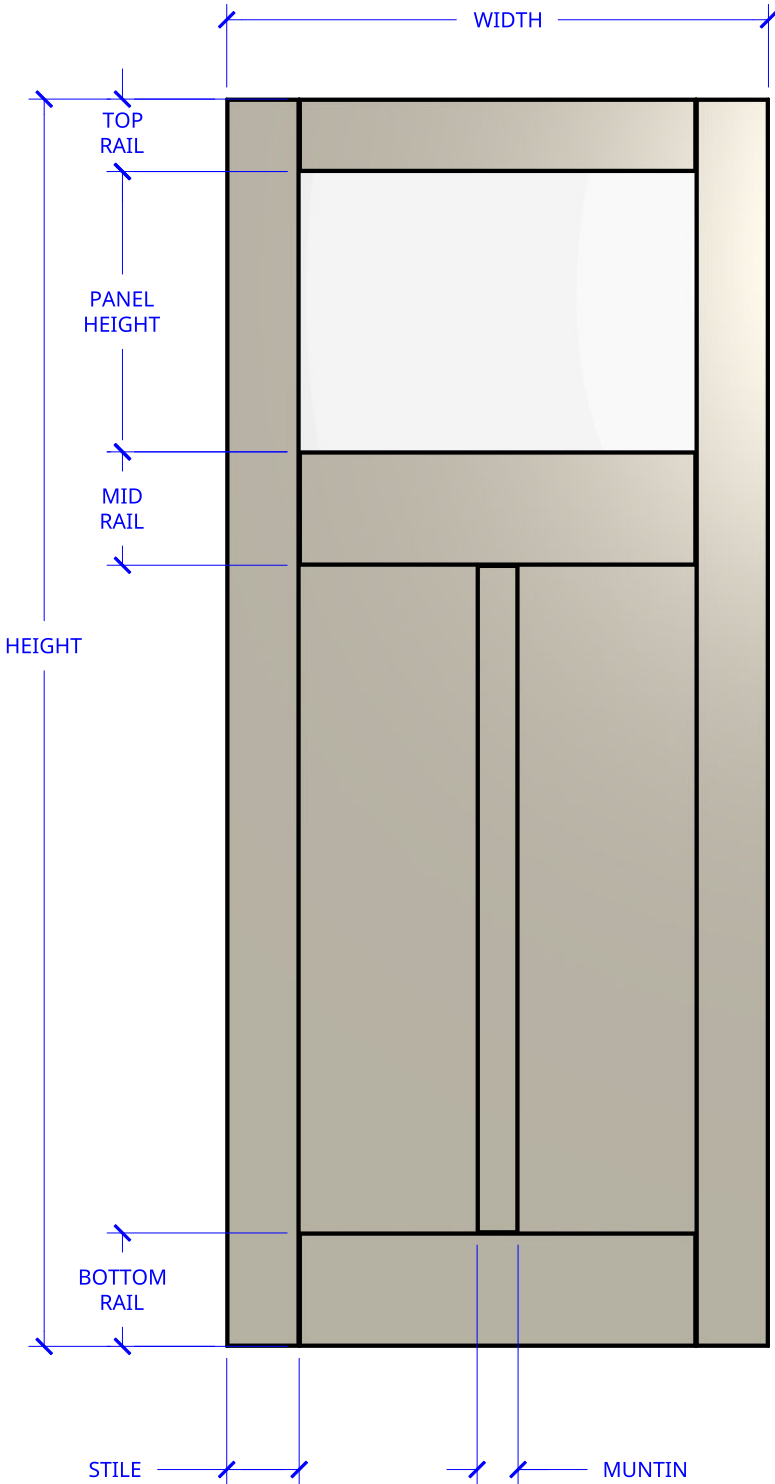

**NEW ZEALAND** | 0800 10 10 28  
 sales@parkwooddoors.co.nz  
 parkwooddoors.co.nz

**AUSTRALIA** | 1800 681 586  
 sales@parkwooddoors.com.au  
 parkwooddoors.com.au

<b>STANDARD COMPONENT SIZES</b>	
COMPONENT	SIZE
STILE	115 MM
TOP RAIL	115 MM
MID RAIL	180 MM
BOTTOM RAIL	180 MM
MUNTIN	65 MM
PANEL HEIGHT	445 MM

<b>STANDARD DOOR SPECIFICATIONS</b>	
DOOR THICKNESS	38 MM
GLASS	6.38 MM LAMINATED
PANEL THICKNESS	12 MM

Product Description:			
<b>BUNGALOW 3 PANEL OT</b>			
Product Code:	TIBG30	Date:	05/28/2025
Material:	TIMBER	Units:	EACH