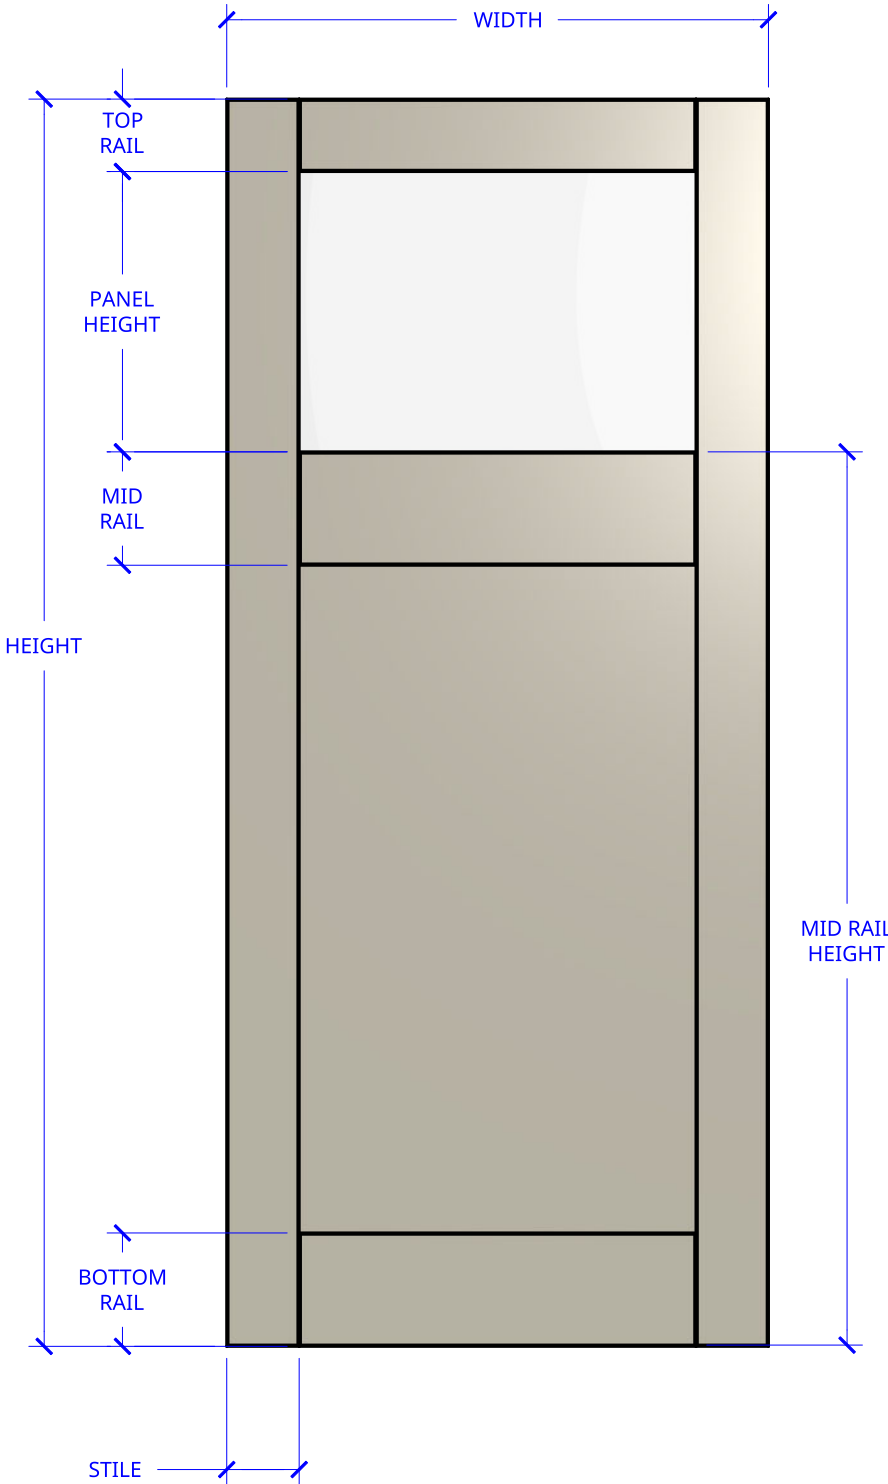

NEW ZEALAND | 0800 10 10 28
 sales@parkwooddoors.co.nz
 parkwooddoors.co.nz

AUSTRALIA | 1800 681 586
 sales@parkwooddoors.com.au
 parkwooddoors.com.au

STANDARD COMPONENT SIZES	
COMPONENT	SIZE
STILE	115 MM
TOP RAIL	115 MM
MID RAIL	180 MM
BOTTOM RAIL	180 MM
PANEL HEIGHT	445 MM

STANDARD DOOR SPECIFICATIONS	
DOOR THICKNESS	38 MM
GLASS	6.38 MM LAMINATED
PANEL THICKNESS	12 MM

Product Description:			
BUNGALOW 2 PANEL OT			
Product Code:	TIBG20	Date:	05/28/2025
Material:	TIMBER	Units:	EACH