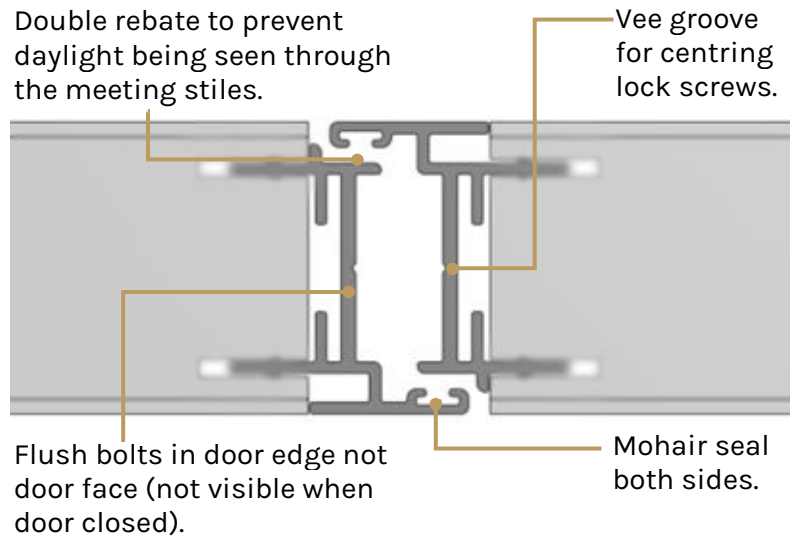

NEW REBATE ADAPTER ON PAIRS OF TIMBER DOORS

- Aluminium adapter: powder coated black for SQ doors and primed ready for painting for PQ doors.
- Better sealing.
- Flush with door face.
- Better rebate for locks.
- Edge-mounted flush bolts.
- Same calculation for leaf width as aluminium doors.