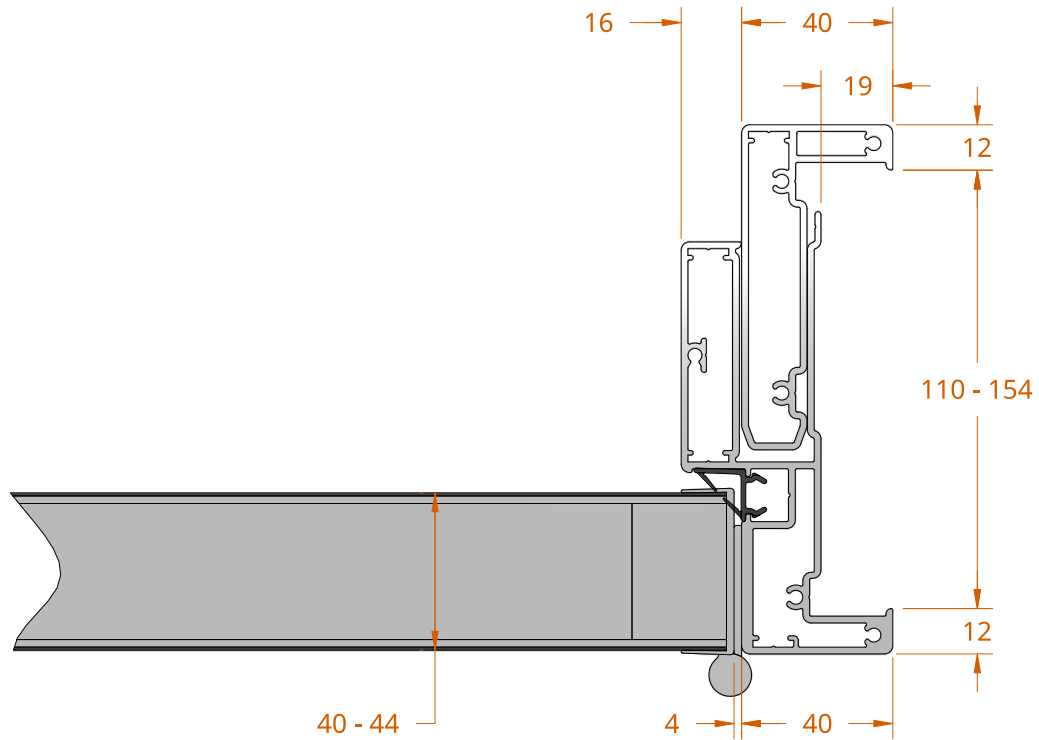

**PARKWOOD**  
COMMERCIAL

**NEW ZEALAND** | 0800 10 10 28  
sales@parkwooddoors.co.nz  
parkwooddoors.co.nz

**AUSTRALIA** | 1800 681 586  
sales@parkwooddoors.com.au  
parkwooddoors.com.au

Product Description:			
<b>RESOLUTE FRAME DETAILS</b>			
Product Code:	---	Date:	08/11/2025
Material:	ALUMINIUM	Units:	