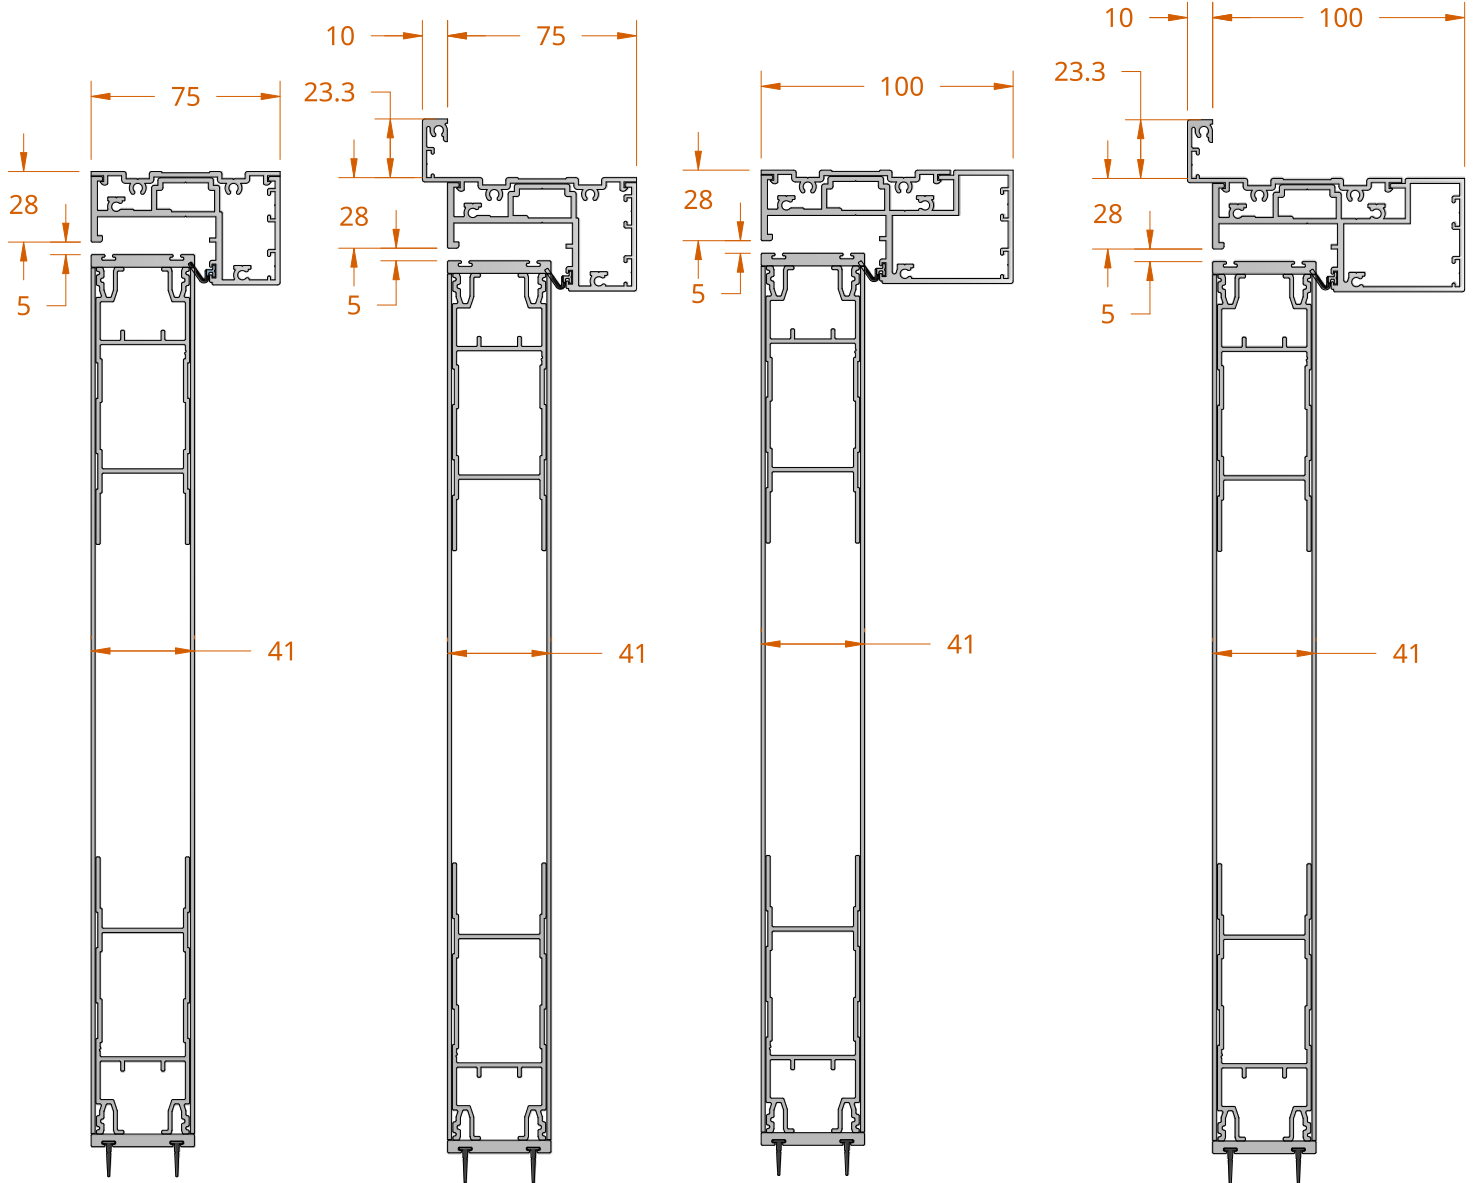

**PARKWOOD**  
COMMERCIAL

**NEW ZEALAND** | 0800 10 10 28  
sales@parkwooddoors.co.nz  
parkwooddoors.co.nz

**AUSTRALIA** | 1800 681 586  
sales@parkwooddoors.com.au  
parkwooddoors.com.au

Product Description:			
<b>GARRISON FRAME PROFILES</b>			
Product Code:	---	Date:	08/11/2025
Material:	ALUMINIUM	Units:	